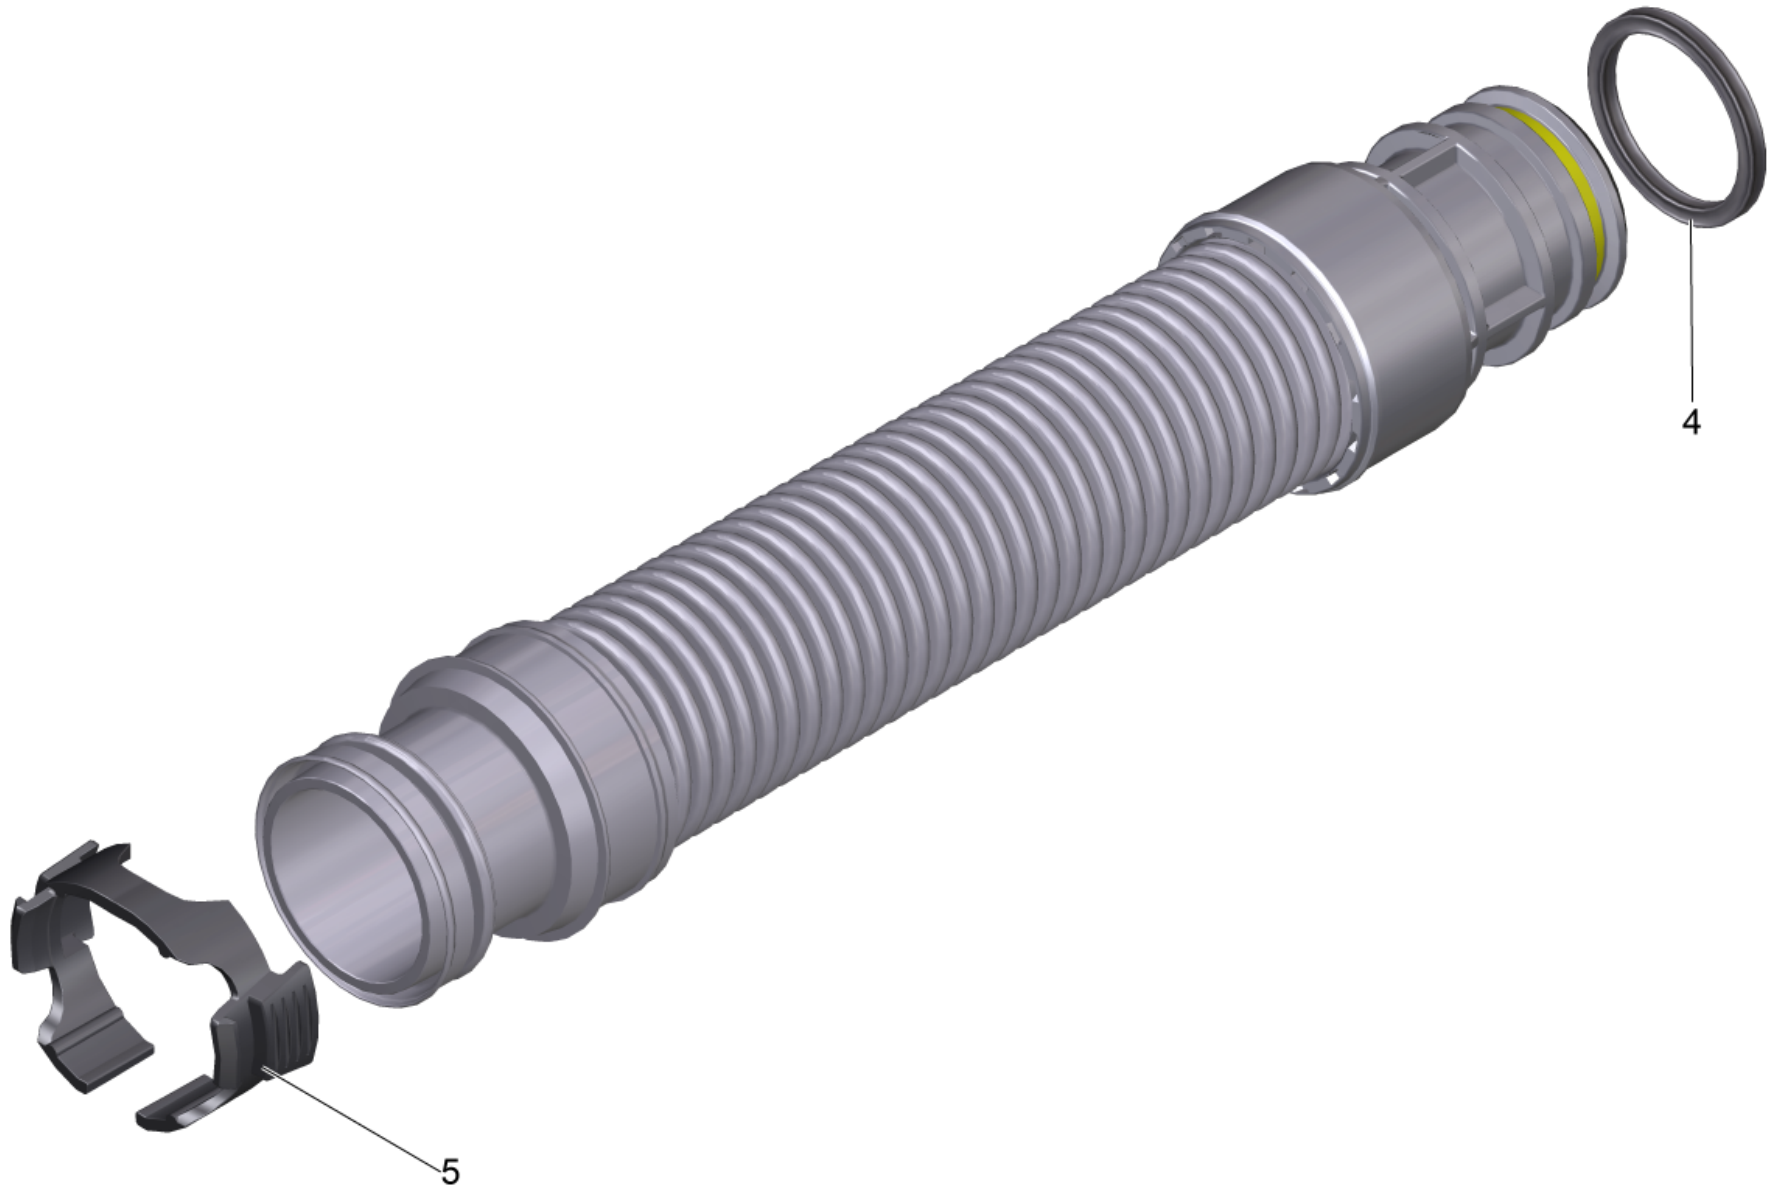

80 Suction hose T DN35 2m (2.889-161.0)

Professional \ Vacuum cleaner \ Dry vacuum cleaner \ T 10/1 \ Suction hose T DN35 2m

80 Suction hose T DN35 2m (2.889-161.0)

Professional \ Vacuum cleaner \ Dry vacuum cleaner \ T 10/1 \ Suction hose T DN35 2m

POS	Article no.	Description	Quantity	Unit
4	5.363-255.0	Seal X-shaped	1	PC
5	5.031-140.0	Tension ring NW35	1	PC