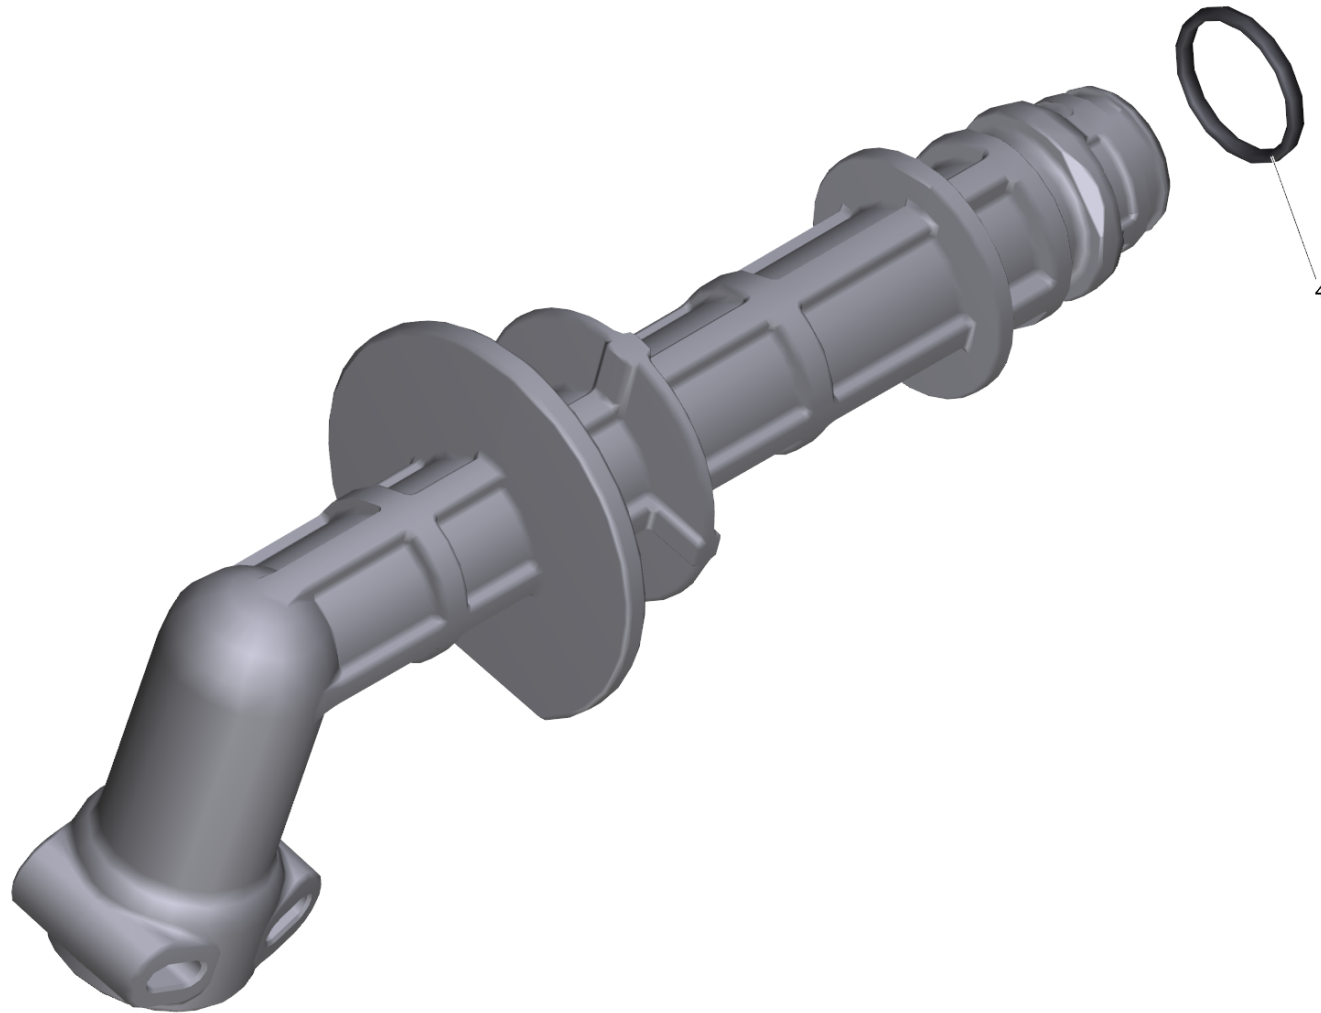

## 8 Connection hose reel replacement K3 FC (9.755-599.0)

Home and Garden \ High pressure cleaner cold water \ Electric motor \ K 3 \ K 3 Premium Full Control \*EU \ Spare parts list K3 Premium Full Control \*EU \ Pump set complete K3 Pr FC \*EU (0,8kW) \ Connection hose reel replacem

**KÄRCHER**

**KÄRCHER**

POS	Article no.	Description	Quantity	Unit
4	6.362-858.0	O-Ring seal 11,0 X 1,5	1	PC