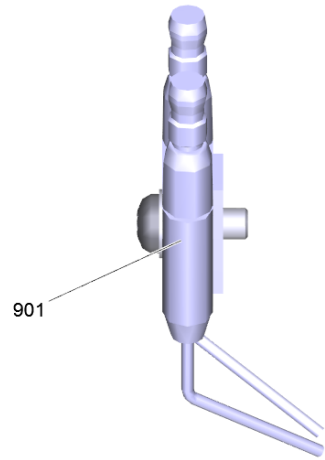

31 Burner complete (4.654-282.0)

Professional \ High pressure cleaner hotwater \ Electric motor \ HDS 8/18-4 C *EU-I \ HDS 8/18-4C TV 01.01.2018 \ Burner complete

902

901

8

31 Burner complete (4.654-282.0)

Professional \ High pressure cleaner hotwater \ Electric motor \ HDS 8/18-4 C *EU-I \ HDS 8/18-4C TV 01.01.2018 \ Burner complete

POS	Article no.	Description	Quantity	Unit
8	4.663-073.0	Baffle plate complete	1	PC
901	2.638-974.0	Conversion kit ignition electrode	1	PC
902	4.654-288.0	Cover pressure boiler only for replaceme	1	PC