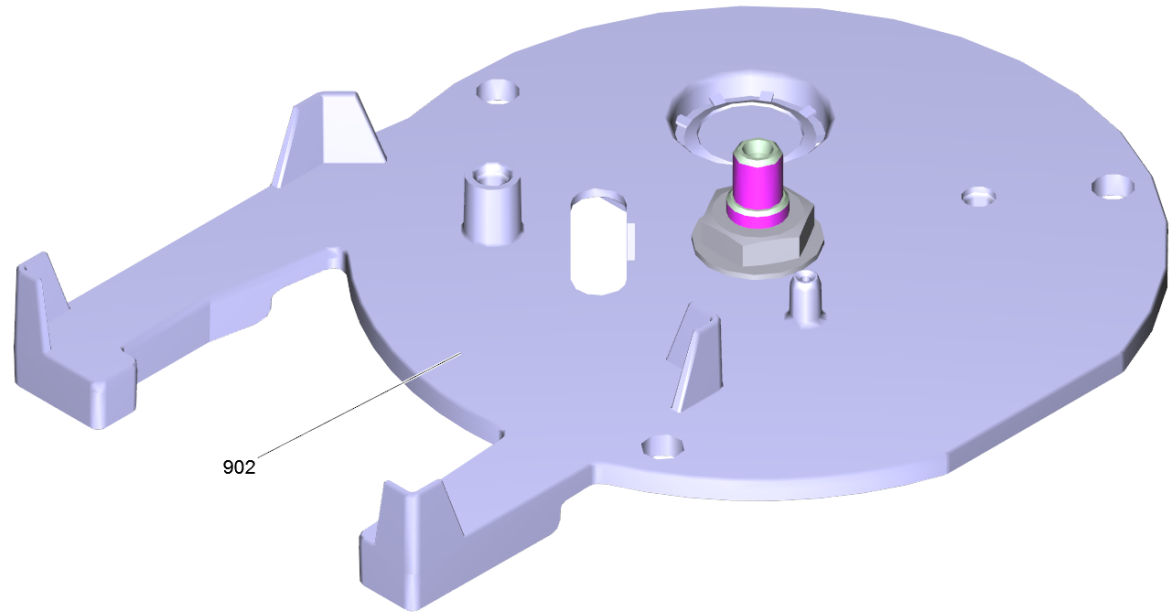

31 Burner complete (4.654-282.0)

Professional \ High pressure cleaner hotwater \ Electric motor \ HDS 8/18-4 C *EU-I \ HDS 8/18-4C TV 01.01.2018 \ Burner complete

902

901

8

31 Burner complete (4.654-282.0)

Professional \ High pressure cleaner hotwater \ Electric motor \ HDS 8/18-4 C *EU-I \ HDS 8/18-4C TV 01.01.2018 \ Burner complete

POS	Article no.	Description	Quantity	Unit
8	4.663-073.0	Baffle plate complete	1	PC
901	2.638-974.0	Conversion kit ignition electrode	1	PC
902	4.654-288.0	Cover pressure boiler only for replaceme	1	PC