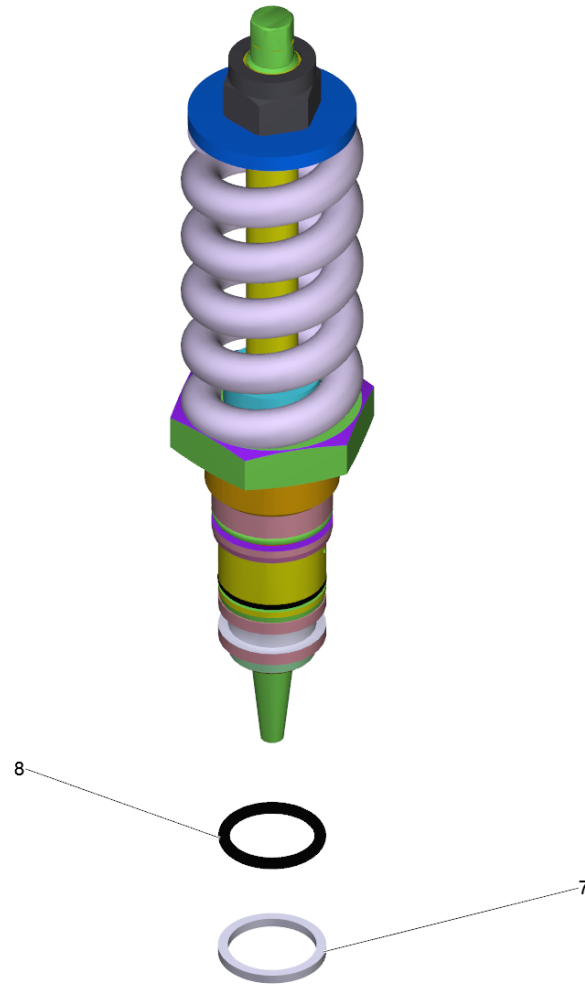

12 Overflow valve -nur fuer Ersatz- (2.885-129.0)

Professional \ High pressure cleaner cold water \ Electric motor \ HD 10/21 -4S *EU \ Spare parts list HD 10/21 S \ Pump set \ Cylinder head \ Overflow valve -nur fuer Ersatz-

POS	Article no.	Description	Quantity	Unit
7	5.114-511.0	Supportring	1.000	ST
8	6.363-244.0	O-Ring seal 12.42x1.78	1.000	ST