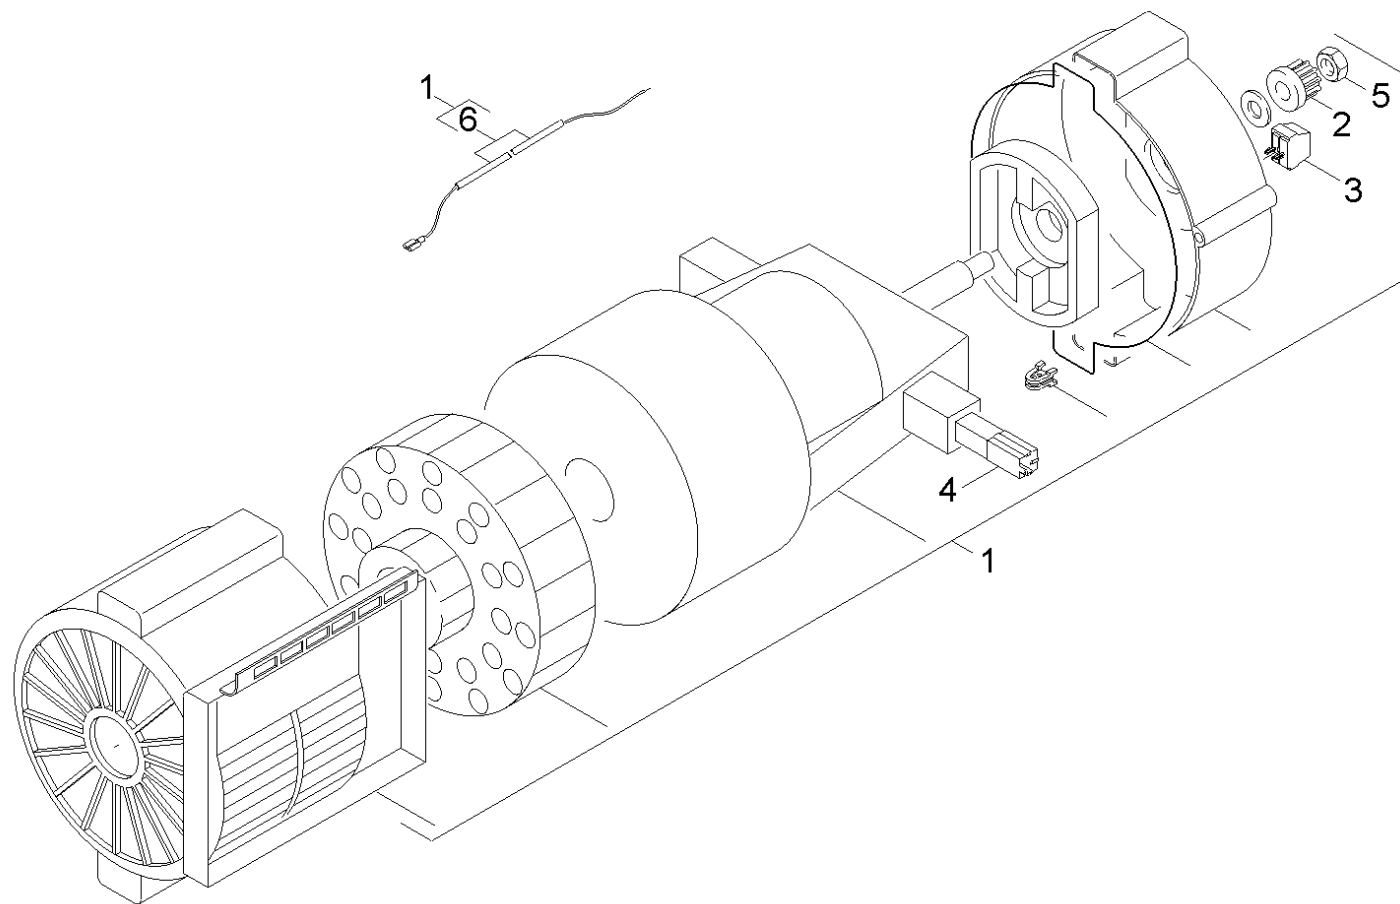

30 Vacuum motor

Professional \ Vacuum cleaner \ Dry vacuum cleaner \ CV 30/1 *EU \ Spare parts list CV 30/1 - CV 38/1 \ Vacuum motor

30 Vacuum motor

Professional \ Vacuum cleaner \ Dry vacuum cleaner \ CV 30/1 *EU \ Spare parts list CV 30/1 - CV 38/1 \ Vacuum motor

POS	Article no.	Description	Quantity	Unit
1	4.060-590.0	Motor housing complete	1.000	ST
	Item text1: / 1.023-101.0 / -102.0 / -104.0 / -107.0			
	Item text2: / 1.435-101.0			
1	4.060-591.0	Motor housing complete	1.000	ST
	Item text1: / 1.023-105.0 / 1.435-105.0			
2	5.352-085.0	Pinion	1.000	ST
3	6.643-551.0	Strip terminal	1.000	ST
4	6.610-249.0	Carbon brush set 120V (Domel)	1.000	ST
	Item text1: / 1.023-105.0 / 1.435-105.0			
4	6.610-255.0	Carbon brush set 6.490-175	1.000	ST
	Item text1: / 1.023-101.0 / -102.0 / -104.0 / -107.0			
	Item text2: / 1.435-101.0			
5	7.311-431.0	Hexagon nut M 5-1.4305 ISO 10511	1.000	ST
6	6.650-078.0	Cable with rod core choke	2.000	ST