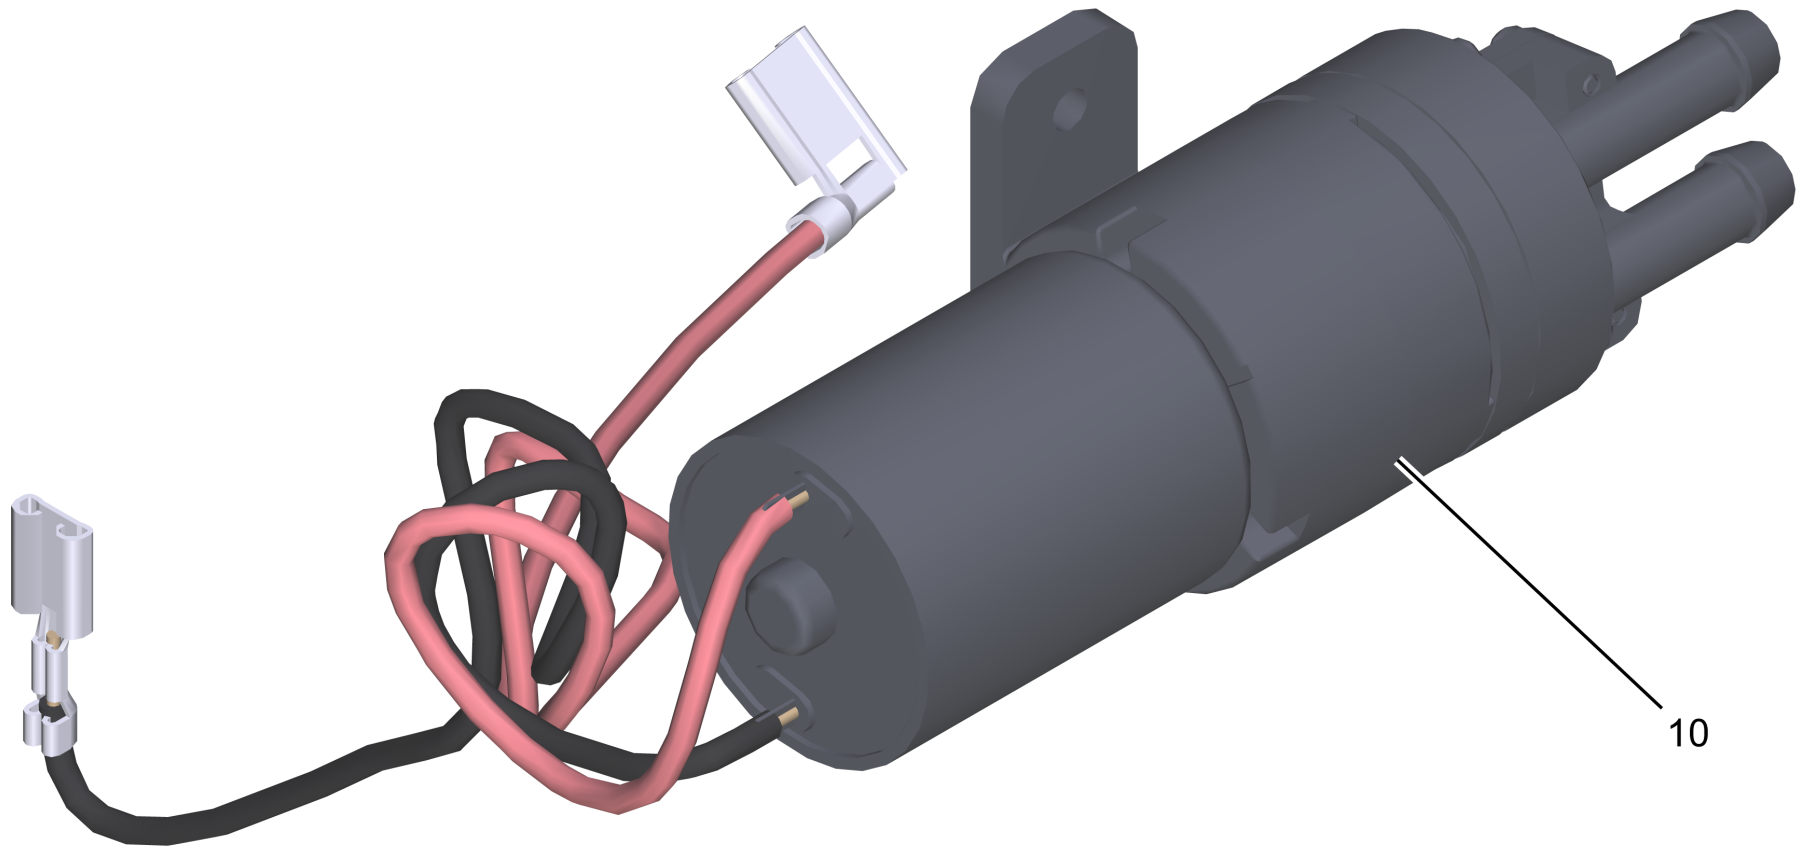

3 Set pump pressure controller (4.081-019.0)

Home and Garden \ Spray extraction \ SE 3-18 Compact Battery Set *EU \ Motor pump Unit \ Set pump pressure controller

3 Set pump pressure controller (4.081-019.0)

Home and Garden \ Spray extraction \ SE 3-18 Compact Battery Set *EU \ Motor pump Unit \ Set pump pressure controller

POS	Article no.	Description	Quantity	Unit
10	6.473-110.3	Pump for replacement DP-2RV	1	PC