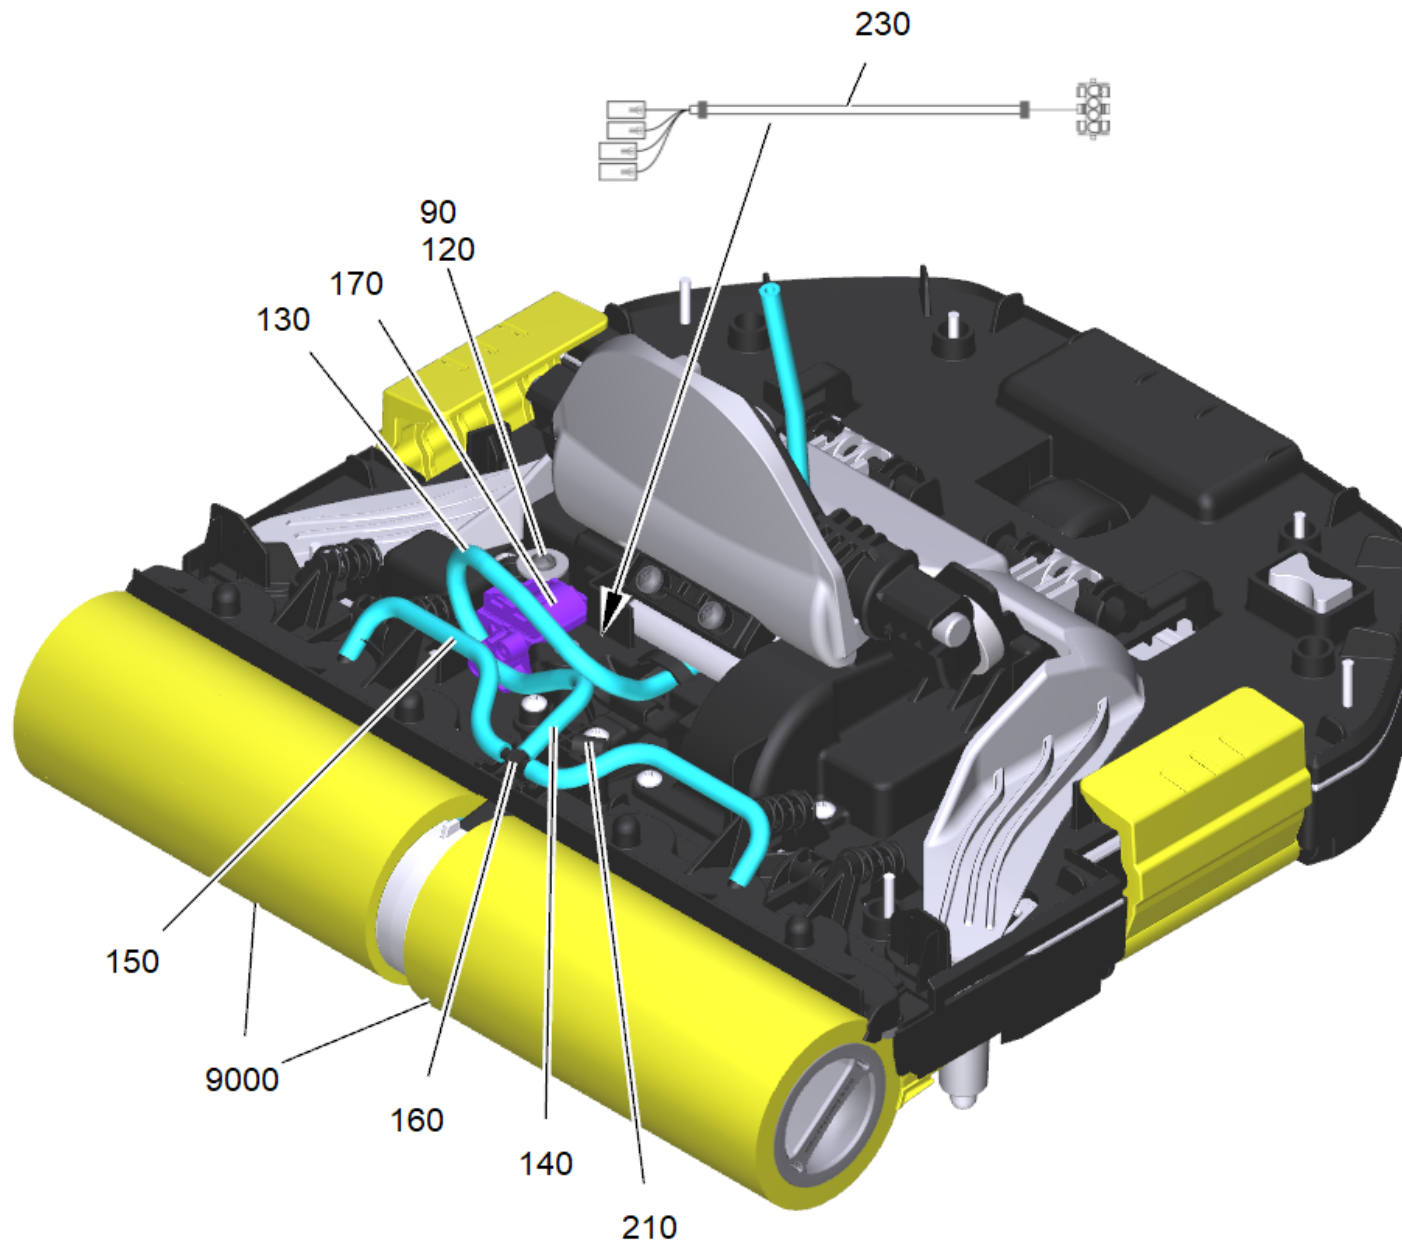

10 Brush-head

Professional \ Floor cleaner \ Compact \ BR 30/1 C Bp Pack 18/30 *EU \ Brush-head

10 Brush-head

Professional \ Floor cleaner \ Compact \ BR 30/1 C Bp Pack 18/30 *EU \ Brush-head

10 Brush-head

Professional \ Floor cleaner \ Compact \ BR 30/1 C Bp Pack 18/30 *EU \ Brush-head

KÄRCHER

POS	Article no.	Description	Quantity	Unit
180	5.030-019.0	Bolt	2	PC
230	4.823-271.0	Cable harness brush-head BR 30/1	1	PC
220	6.641-463.0	Cable tape	2	PC
110	5.030-004.3	Cover brush-head replacement	1	PC
80	5.030-055.3	Deflector plate roll replacement	1	PC
10	4.030-027.3	Dirt water tank complete	1	PC
20		Gear complete	1	PC
130	6.901-021.0	Hose	0,4	m
150	6.901-021.0	Hose	0,1	m
140	6.901-021.0	Hose	0,06	m
160	6.386-169.0	Hose stem T-piece	1	PC
50		Joint complete	1	PC
210	6.373-343.0	Pipe clamp D 6	2	PC
190	6.330-295.0	Pressure spring	2	PC
90	7.303-116.0	Screw 4x12-A2-70 (IN6RD)	4	PC
100	9.086-221.0	Screw ATF 4.1x22	6	PC
9000	4.030-088.0	Set of rollers blue	1	PC
9000	4.030-126.0	Set of rollers stone	1	PC
170	6.686-631.3	Solenoid valve replacement	1	PC
40	4.030-044.3	Stand foot replacement	1	PC
30	4.030-038.3	Strip water distribution replacement	1	PC
120	7.312-282.0	Washer 5-A2 ISO 7093-1	1	PC