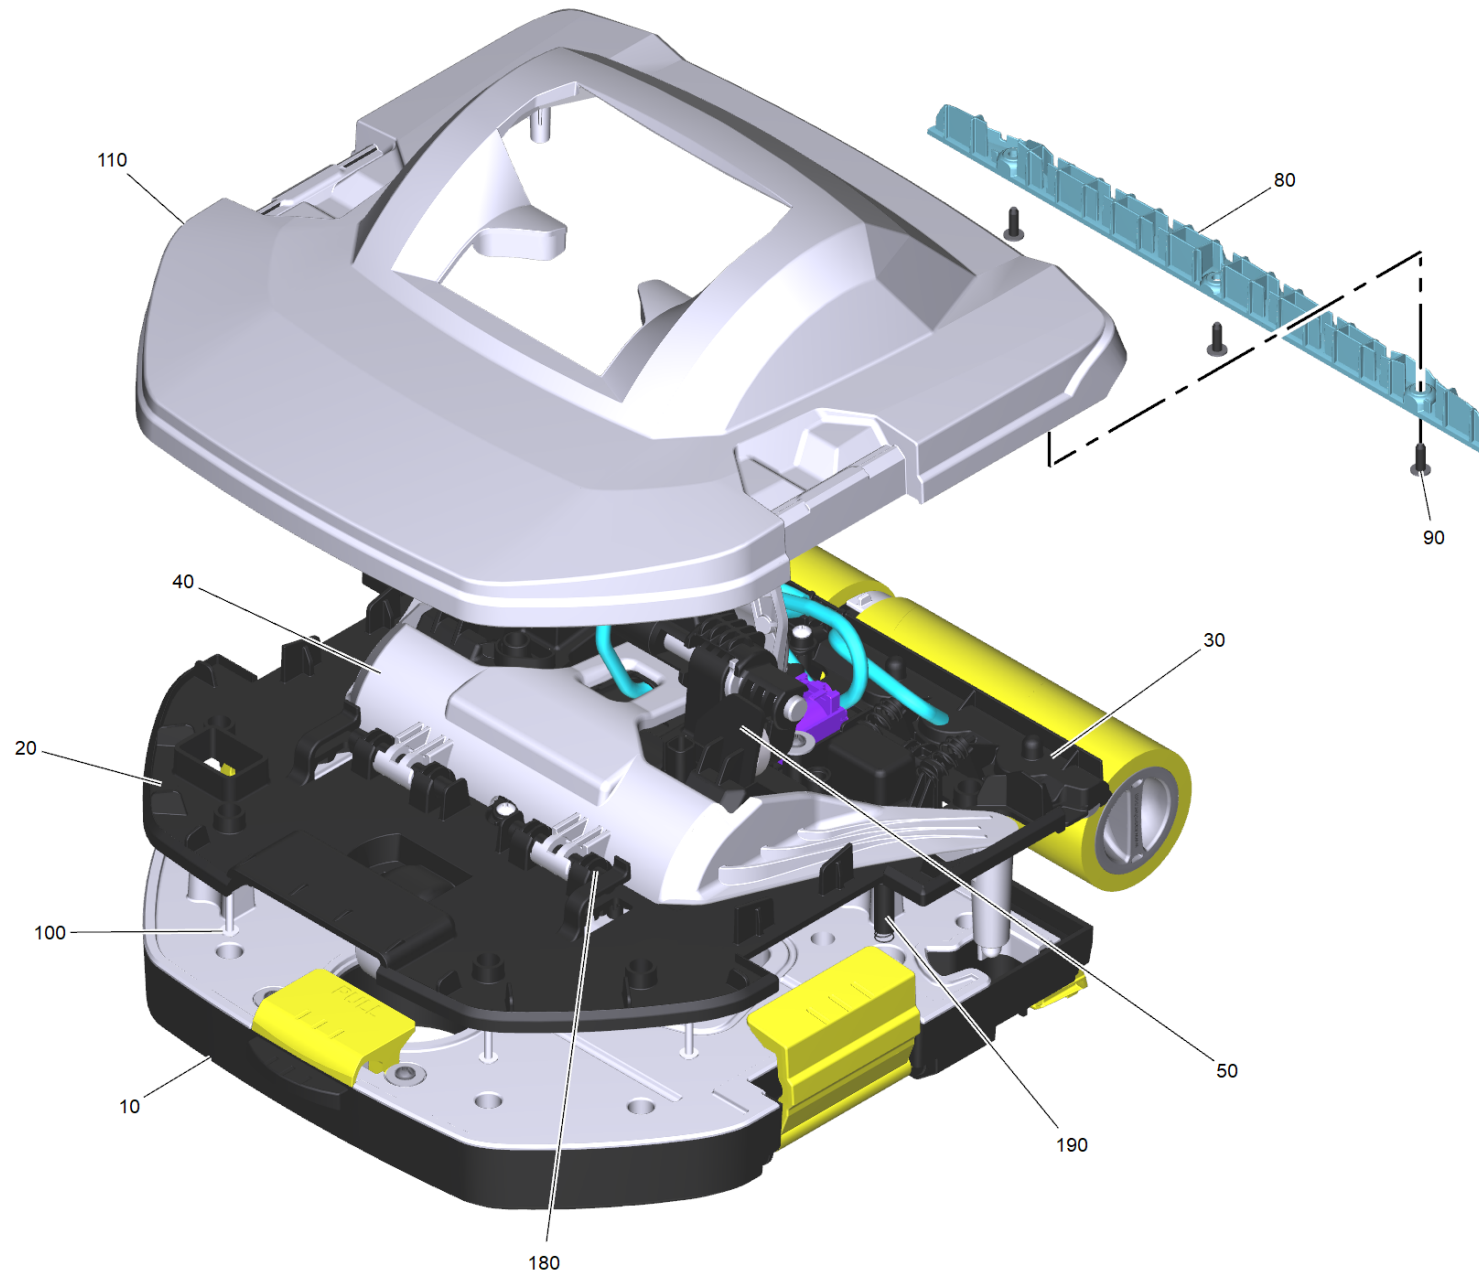

10 Brush-head

Professional \ Floor cleaner \ Compact \ BR 30/1 C Bp Pack 18/30 *EU \ Brush-head

10 Brush-head

Professional \ Floor cleaner \ Compact \ BR 30/1 C Bp Pack 18/30 *EU \ Brush-head

10 Brush-head

Professional \ Floor cleaner \ Compact \ BR 30/1 C Bp Pack 18/30 *EU \ Brush-head

KÄRCHER

POS	Article no.	Description	Quantity	Unit
180	5.030-019.0	Bolt	2	PC
230	4.823-271.0	Cable harness brush-head BR 30/1	1	PC
220	6.641-463.0	Cable tape	2	PC
110	5.030-004.3	Cover brush-head replacement	1	PC
80	5.030-055.3	Deflector plate roll replacement	1	PC
10	4.030-027.3	Dirt water tank complete	1	PC
20		Gear complete	1	PC
130	6.901-021.0	Hose	0,4	m
150	6.901-021.0	Hose	0,1	m
140	6.901-021.0	Hose	0,06	m
160	6.386-169.0	Hose stem T-piece	1	PC
50		Joint complete	1	PC
210	6.373-343.0	Pipe clamp D 6	2	PC
190	6.330-295.0	Pressure spring	2	PC
90	7.303-116.0	Screw 4x12-A2-70 (IN6RD)	4	PC
100	9.086-221.0	Screw ATF 4.1x22	6	PC
9000	4.030-088.0	Set of rollers blue	1	PC
9000	4.030-126.0	Set of rollers stone	1	PC
170	6.686-631.3	Solenoid valve replacement	1	PC
40	4.030-044.3	Stand foot replacement	1	PC
30	4.030-038.3	Strip water distribution replacement	1	PC
120	7.312-282.0	Washer 5-A2 ISO 7093-1	1	PC