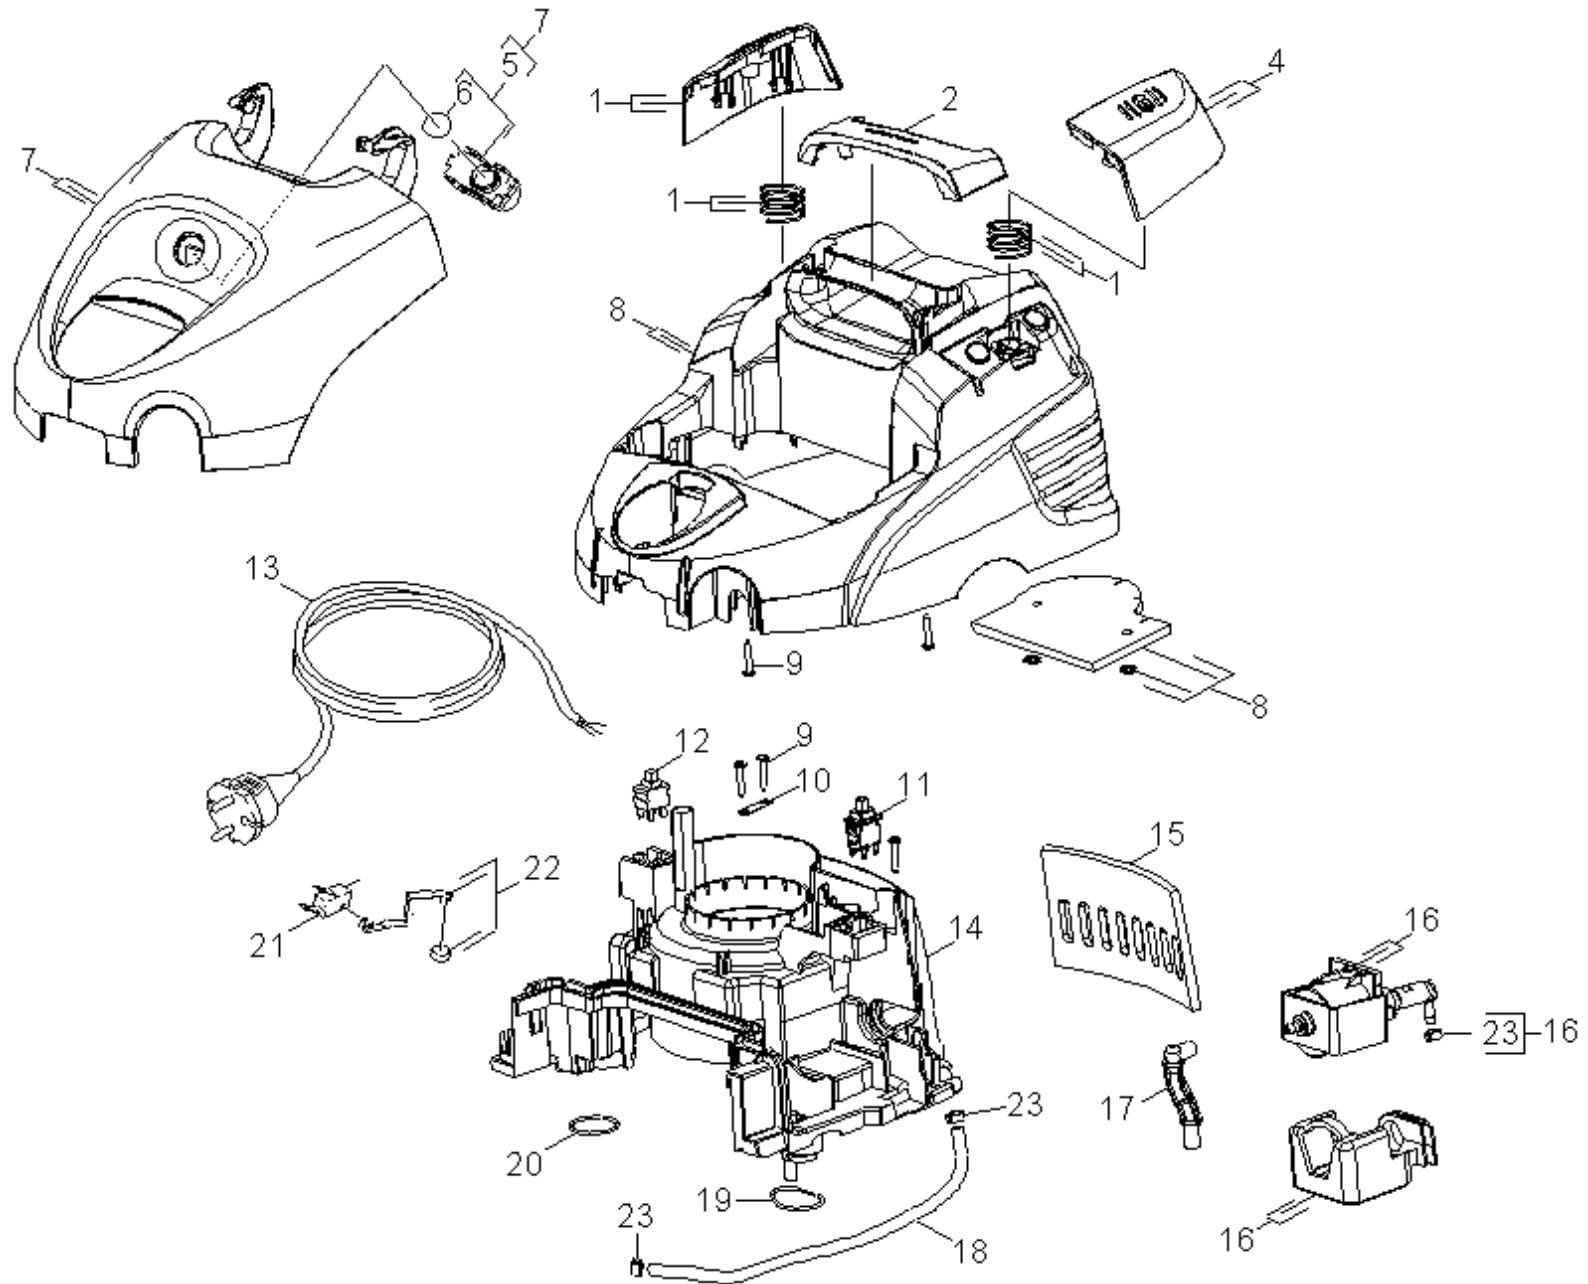

# 10 Cover

Home and Garden \ Spray extraction \ SE 6.100 (white) \ Spare parts list SE 6.100 \ Cover

## 10 Cover

Home and Garden \ Spray extraction \ SE 6.100 (white) \ Spare parts list SE 6.100 \ Cover

**KÄRCHER**

POS	Preces Nr.	Apraksts	Quantity	Unit
1	9.001-811.0	Button black On-Off	1.000	ST
4	9.412-456.0	Button spray extraction	1.000	ST
13	9.438-551.0	CABLE SCHUKO	1.000	ST
10	6.903-241.0	Clamp clip	1.000	ST
8	9.001-806.0	Cover	1.000	ST
7	9.001-808.0	Cover filter grey	1.000	ST
15	9.439-534.0	Filter sponge	1.000	ST
5	6.959-212.0	Filtra stāvokļa indikators, pilns kompl.	1.000	ST
2	9.411-961.0	Handhold covering cap	1.000	ST
23	6.389-882.0	Hose clip 8,5-10,0	2.000	ST
14	9.411-404.0	Housing turbine SE 5.100-6.100	1.000	ST
12	6.630-437.0	ieslēgšanas/izslēgšanas slēdzis	1.000	ST
22	6.959-229.0	Lever and magnet	1.000	ST
21	6.959-228.0	Micro switch	1.000	ST
6	6.959-211.0	O-Ring seal 22 x 1,8	1.000	ST
18	9.037-940.0	Pressure pipe	1.000	ST
9	6.303-150.0	Screw 4,2x 22	7.000	ST
20	9.439-075.0	Seal	1.000	ST
19	6.273-070.0	Seal string cellular rubber 4	1.000	M
16	9.001-817.0	Set pump	1.000	ST
17	9.439-073.0	Suction pipe	1.000	ST
11	9.477-021.0	Switch with LED	1.000	ST