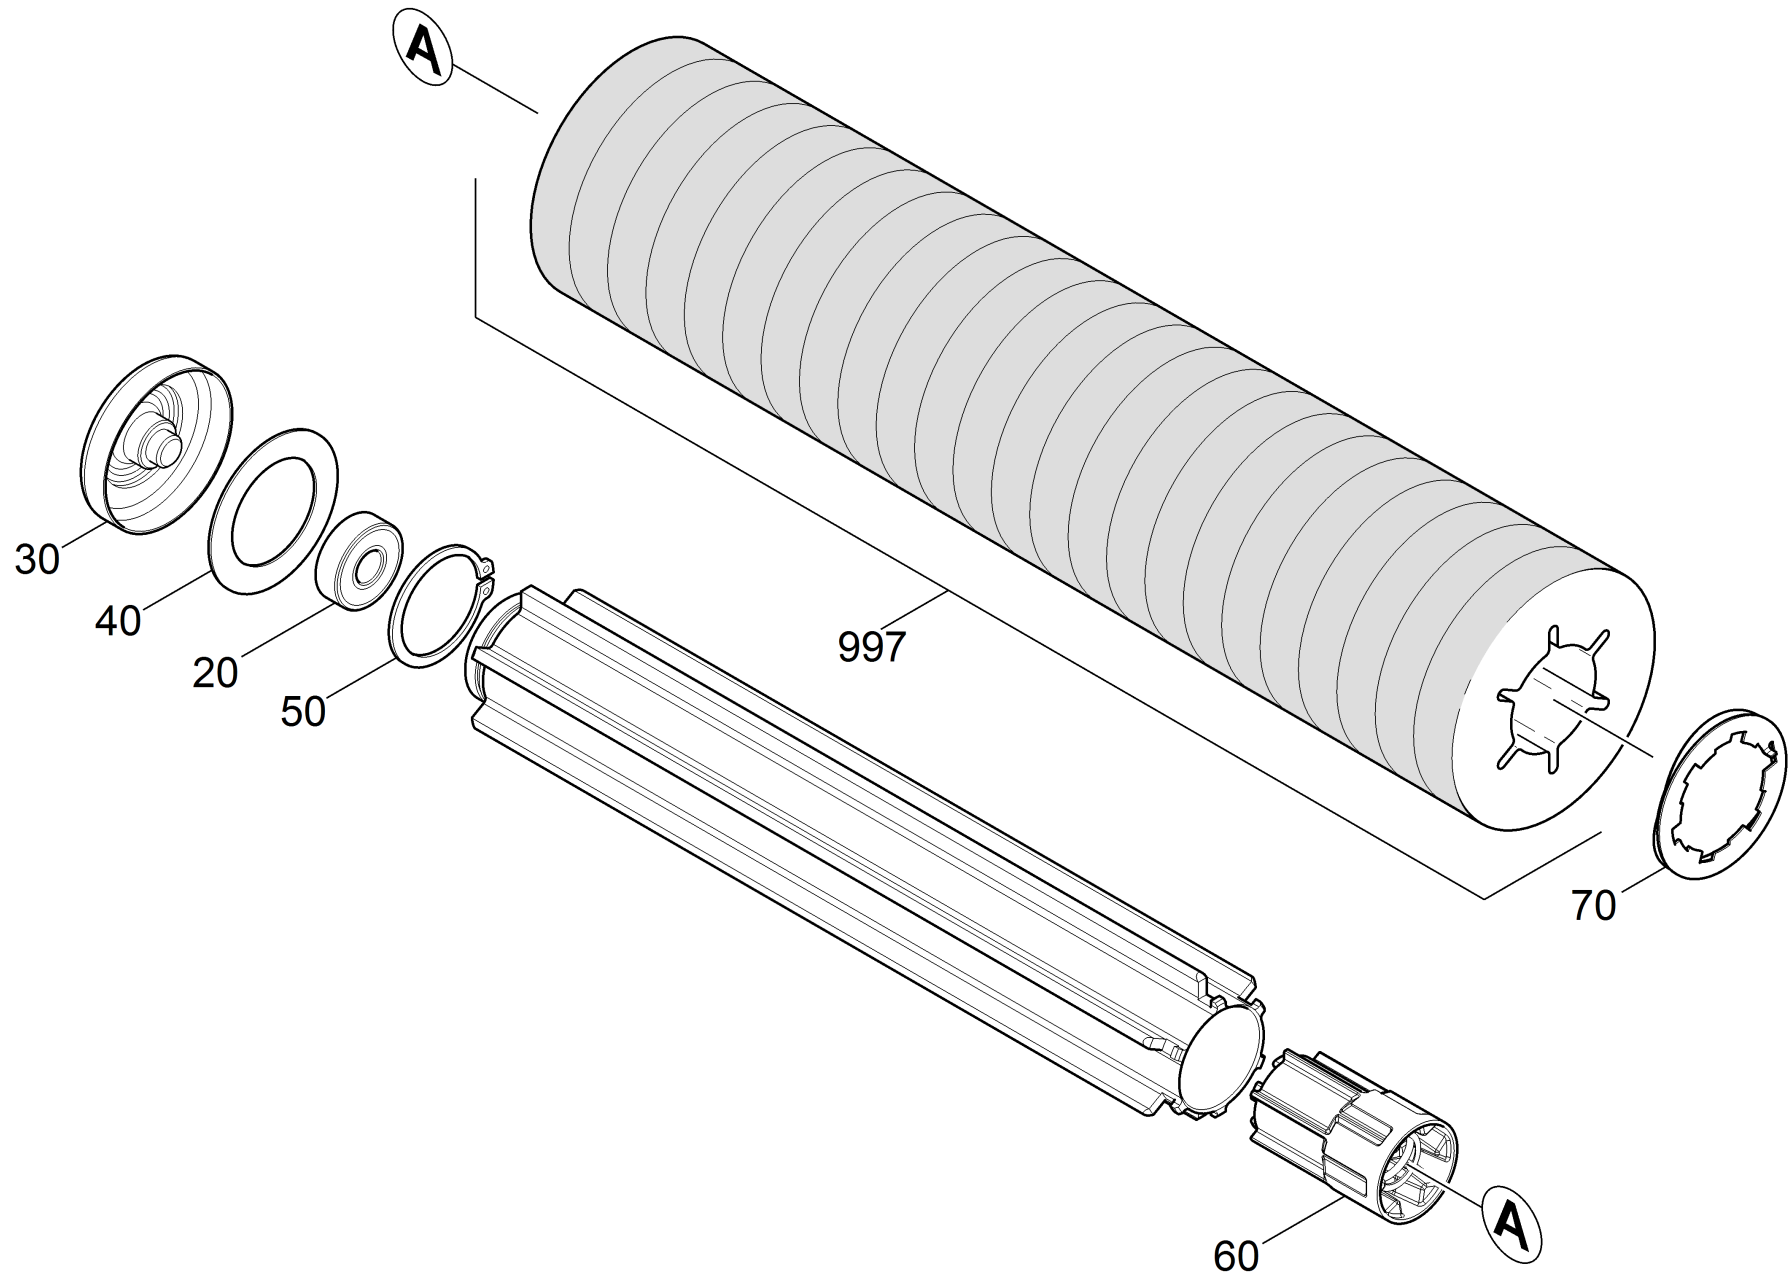

100 Roll pad BR35/12 (4.762-009.0)

Professional \ Floor cleaner \ Compact \ BR 35/12 C Bp Pack *GB \ Spare parts list BR 35/12 *GB \ Roll pad BR35/12

100 Roll pad BR35/12 (4.762-009.0)

Professional \ Floor cleaner \ Compact \ BR 35/12 C Bp Pack *GB \ Spare parts list BR 35/12 *GB \ Roll pad BR35/12

KÄRCHER

POS	Preces Nr.	Apraksts	Skaitis	Vienība
20	7.401-169.0	Ball bearing 6201-2RS-WAELZLAGST DIN 625	1.000	ST
60	5.120-313.0	Hub pad roll BR VS	1.000	ST
50	7.343-030.0	Locking ring 40x1,75-FST-RF DIN 471	1.000	ST
997	6.369-052.0	Pad green with sleeve BR 35/12	1.000	ST
997	6.369-047.0	Pad red with sleeve BR35/12	1.000	ST
997	6.369-053.0	Pad yellow with sleeve BR35/12	1.000	ST
40	5.005-266.0	Ronde	1.000	ST
30	4.038-677.0	Sheet metal component thread deflector	1.000	ST
70	4.115-003.0	Washer closure	1.000	ST