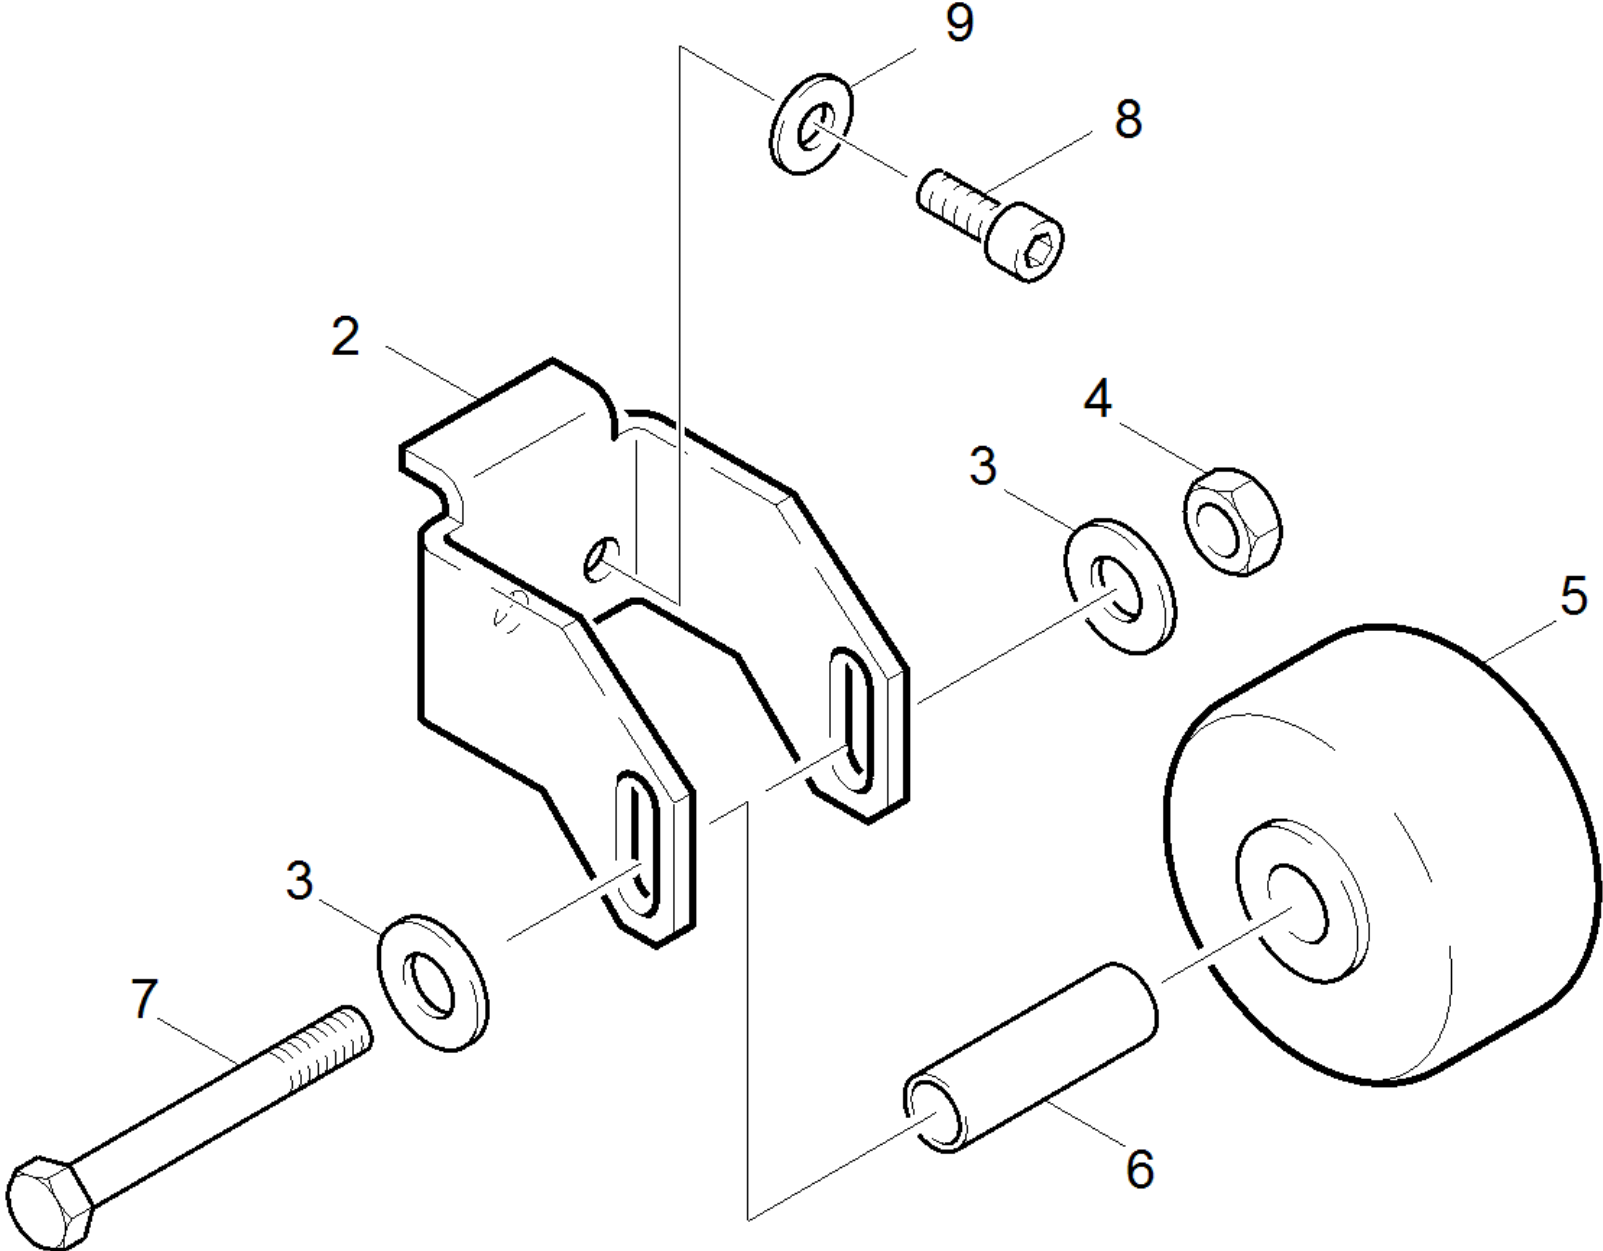

Spare parts list

(2.639-561.0) Add-on kit support wheels suction bar

Table of contents

40 Add-on kit support wheels suction bar (2.639-561.0)	3
1 Spare parts list support wheels (0.082-417.0)	4
10 Support wheels	5

40 Add-on kit support wheels suction bar (2.639-561.0)

POS	Article no.	Description	Quantity	Unit
1	0.082-417.0	Spare parts list support wheels	1.000	ST
Item text2: 26395610				

1 Spare parts list support wheels (0.082-417.0)

POS	Description	Quantity	Unit
10	Support wheels	1.000	ST

10 Support wheels

POS	Article no.	Description	Quantity	Unit
6	5.105-320.0	Axle	2.000	ST
4	7.311-422.0	Hexagon nut M 6-1.4305 ISO 10511	2.000	ST
2	5.044-304.0	Holder roller	2.000	ST
8	7.303-037.0	Screw M5x10 -St-P2R (In6Rd)	4.000	ST
7	7.306-199.0	Screw M 6x50-A2-70 (IN6RD)	2.000	ST
9	7.312-058.0	Washer 5 -A2 ISO 7089	4.000	ST
3	7.312-026.0	Washer 6 -A2 ISO 7089	4.000	ST
5	6.435-401.0	Wheel D54	2.000	ST