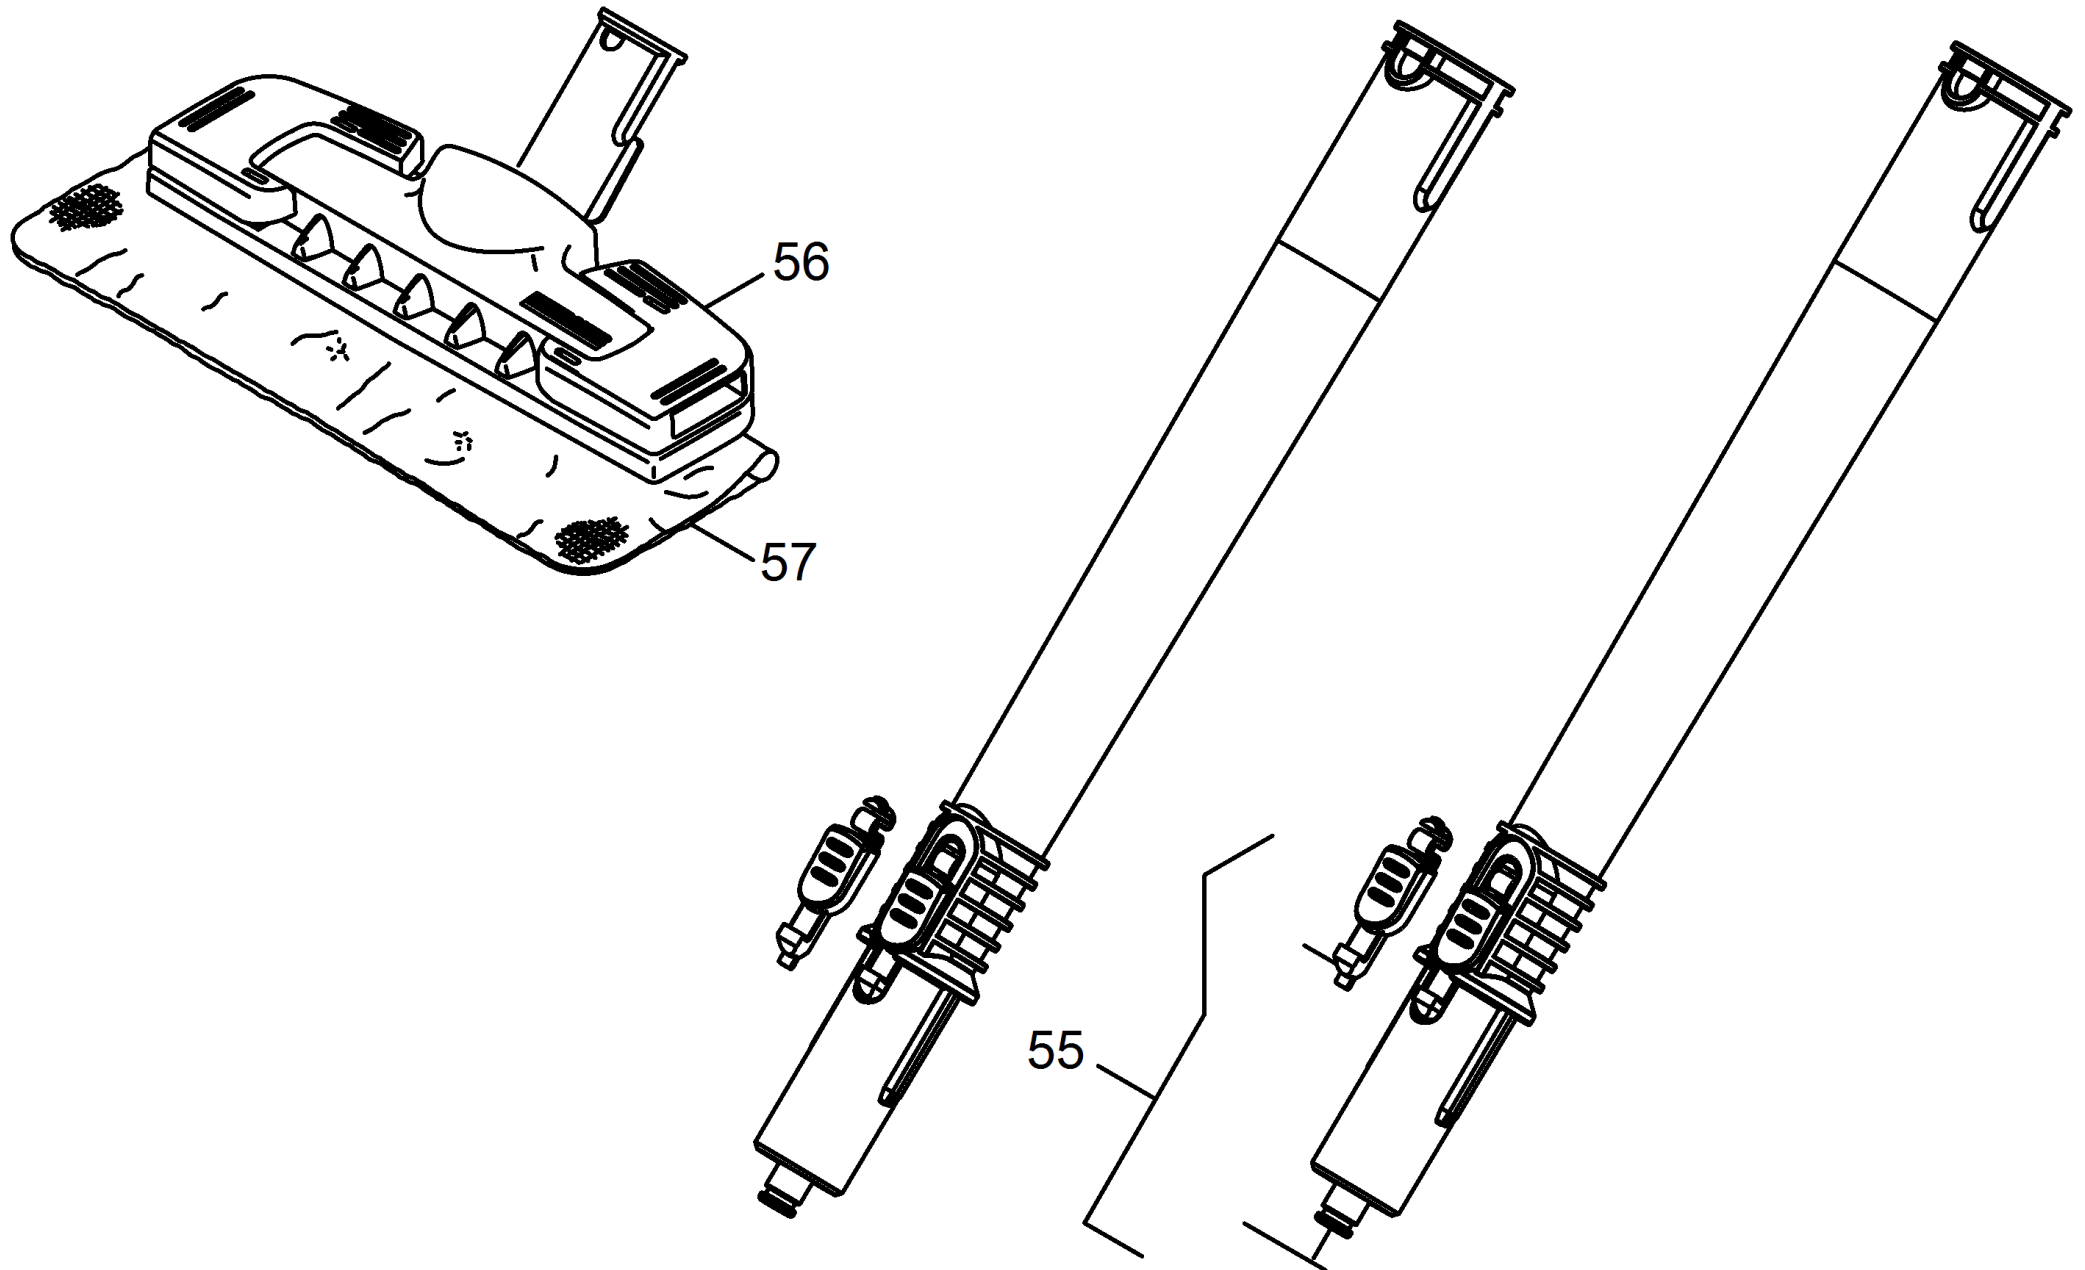

# Spare parts list KST 1

Home and Garden \ Steamer \ KST 1 \*EU \ Spare parts list KST 1

## Spare parts list KST 1

Home and Garden \ Steamer \ KST 1 \*EU \ Spare parts list KST 1

**KÄRCHER**

POS	Article no.	Description	Quantity	Unit
2	5.363-635.0	Seal	1.000	ST
5	6.303-567.0	Screw with spike 3x12 Kombitorx T8	8.000	ST
11	6.362-922.0	O-Ring seal 8,73x1,78	1.000	ST
15	6.373-978.0	Hat clamp strain relief	1.000	ST
16	6.303-557.0	Screw 3x12 Kombitorx T8	2.000	ST
18	6.363-468.0	O-Ring seal EPDM 22x3	1.000	ST
19	5.387-036.0	Warning sign	1.000	ST
20	6.630-649.0	Combination TR-TS Discomelt 2	1.000	ST
21	7.303-030.0	Screw M4x8 -St-P2R (In6Rd)	2.000	ST
30	6.516-001.0	Pocket accessories SC 1	1.000	ST
50	2.884-280.0	Hand nozzle	1.000	ST
51	2.863-270.0	Microfibre covers for hand nozzle	1.000	ST
52	2.863-264.0	Round brushes set	1.000	ST
53	4.130-021.0	Point jet nozzle complete PA	1.000	ST
54	2.863-263.0	Power nozzle set	1.000	ST
55	4.127-024.0	Extension pipe	2.000	ST
56	4.130-018.3	Floor tool better	1.000	ST
57	6.369-357.0	Cloth set	1.000	ST
58	6.647-681.0	Cable clip	1.000	ST
65	5.394-986.0	Measuring cup 200 ml, PP	1.000	ST
9000	4.512-100.0	Housing complete replacement SC 1 yw	1.000	ST
9001	4.512-099.0	Housing insert complete replacement SC 1	1.000	ST
9002	4.070-084.0	Boiler complete replacement SC 1	1.000	ST
9003	4.512-103.0	Bearing boiler set SC 1	1.000	ST
9004	4.039-236.0	Cable set complete replacement SC 1 *EU	1.000	ST
9005	4.590-007.0	Safety lock replacement SC 1	1.000	ST
9006	4.580-045.0	Valve complete replacement SC 1	1.000	ST
9007	5.037-009.0	Snap-fit SC 1	1.000	ST
9501	2.863-021.0	Extension hose special accessories SC 1	1.000	ST