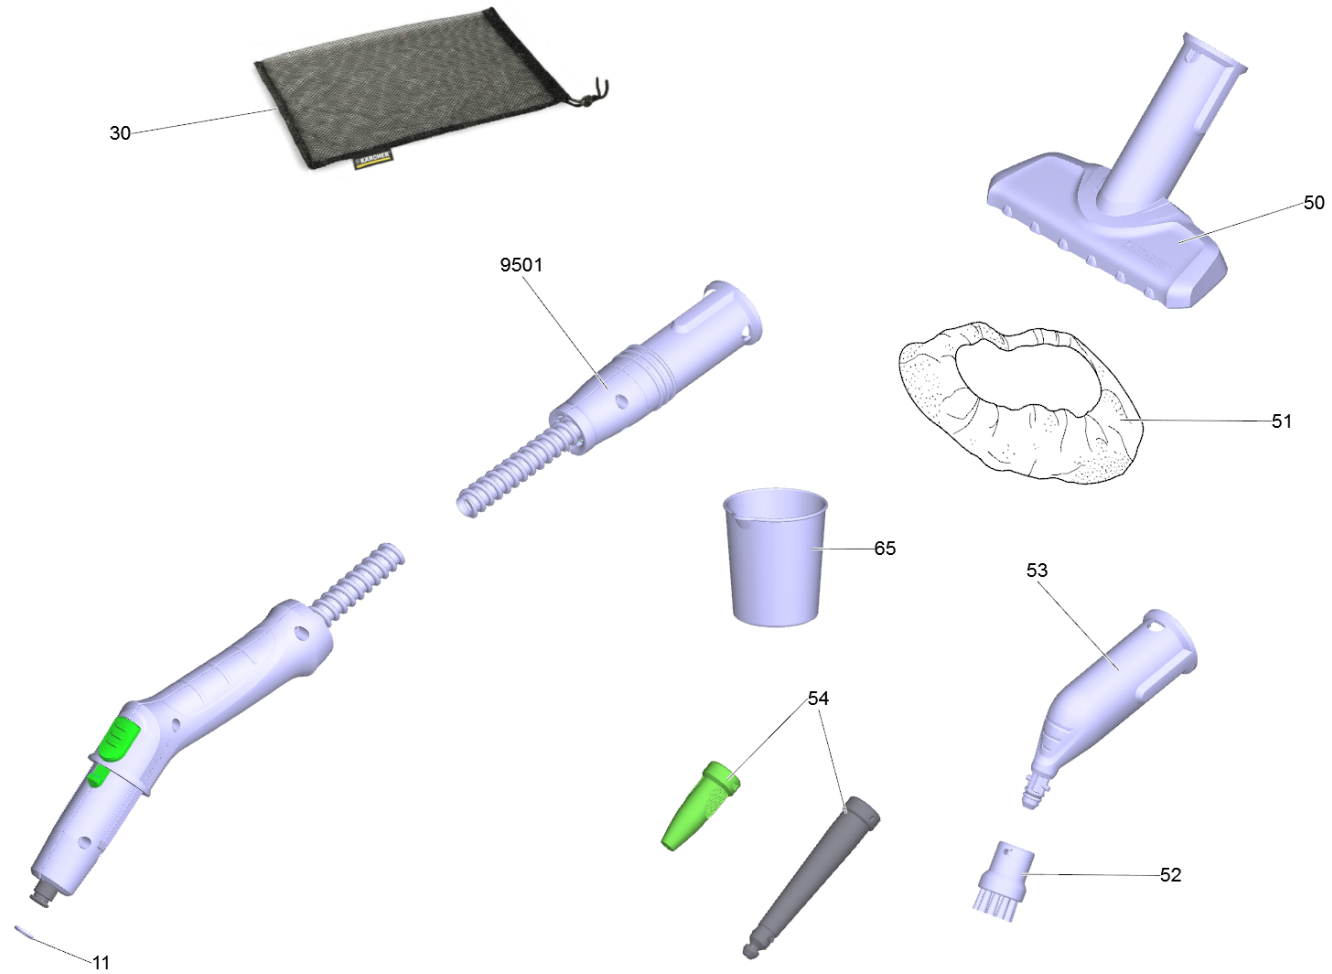

# Spare parts list KST 1

Home and Garden \ Steamer \ KST 1 \*EU \ Spare parts list KST 1

## Spare parts list KST 1

Home and Garden \ Steamer \ KST 1 \*EU \ Spare parts list KST 1

**KÄRCHER**

POS	Article no.	Description	Quantity	Unit
2	5.363-635.0	Seal	1.000	ST
5	6.303-567.0	Screw with spike 3x12 Kombitorx T8	8.000	ST
11	6.362-922.0	O-Ring seal 8,73x1,78	1.000	ST
15	6.373-978.0	Hat clamp strain relief	1.000	ST
16	6.303-557.0	Screw 3x12 Kombitorx T8	2.000	ST
18	6.363-468.0	O-Ring seal EPDM 22x3	1.000	ST
19	5.387-036.0	Warning sign	1.000	ST
20	6.630-649.0	Combination TR-TS Discomelt 2	1.000	ST
21	7.303-030.0	Screw M4x8 -St-P2R (In6Rd)	2.000	ST
30	6.516-001.0	Pocket accessories SC 1	1.000	ST
50	2.884-280.0	Hand nozzle	1.000	ST
51	2.863-270.0	Microfibre covers for hand nozzle	1.000	ST
52	2.863-264.0	Round brushes set	1.000	ST
53	4.130-021.0	Point jet nozzle complete PA	1.000	ST
54	2.863-263.0	Power nozzle set	1.000	ST
55	4.127-024.0	Extension pipe	2.000	ST
56	4.130-018.3	Floor tool better	1.000	ST
57	6.369-357.0	Cloth set	1.000	ST
58	6.647-681.0	Cable clip	1.000	ST
65	5.394-986.0	Measuring cup 200 ml, PP	1.000	ST
9000	4.512-100.0	Housing complete replacement SC 1 yw	1.000	ST
9001	4.512-099.0	Housing insert complete replacement SC 1	1.000	ST
9002	4.070-084.0	Boiler complete replacement SC 1	1.000	ST
9003	4.512-103.0	Bearing boiler set SC 1	1.000	ST
9004	4.039-236.0	Cable set complete replacement SC 1 *EU	1.000	ST
9005	4.590-007.0	Safety lock replacement SC 1	1.000	ST
9006	4.580-045.0	Valve complete replacement SC 1	1.000	ST
9007	5.037-009.0	Snap-fit SC 1	1.000	ST
9501	2.863-021.0	Extension hose special accessories SC 1	1.000	ST