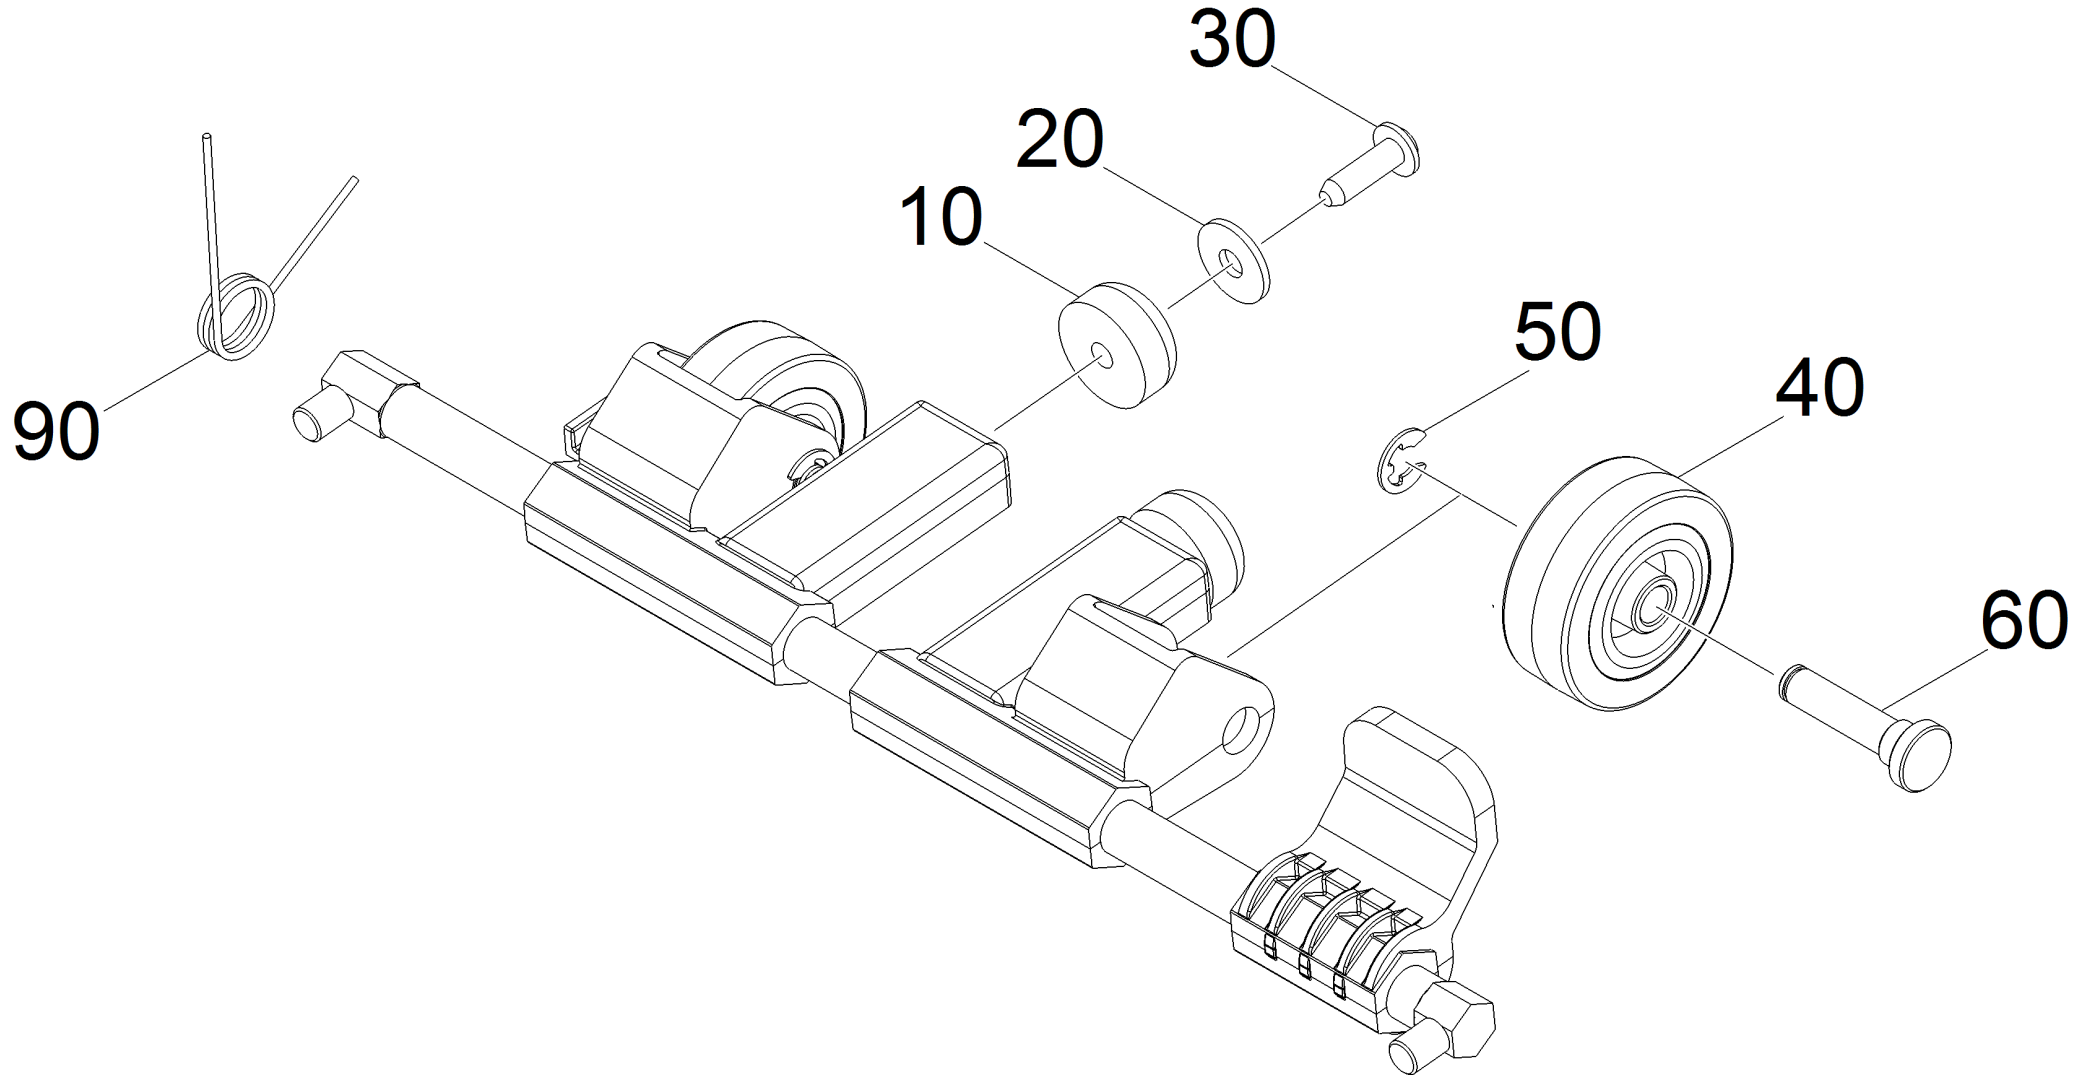

# 40 Carriage complete (4.037-029.0)

Professional \ Floor cleaner \ Compact \ BR 35/12 C Bp Pack \*CN \ Spare parts list China \ Brush-head complete \ Carriage complete

## 40 Carriage complete (4.037-029.0)

Professional \ Floor cleaner \ Compact \ BR 35/12 C Bp Pack \*CN \ Spare parts list China \ Brush-head complete \ Carriage complete

**KÄRCHER**

POS	Preces Nr.	Apraksts	Skaitis	Vienība
60	5.037-314.0	Axle wheel height adjustment	2.000	ST
90	5.037-346.0	Leg spring	1.000	ST
30	7.303-108.0	Skrūve 5x20 -10.9-R2R (In6Rd)	2.000	ST
50	7.343-300.0	Sprostpaplāksne 7-A2 DIN 6799	2.000	ST
10	5.031-519.0	Stand foot	2.000	ST
20	7.312-278.0	washer	2.000	ST
40	6.435-885.0	Wheel D 50 (Fa. Blickle)	2.000	ST