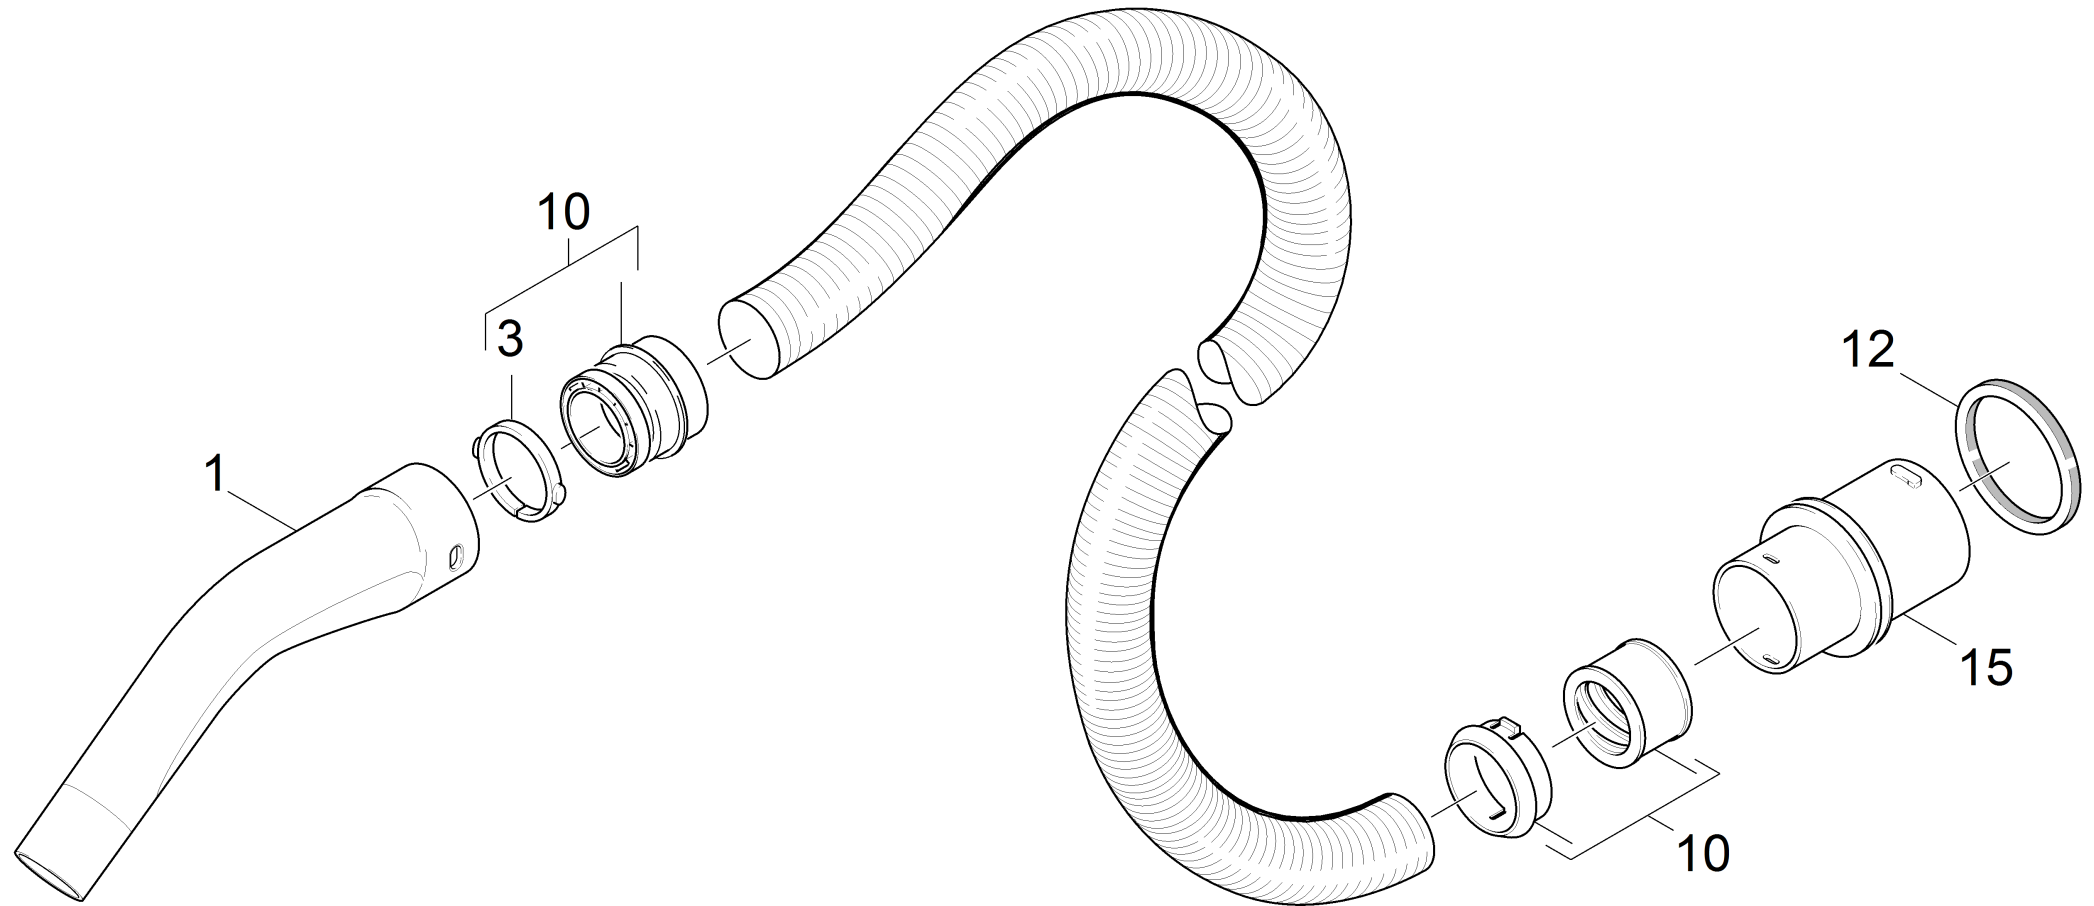

4 Suction hose complete C DN40-4000mm (4.440-678.0)

Professional \ Vacuum cleaner \ Wet-dry vacuum cleaner \ NT 70/1 *EU \ Spare parts list NT 70/1 *EU \ ACCESSORIES \ Suction hose complete C DN40-4000mm

4 Suction hose complete C DN40-4000mm (4.440-678.0)

Professional \ Vacuum cleaner \ Wet-/dry vacuum cleaner \ NT 70/1 *EU \ Spare parts list NT 70/1 *EU \ ACCESSORIES \ Suction hose complete C DN40-4000mm

POS	Article no.	Description	Quantity	Unit
1	5.031-904.0	Elbow	1.000	ST
3	5.031-905.0	Tension ring C40	1.000	ST
10	2.639-873.0	Repair set	1.000	ST
12	6.273-009.0	Joint ring EPDM	1.000	ST
15	5.443-477.0	Hosebarb DN40	1.000	ST