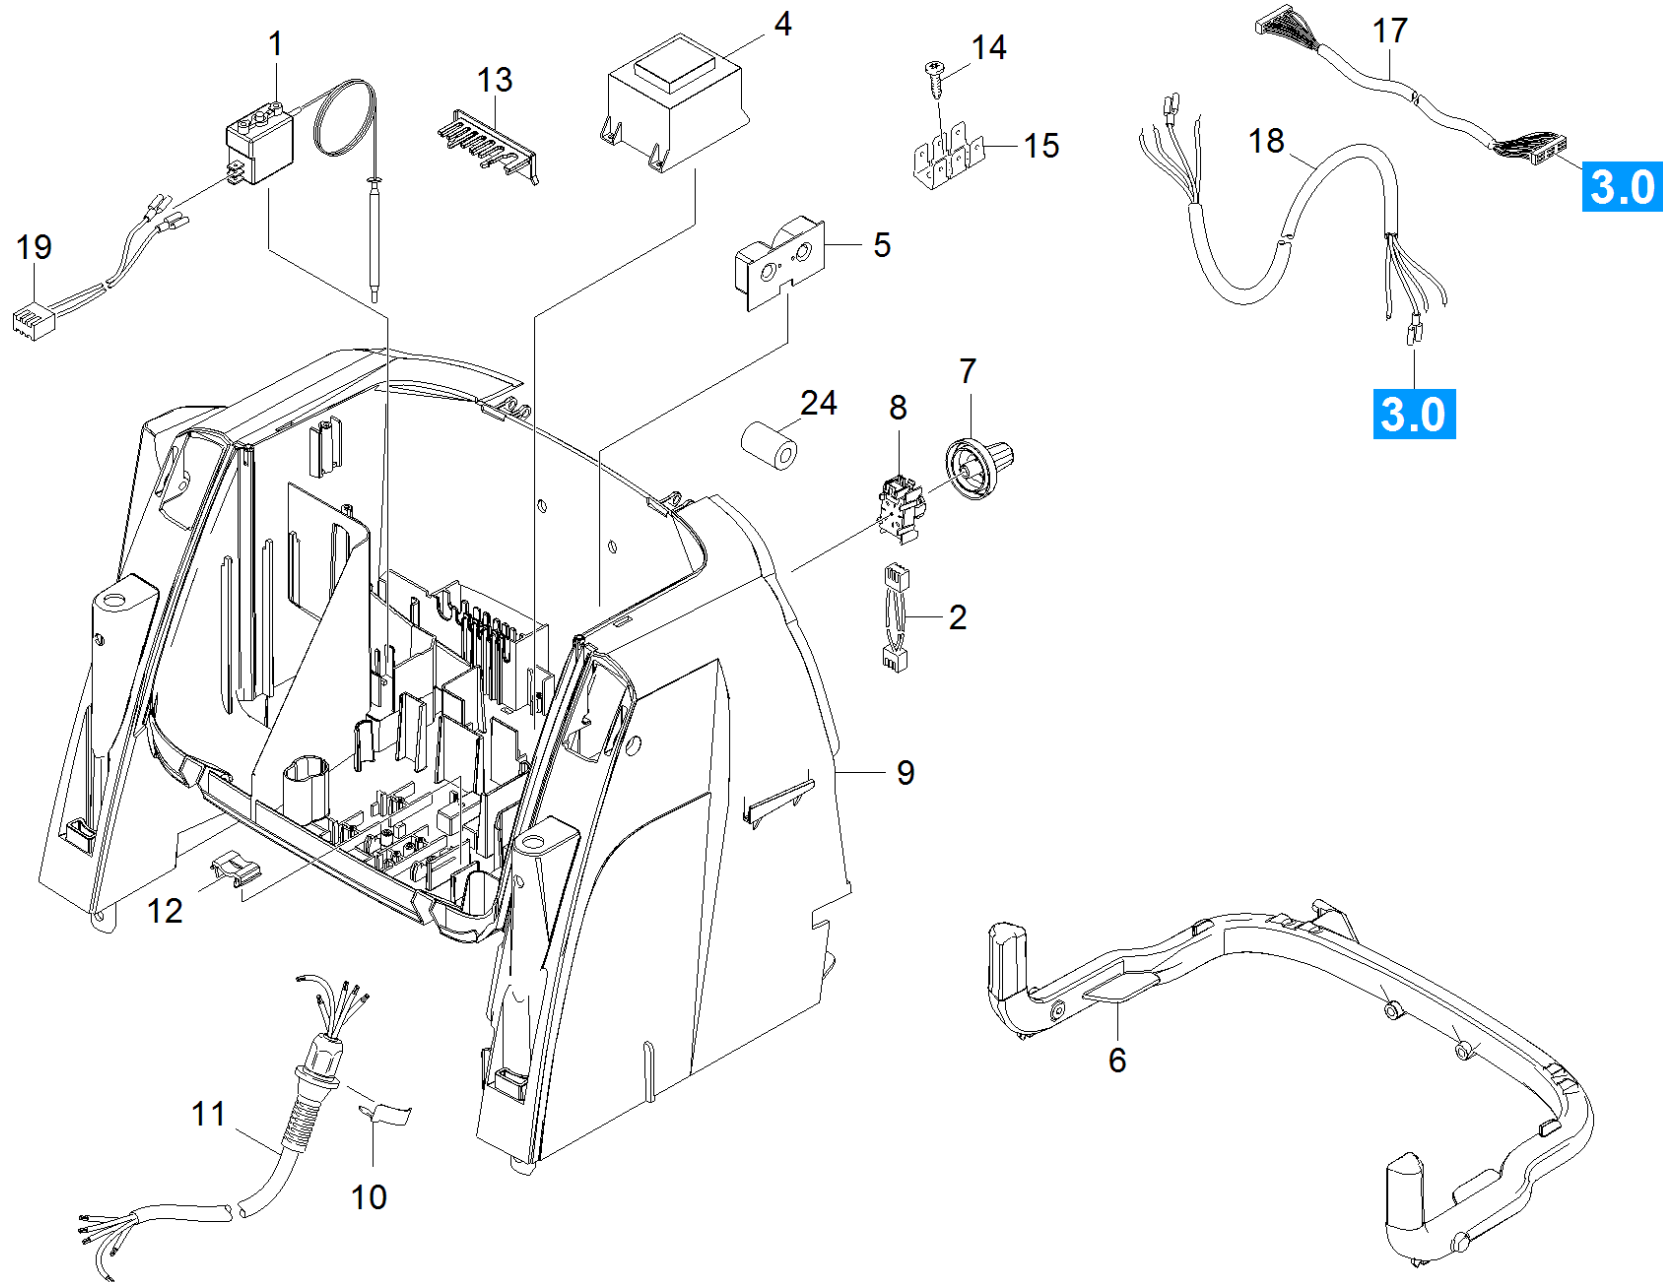

60 Electric control box

Professional \ High pressure cleaner hotwater \ Electric motor \ HDS 9/18-4 M Classic *EU-I \ Spare parts list HDS 9/18-4M Classic \ Electric control box

60 Electric control box

Professional \ High pressure cleaner hotwater \ Electric motor \ HDS 9/18-4 M Classic *EU-I \ Spare parts list HDS 9/18-4M Classic \ Electric control box

KÄRCHER

POS	Article no.	Description	Quantity	Unit
1	4.686-029.0	Thermostat only for replacement	1	PC
2	6.649-533.0	Cable 3xAWG22 500mm	1	PC
4	6.622-283.3	Control transformer	1	PC
5	6.682-881.0	Circuit board current transformer	1	PC
6	5.033-111.0	Profile	1	PC
7	5.324-172.0	Handle qusty grey RAL 7037	1	PC
8	6.630-423.0	Switch service	1	PC
9	5.801-153.0	Mounting plate	1	PC
10	6.343-186.0	Locking ring	1	PC
11	6.649-463.3	Cable with plug 4x1,5mm ²	1	PC
12	5.802-307.0	Holder cable	1	PC
13	5.263-086.0	Tensioning part	1	PC
14	7.303-106.0	Screw 4x12 -10.9-R2R (IN6RD)	1	PC
15	6.641-270.0	Plug	1	PC
17	2.885-110.0	Control cable complete only for replacem	1	PC
18	6.649-462.0	Cable 4x1,5mm ²	1	PC
19	6.649-383.0	Cable 2x0,35 700mm	1	PC
24	6.614-007.0	Ferrite ring	1	PC