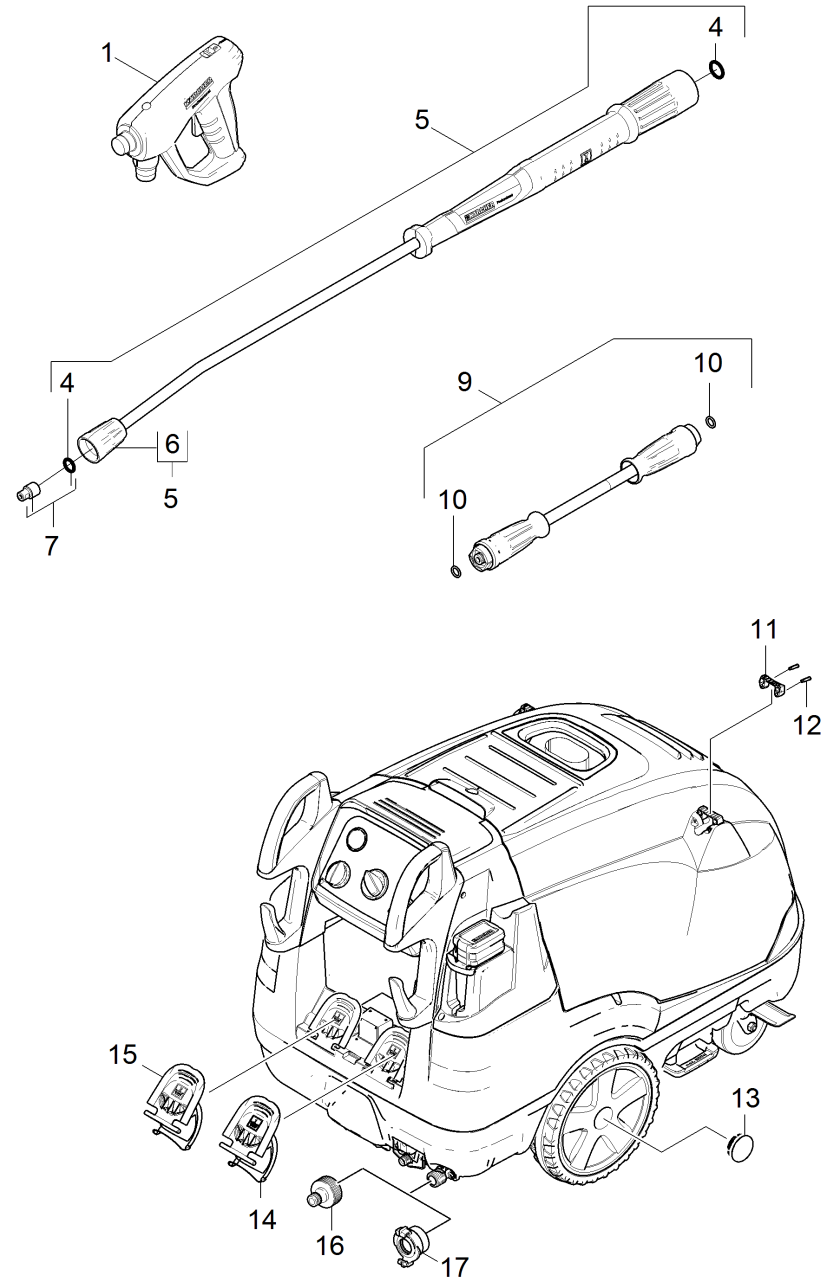

# 1030 Short spare parts list

Professional \ High pressure cleaner hotwater \ Electric motor \ HDS 9/18-4 M Classic \*EU-I \ Short spare parts list

## 1030 Short spare parts list

Professional \ High pressure cleaner hotwater \ Electric motor \ HDS 9/18-4 M Classic \*EU-I \ Short spare parts list

**KÄRCHER**

POS	Article no.	Description	Quantity	Unit
1	4.118-005.0	EASY!Force Advanced	1.000	ST
4	2.880-001.0	Spare part set seals TR	2.000	ST
5	4.112-000.0	Jet pipe TR 1050 mm	1.000	ST
6	4.112-011.0	Protection part TR only for replacement	1.000	ST
7	2.113-023.0	Power nozzle TR 25050	1.000	ST
9	6.110-031.0	Hose assembly TR rotatable DN8 31,5MPa 1	1.000	ST
10	2.880-154.0	O-Ring kit	1.000	ST
11	5.424-162.0	Fixing jet pipe	1.000	ST
12	5.314-143.0	Pin fixing jet pipe	2.000	ST
13	2.889-086.0	Set wheel cap	2.000	ST
14	5.064-231.0	Cover chemistry 2	1.000	ST
15	5.064-221.0	Cover chemistry 1	1.000	ST
16	2.640-492.0	Set water connection 1 "	1.000	ST
17	6.388-458.0	Hose coupling	1.000	ST