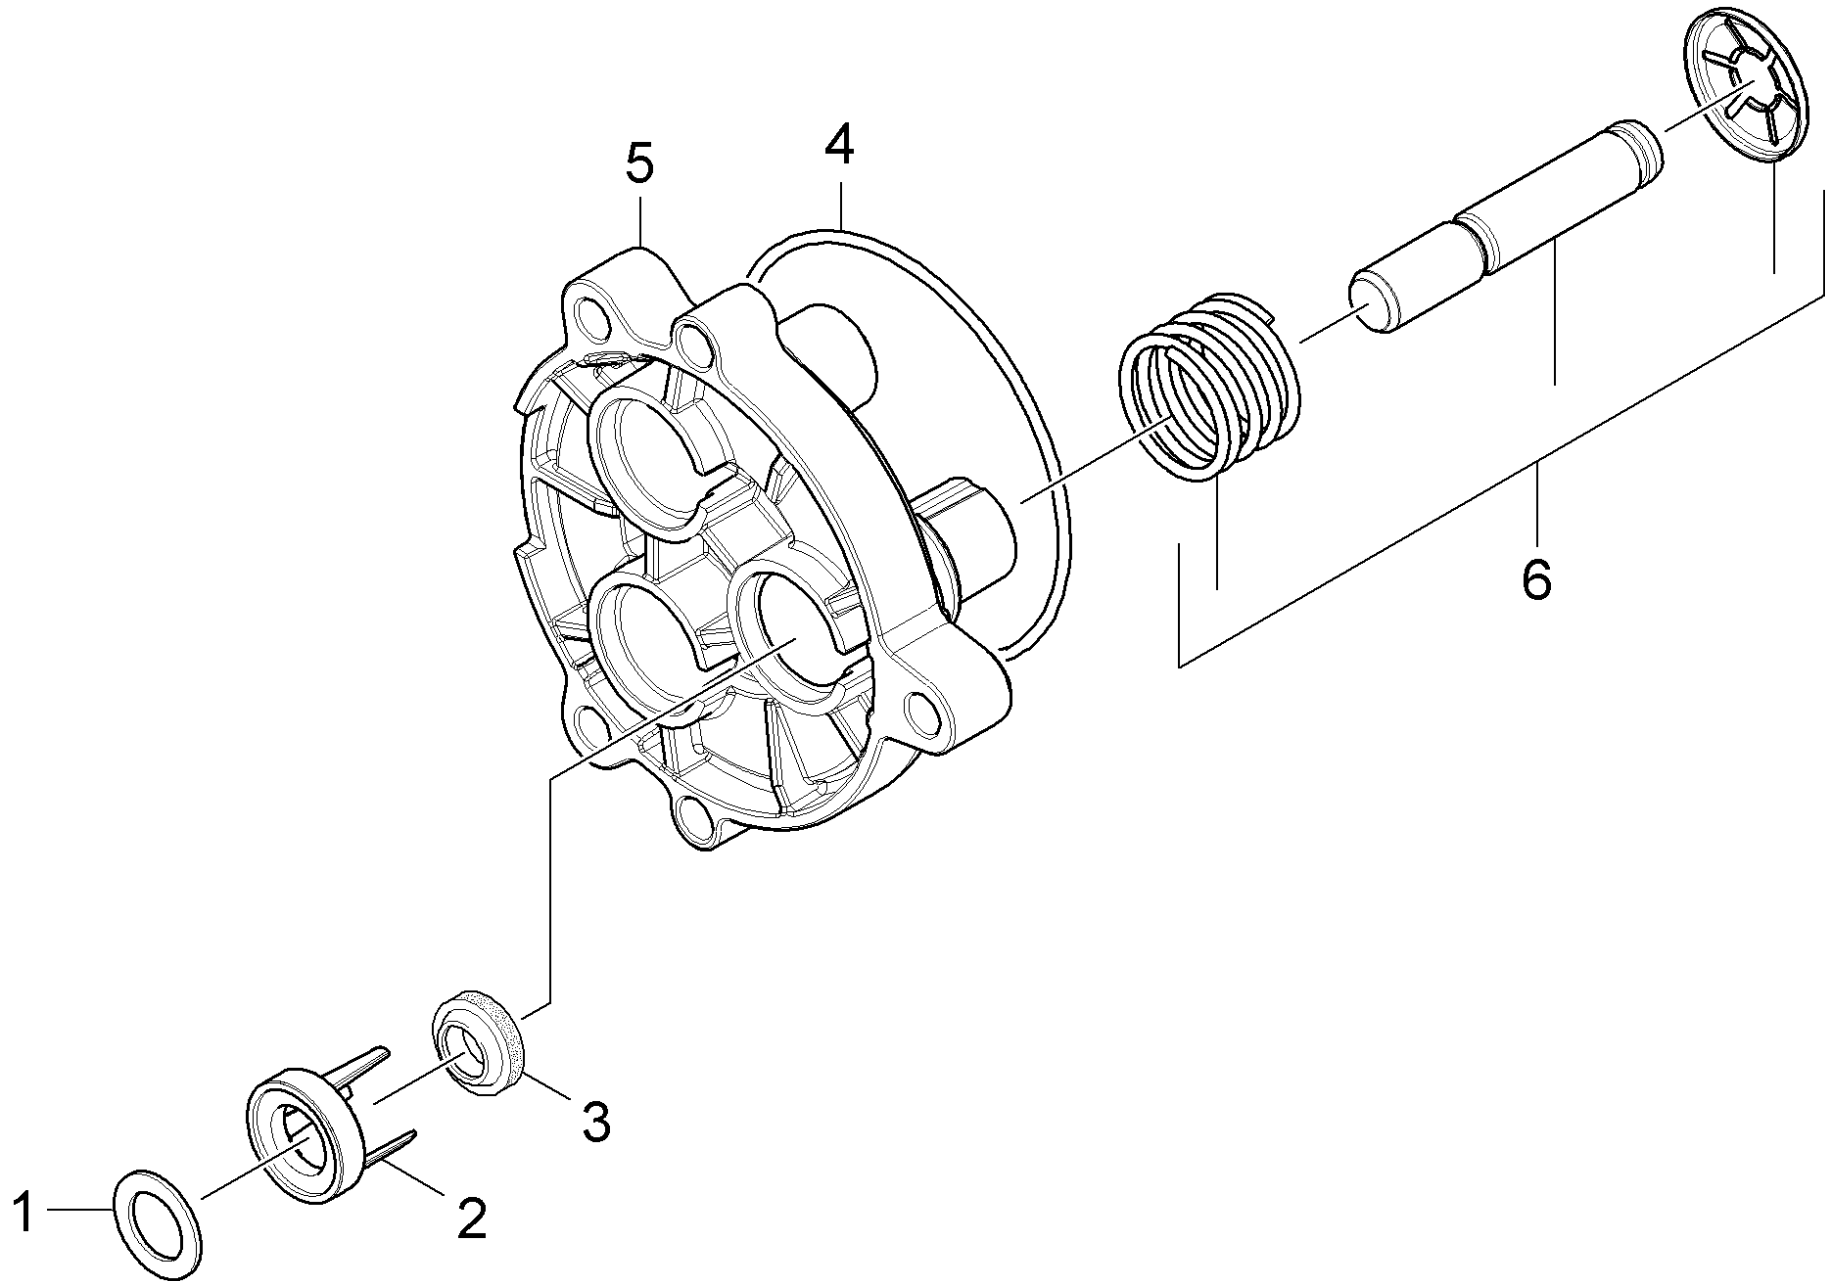

22 Piston guidance

Home and Garden \ High pressure cleaner cold water \ Electric motor \ K 7 \ K 7 *EU \ Spare parts list K7 \ Pump set \ Piston guidance

22 Piston guidance

Home and Garden \ High pressure cleaner cold water \ Electric motor \ K 7 \ K 7 *EU \ Spare parts list K7 \ Pump set \ Piston guidance

POS	Article no.	Description	Quantity	Unit
1	5.116-380.0	Washer piston guidance	3	PC
2	5.116-381.0	Supporting disk	3	PC
3	6.363-633.0	Grooved ring 12x18x6/5/1	3	PC
4	6.363-449.0	O-Ring seal 72x2 -NBR70	1	PC
5	5.062-349.0	Piston guidance 90° K7	1	PC
6	9.002-522.0	Piston completo K7 (c/imballo)	3	PC