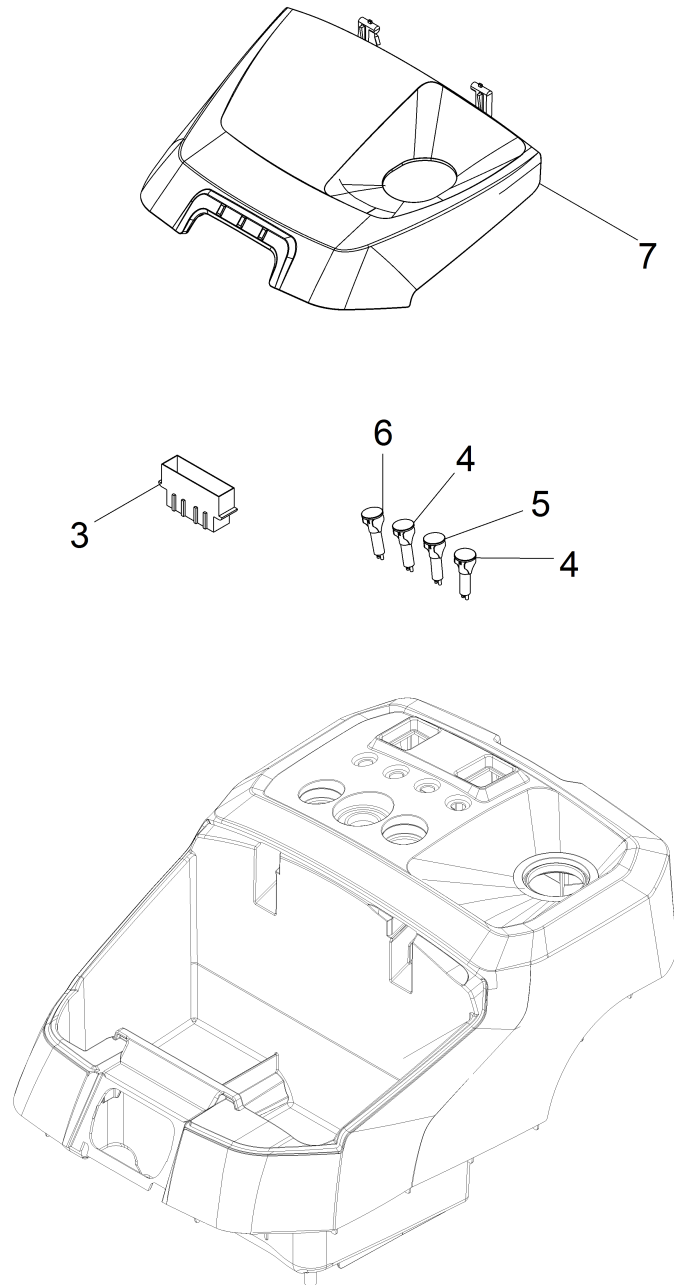

15 Housing replacement (4.066-015.0)

Professional \ Steamer \ SG 4/4 *EU \ Spare parts list SG 4/4 *EU \ Housing replacement

15 Housing replacement (4.066-015.0)

Professional \ Steamer \ SG 4/4 *EU \ Spare parts list SG 4/4 *EU \ Housing replacement

POS	Article no.	Description	Quantity	Unit
3	6.647-657.0	Plug male part	1	PC
4	6.651-322.0	Pilot lamp red	2	PC
5	6.651-337.0	Pilot lamp yellow	1	PC
6	6.651-391.0	Pilot lamp white	1	PC
7	2.889-102.0	Cover replacement	1	PC