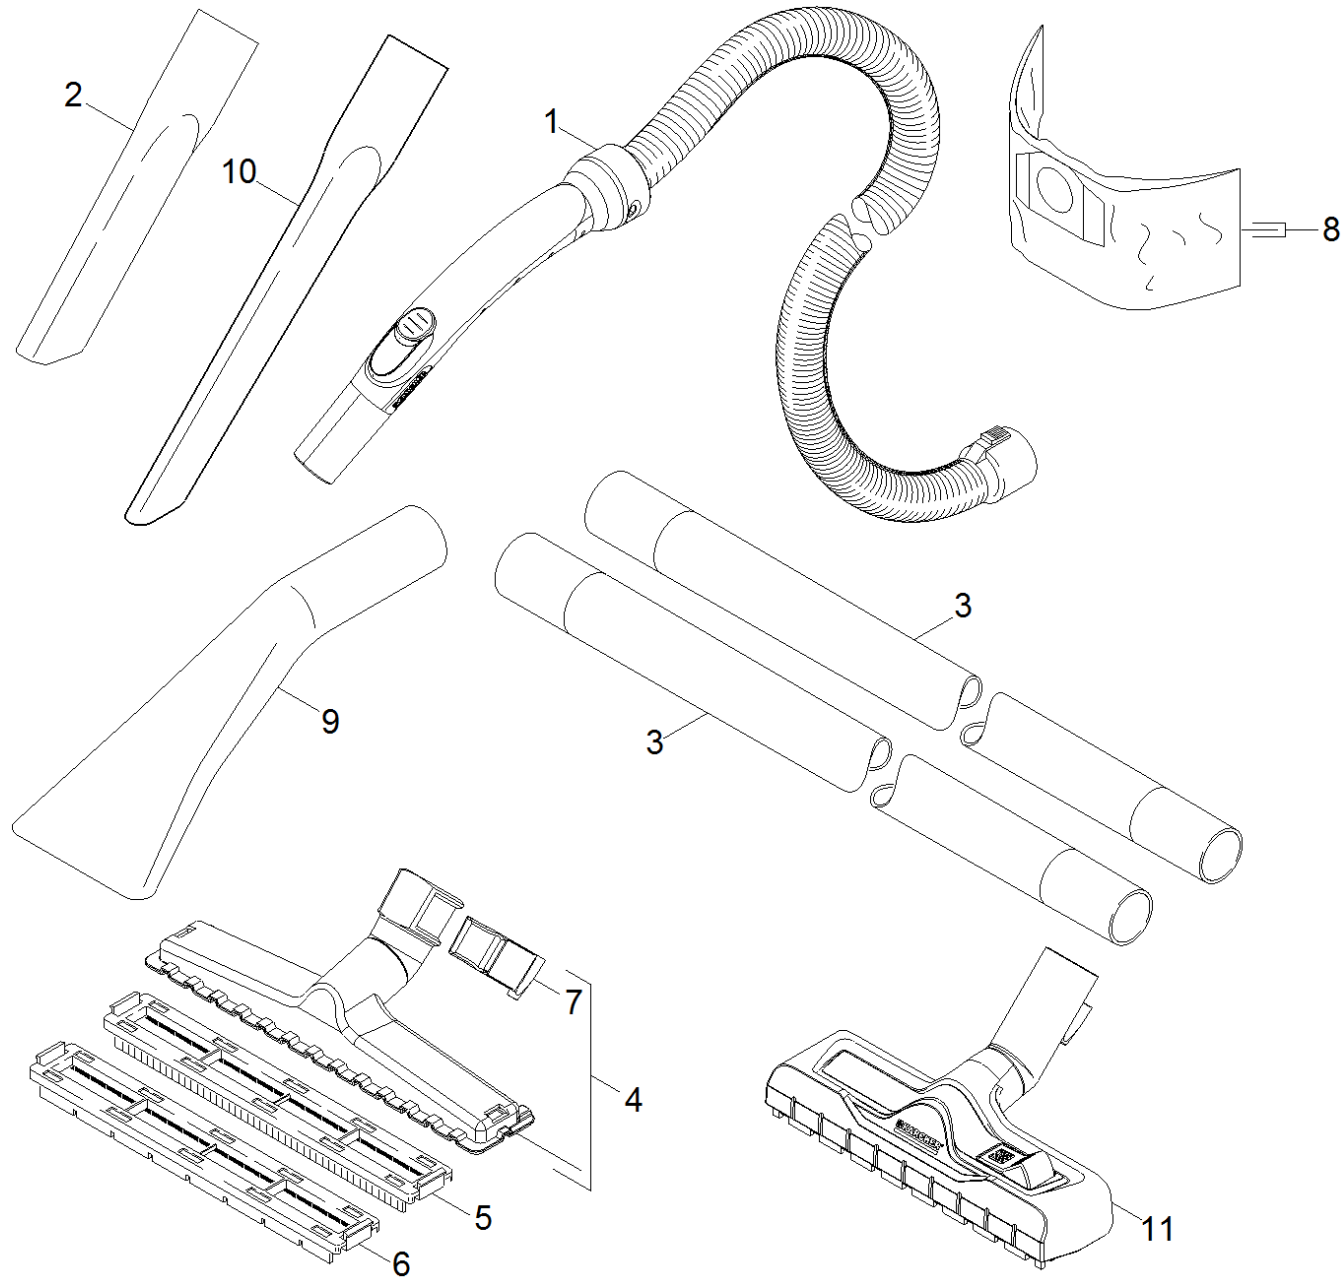

30 Accessories

Home and Garden \ Vacuum cleaner \ Wet-/Dry vacuum cleanerwet \ WD 3.300 M *EU-I \ Spare parts list WD 3.300 \ Accessories

30 Accessories

Home and Garden \ Vacuum cleaner \ Wet-/Dry vacuum cleanerwet \ WD 3.300 M *EU-I \ Spare parts list WD 3.300 \ Accessories

KÄRCHER

POS	Article no.	Description	Quantity	Unit	Foot note text
1	9.012-109.0	Suction hose complete DN35x2	1.000	ST	
2	6.900-385.0	Crevice nozzle DN35	1.000	ST	
3	9.039-339.0	Suction tube nichtrostender Stahl	2.000	ST	STAINLESS STEEL CONSTRUCTION
3	2.863-148.0	Extension suction tube WD	2.000	ST	PLASTIC
4	4.629-007.0	Floor tool DN35	1.000	ST	
5	4.629-006.0	Insert nass	1.000	ST	
6	4.629-005.0	Insert dry	1.000	ST	
8	6.959-130.0	Filter bag WD/SE 5pc.	1.000	ZSA	
9	2.863-145.0	Car nozzle WD/SE	1.000	ST	
10	2.863-223.0	Crevice nozzle extra long WD/SE	1.000	ST	
11	2.863-000.0	Wet and dry nozzle switchable WD/SE	1.000	ST	