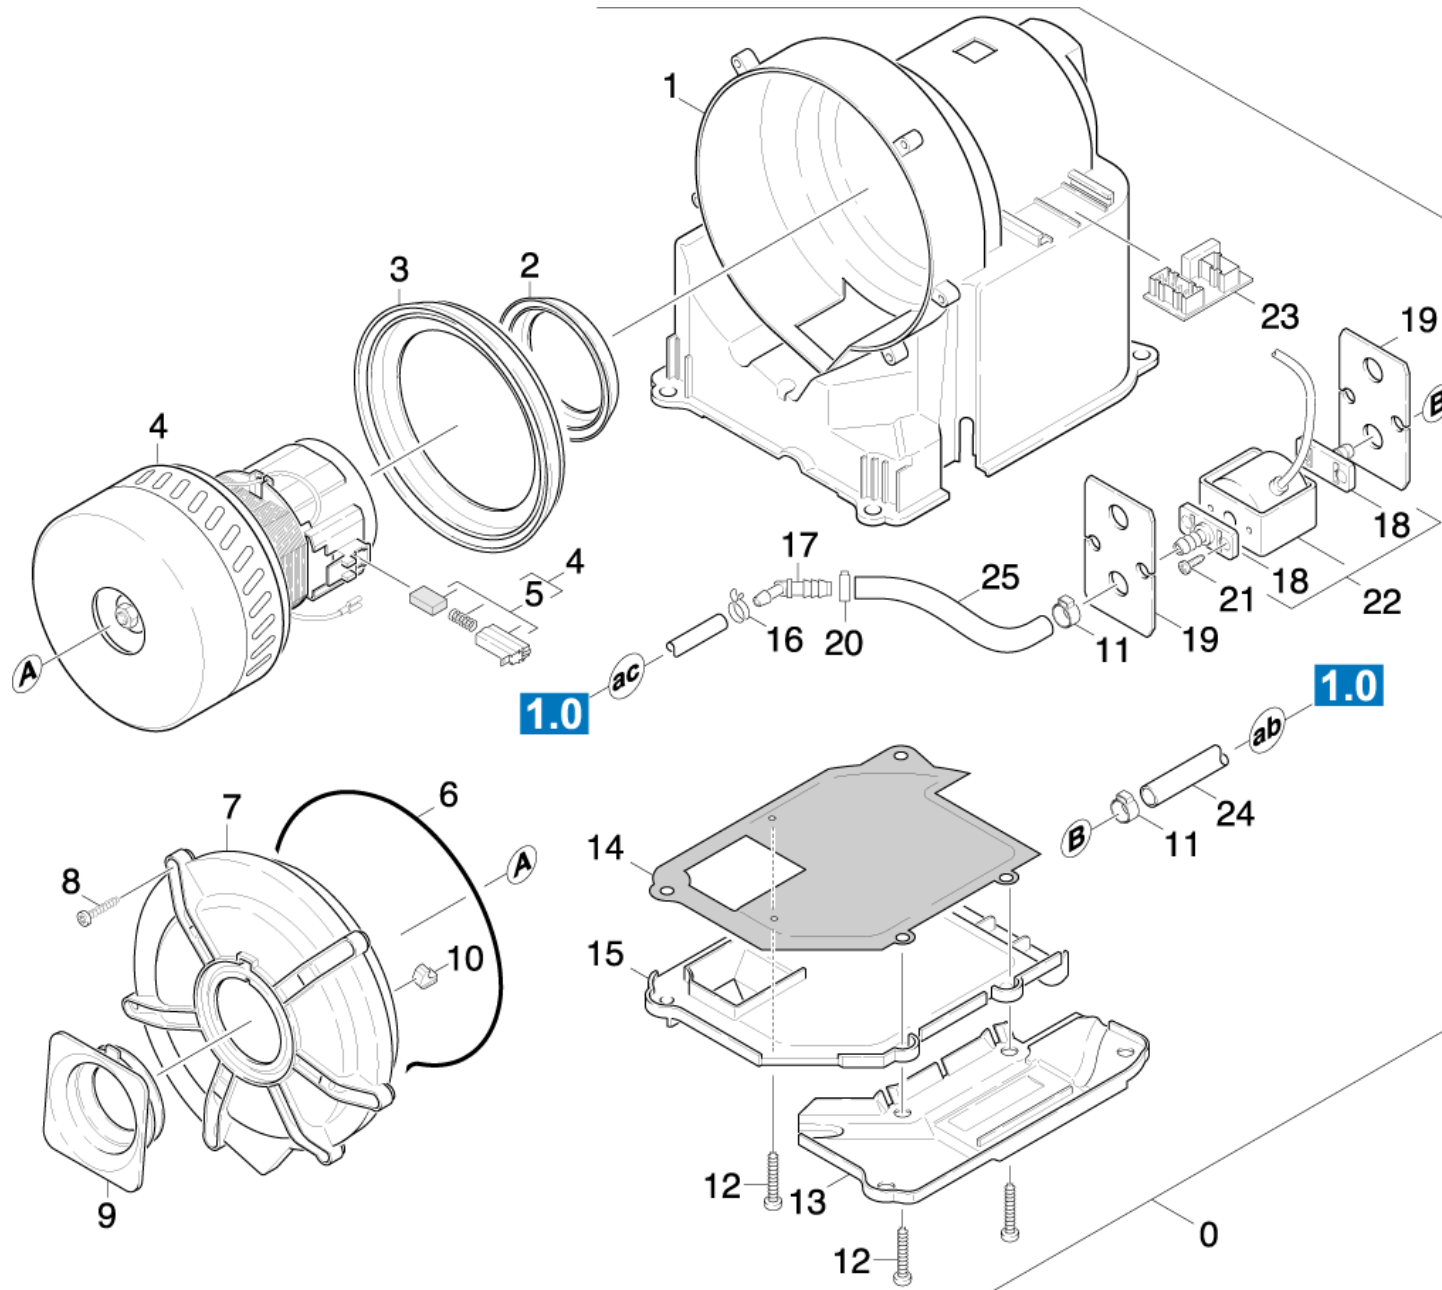

30 Housing drawer complete

Professional \ Spray extraction \ BAUTA *EU \ Spare parts list BAUTA \ Housing drawer complete

30 Housing drawer complete

Professional \ Spray extraction \ BAUTA *EU \ Spare parts list BAUTA \ Housing drawer complete

KÄRCHER

POS	Article no.	Description	Quantity	Unit
0	4.605-032.0	Housing drawer complete -PUZZI 100 (230V)	1.000	ST
1	5.605-215.0	Housing turbine	1.000	ST
2	5.363-395.0	Seal	1.000	ST
3	5.363-393.0	Seal	1.000	ST
4	4.610-046.0	Vacuum motor complete -230V	1.000	ST
5	6.610-204.0	Carbon brush set only for replacement	1.000	ST
6	6.273-162.0	Cellular rubber	1.000	ST
7	5.063-747.0	Cover turbine	1.000	ST
8	7.303-084.0	Screw 4x25 -10.9-R2R (K-In6Rd)	6.000	ST
9	5.363-392.0	Seal	1.000	ST
10	5.363-405.0	Seal	1.000	ST
11	6.388-683.0	Hose clip - 14/ 9	2.000	ST
12	7.303-086.0	Screw 5x30 -10.9-R2R (K-In6Rd)	4.000	ST
13	5.031-461.0	Covering cap small	1.000	ST
14	5.364-233.0	Flat gasket	1.000	ST
15	5.033-096.0	Covering cap large	1.000	ST
16	6.388-555.0	Hose clip 9,0mm	1.000	ST
17	5.409-261.0	Nipple	1.000	ST
18	5.443-439.0	Hose stem D9,5	1.000	ST
19	5.031-468.0	Bearing pump	2.000	ST
20	6.388-701.0	Hose clip with insert 13,3	1.000	ST
21	7.306-625.0	Cylinder head screw M 4x 6-4.8-A2E ISO	4.000	ST
22	6.473-376.0	Moto - pompe	1.000	ST
23	6.682-391.0	Circuit board	1.000	ST
24	5.442-722.0	Piece of tube	1.000	ST
25	5.442-924.0	Piece of tube	1.000	ST
26	5.443-438.0	Hose stem only for replacement	1.000	ST