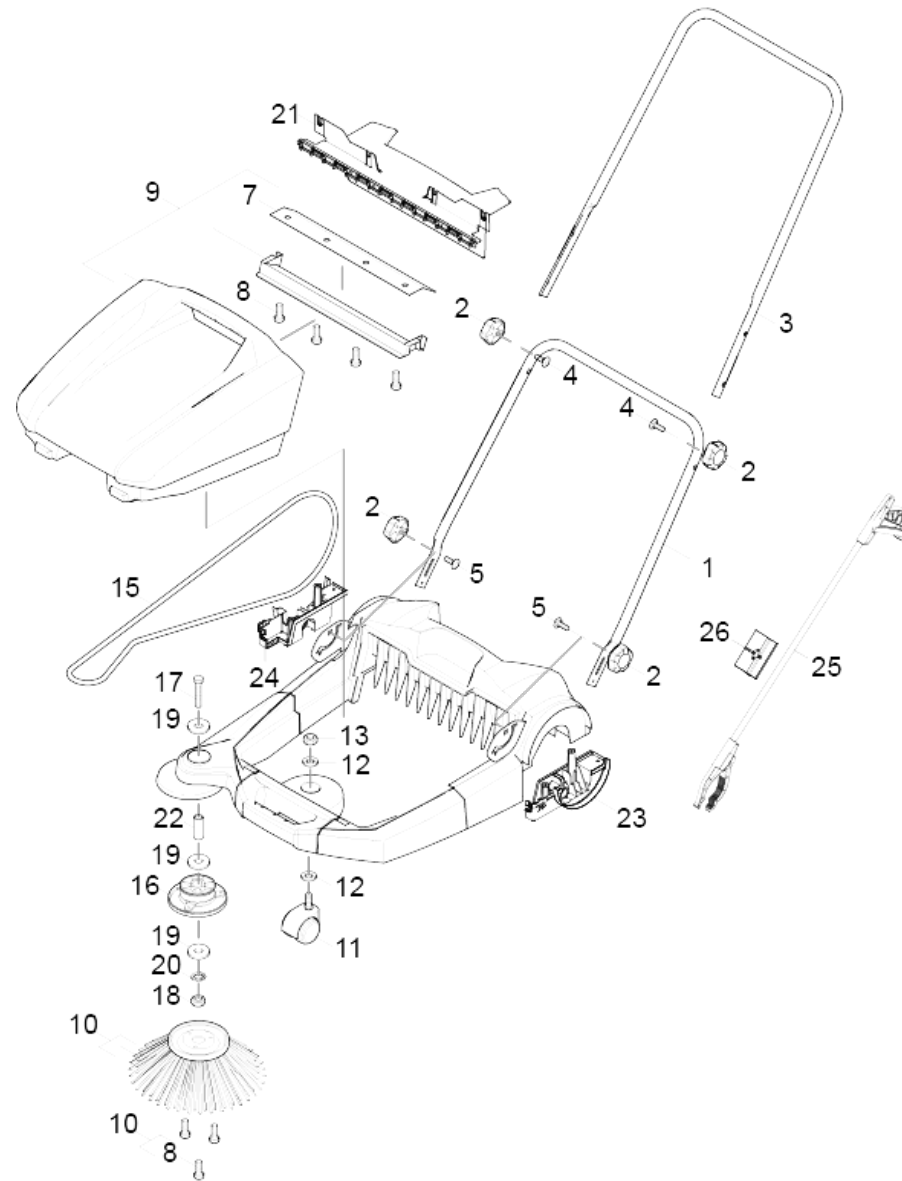

10 Individual parts

Home and Garden \ Sweepers \ Manually operated \ S 530 Hofer *EU \ Spare parts list S 530 Hofer \ Individual parts

10 Individual parts

Home and Garden \ Sweepers \ Manually operated \ S 530 Hofer *EU \ Spare parts list S 530 Hofer \ Individual parts

KÄRCHER

POS	Preces Nr.	Apraksts	Quantity	Unit
23	5.032-977.0	Axle drum left	1.000	ST
24	5.032-979.0	Axle drum right	1.000	ST
16	5.032-981.0	Belt pulley for side broom	1.000	ST
26	5.034-197.0	Fastening clip	1.000	ST
25	6.370-012.0	Gripper	1.000	ST
7	5.032-984.0	Ground lip	1.000	ST
17	7.304-031.0	Hexagonal head screw M8x55-8.8-A2E ISO	1.000	ST
18	7.311-004.0	Hexagon nut	1.000	ST
13	7.311-202.0	Hexagon nut M10-04-A2E ISO 4035	1.000	ST
8	6.303-118.0	Oval head screw flange M4x12 H2 - 10.9 -	7.000	ST
11	6.435-133.0	Pagriezējveltnītis	1.000	ST
19	7.312-004.0	Paplāksne 8 -200HV-A3E ISO 7089	3.000	ST
21	5.032-980.0	Rear skirting	1.000	ST
2	5.321-800.0	Rokturis	4.000	ST
15	6.363-012.0	Round belt EPDM 70	1.000	ST
5	6.303-498.0	Saucer-head screw M8x25	2.000	ST
4	7.303-008.0	Saucer-head screw M 8x35-ST-A0P DIN 603	2.000	ST
20	7.312-233.0	Serrated lock washer A8,4-FSt-A3E DIN67	1.000	ST
3	4.034-145.0	Shearing shackle long complete S 650	1.000	ST
1	4.034-143.0	Shearing shackle short	1.000	ST
9	2.884-970.0	spare part set sweep tank	1.000	ST
10	2.884-971.0	Spare parts set	1.000	ST
22	5.129-091.0	Tube for side broom	1.000	ST
12	7.312-285.0	Washer 10 -200HV-A2E ISO7093-1	2.000	ST