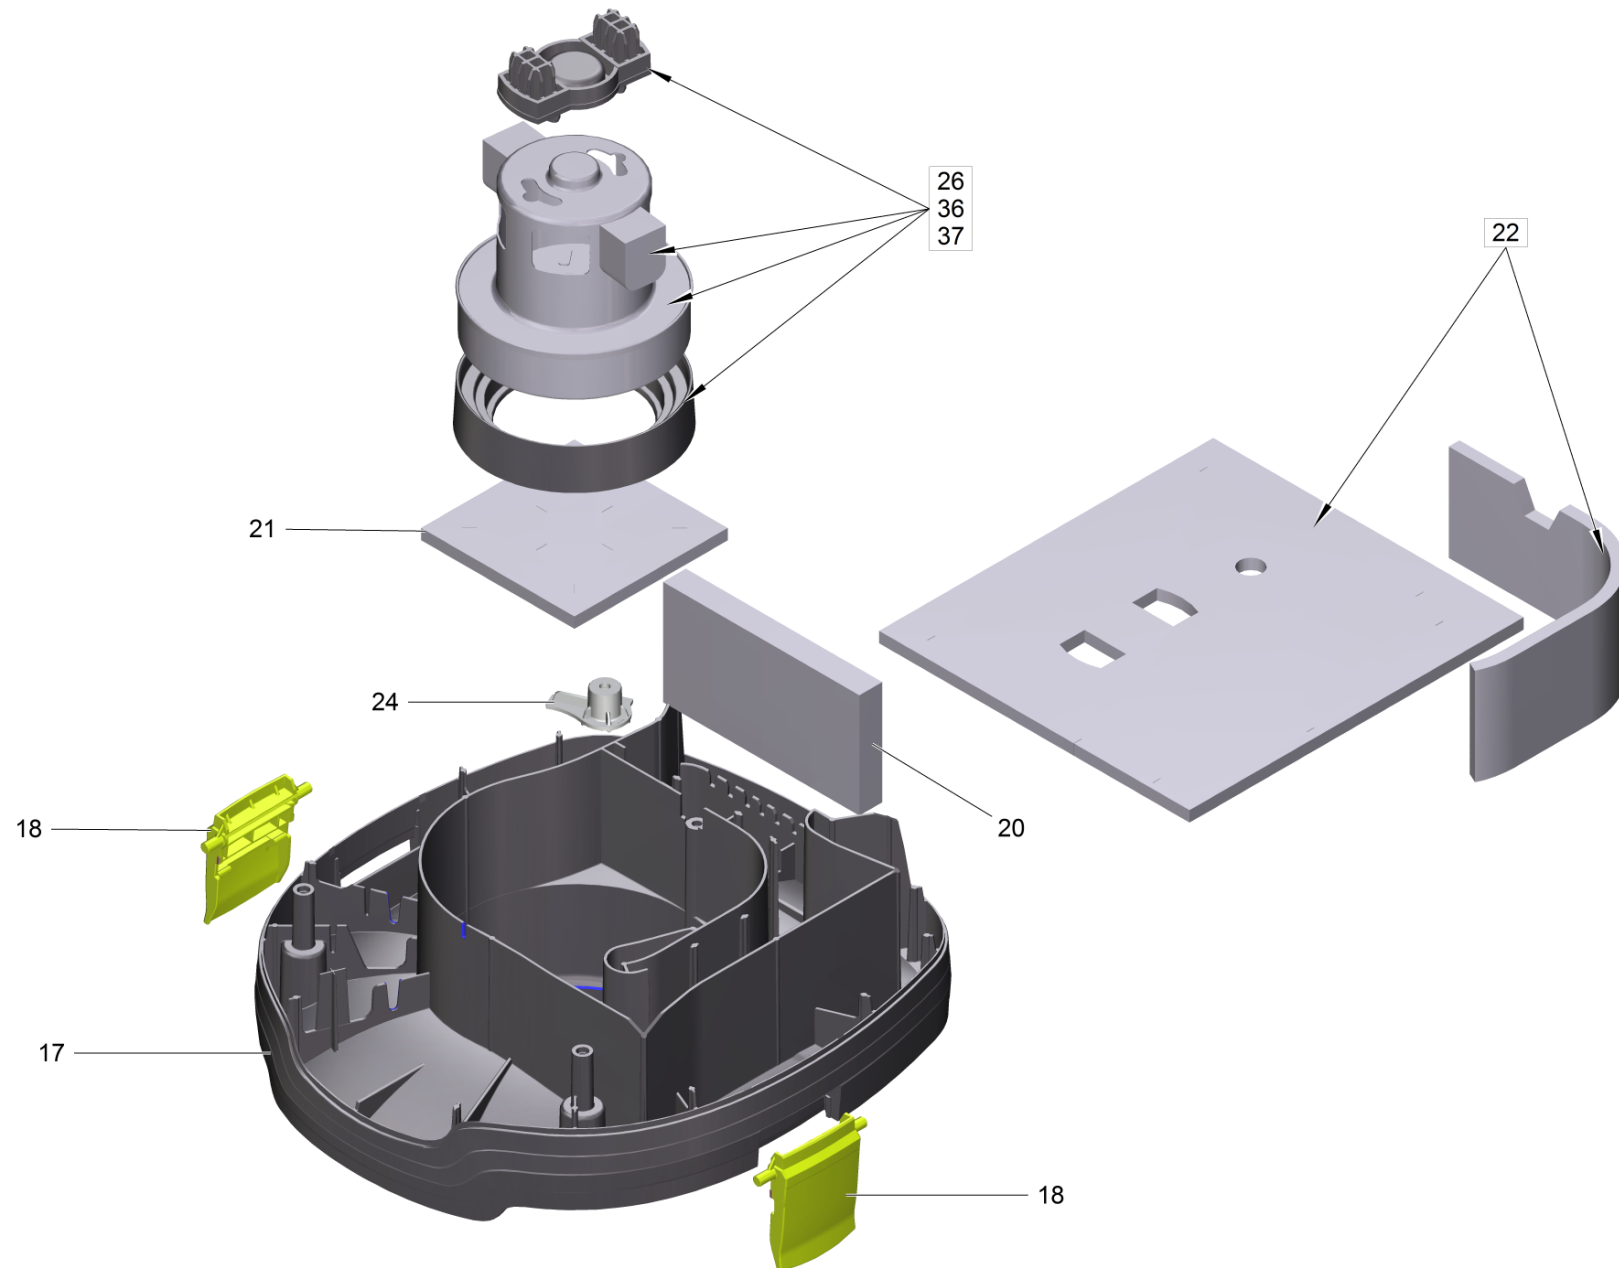

## 4 Spare parts list T 7/1 Classic \*EU (5.972-954.0)

Professional \ Vacuum cleaner \ Dry vacuum cleaner \ T 7/1 Classic \*EU \ Spare parts list T 7/1 Classic \*EU

# 4 Spare parts list T 7/1 Classic \*EU (5.972-954.0)

Professional \ Vacuum cleaner \ Dry vacuum cleaner \ T 7/1 Classic \*EU \ Spare parts list T 7/1 Classic \*EU

#### 4 Spare parts list T 7/1 Classic \*EU (5.972-954.0)

Professional \ Vacuum cleaner \ Dry vacuum cleaner \ T 7/1 Classic \*EU \ Spare parts list T 7/1 Classic \*EU

POS	Article no.	Description	Quantity	Unit	valid from	valid until
15	2.889-060.0	Cover replacement	1	PC		
26	2.889-070.0	Electrical small parts replacement	1	PC		
45	5.343-022.0	Locking ring	1	PC		
44	5.034-163.0	Suction connection T	1	PC		549999
44	5.034-163.0	Suction connection T	1	PC	550000	
41	2.889-099.0	Filtering basket complete replacement	1	PC		
40	2.889-201.0	Tank replacement	1	PC	550000	
40	2.889-098.0	Tank replacement	1	PC		549999
37	2.889-105.0	Set carbon brushes	1	PC		
36	4.610-031.0	Turbine complete	1	PC	550000	
16	6.630-769.0	Switch	1	PC		
36	4.610-000.0	Suction blower complete replacement	1	PC		549999
25	2.889-128.0	Power cable replacement	1	PC	550000	
25	2.889-063.0	Power cable replacement	1	PC		549999
24	5.034-609.0	Blank holder 6mm	1	PC	550000	
24	5.033-036.0	Strain relief	1	PC		549999
23	6.346-043.0	Ferrite ring	1	PC		
22	2.889-059.0	Set filter	1	PC		
21	2.889-119.0	Set filter motor protecting	1	PC		
20	6.414-058.0	Filter T7/1	1	PC	550000	
17	2.889-062.0	Housing base plate replacement	1	PC		
999		Accessories	1	PC		
42	5.515-020.0	Wheel	2	PC		
43	6.435-353.0	Castor D 42	2	PC		
18	5.033-035.0	Locking clip	2	PC		
55	7.303-086.0	Screw 5x30 -10.9-R2R (K-In6Rd)	4	PC		