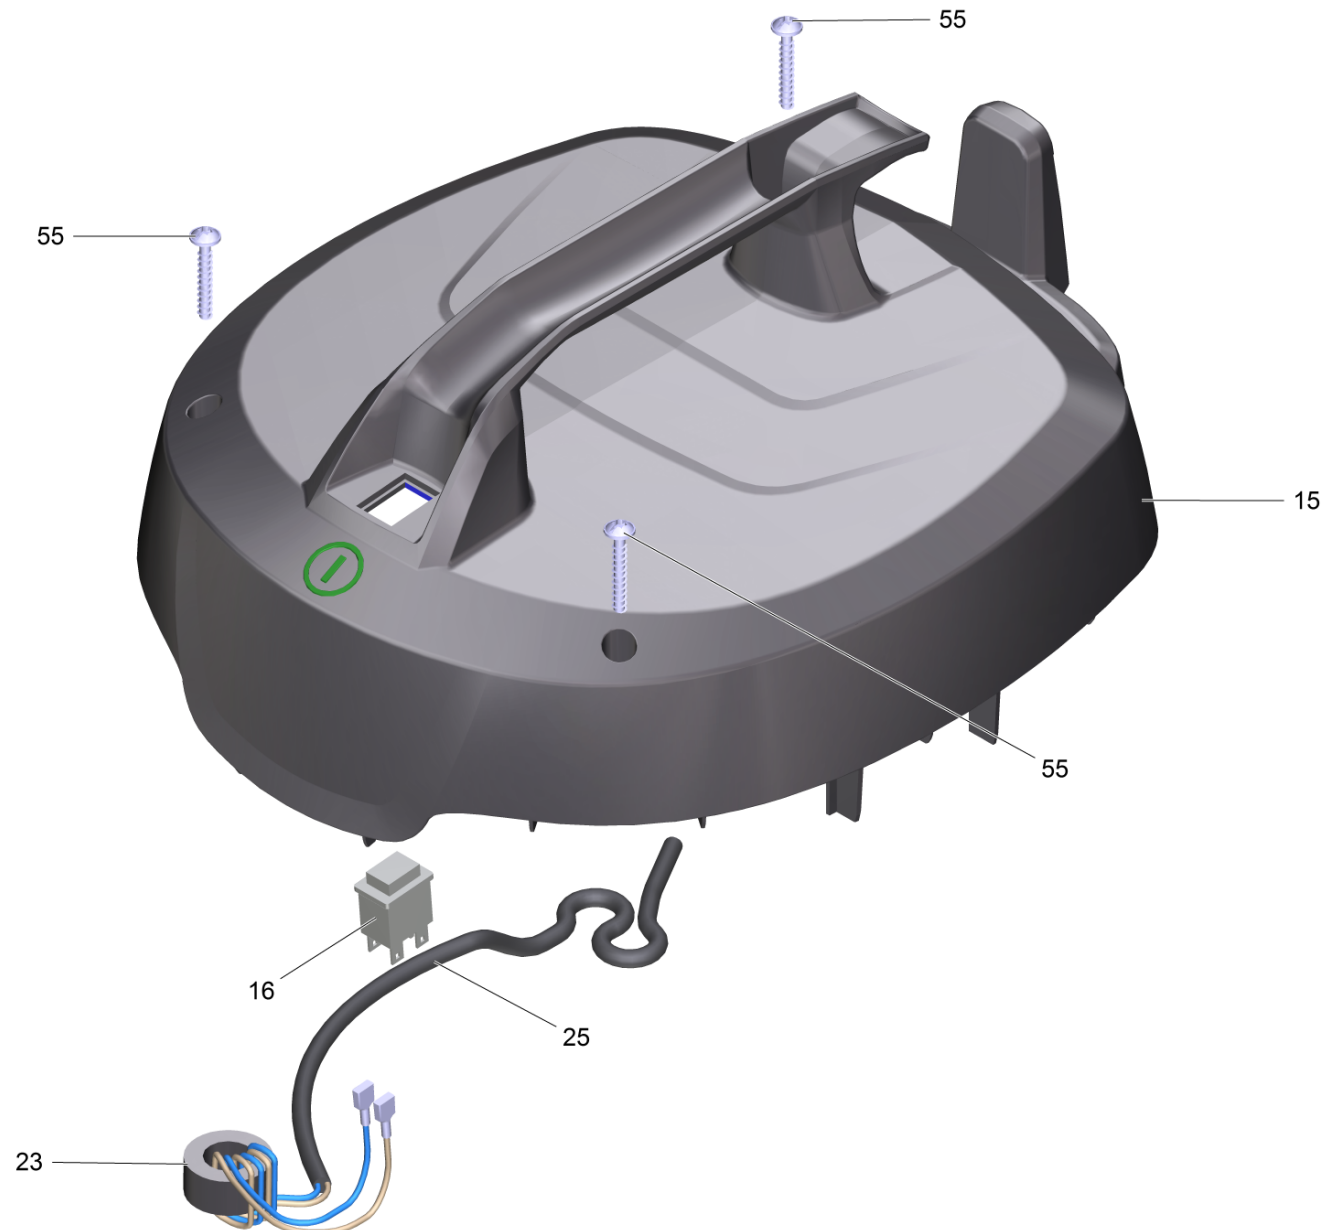

## 4 Spare parts list T 7/1 Classic \*EU (5.972-954.0)

Professional \ Vacuum cleaner \ Dry vacuum cleaner \ T 7/1 Classic \*EU \ Spare parts list T 7/1 Classic \*EU

# 4 Spare parts list T 7/1 Classic \*EU (5.972-954.0)

Professional \ Vacuum cleaner \ Dry vacuum cleaner \ T 7/1 Classic \*EU \ Spare parts list T 7/1 Classic \*EU

#### 4 Spare parts list T 7/1 Classic \*EU (5.972-954.0)

Professional \ Vacuum cleaner \ Dry vacuum cleaner \ T 7/1 Classic \*EU \ Spare parts list T 7/1 Classic \*EU

POS	Article no.	Description	Quantity	Unit	valid from	valid until
15	2.889-060.0	Cover replacement	1	PC		
26	2.889-070.0	Electrical small parts replacement	1	PC		
45	5.343-022.0	Locking ring	1	PC		
44	5.034-163.0	Suction connection T	1	PC		549999
44	5.034-163.0	Suction connection T	1	PC	550000	
41	2.889-099.0	Filtering basket complete replacement	1	PC		
40	2.889-201.0	Tank replacement	1	PC	550000	
40	2.889-098.0	Tank replacement	1	PC		549999
37	2.889-105.0	Set carbon brushes	1	PC		
36	4.610-031.0	Turbine complete	1	PC	550000	
16	6.630-769.0	Switch	1	PC		
36	4.610-000.0	Suction blower complete replacement	1	PC		549999
25	2.889-128.0	Power cable replacement	1	PC	550000	
25	2.889-063.0	Power cable replacement	1	PC		549999
24	5.034-609.0	Blank holder 6mm	1	PC	550000	
24	5.033-036.0	Strain relief	1	PC		549999
23	6.346-043.0	Ferrite ring	1	PC		
22	2.889-059.0	Set filter	1	PC		
21	2.889-119.0	Set filter motor protecting	1	PC		
20	6.414-058.0	Filter T7/1	1	PC	550000	
17	2.889-062.0	Housing base plate replacement	1	PC		
999		Accessories	1	PC		
42	5.515-020.0	Wheel	2	PC		
43	6.435-353.0	Castor D 42	2	PC		
18	5.033-035.0	Locking clip	2	PC		
55	7.303-086.0	Screw 5x30 -10.9-R2R (K-In6Rd)	4	PC		