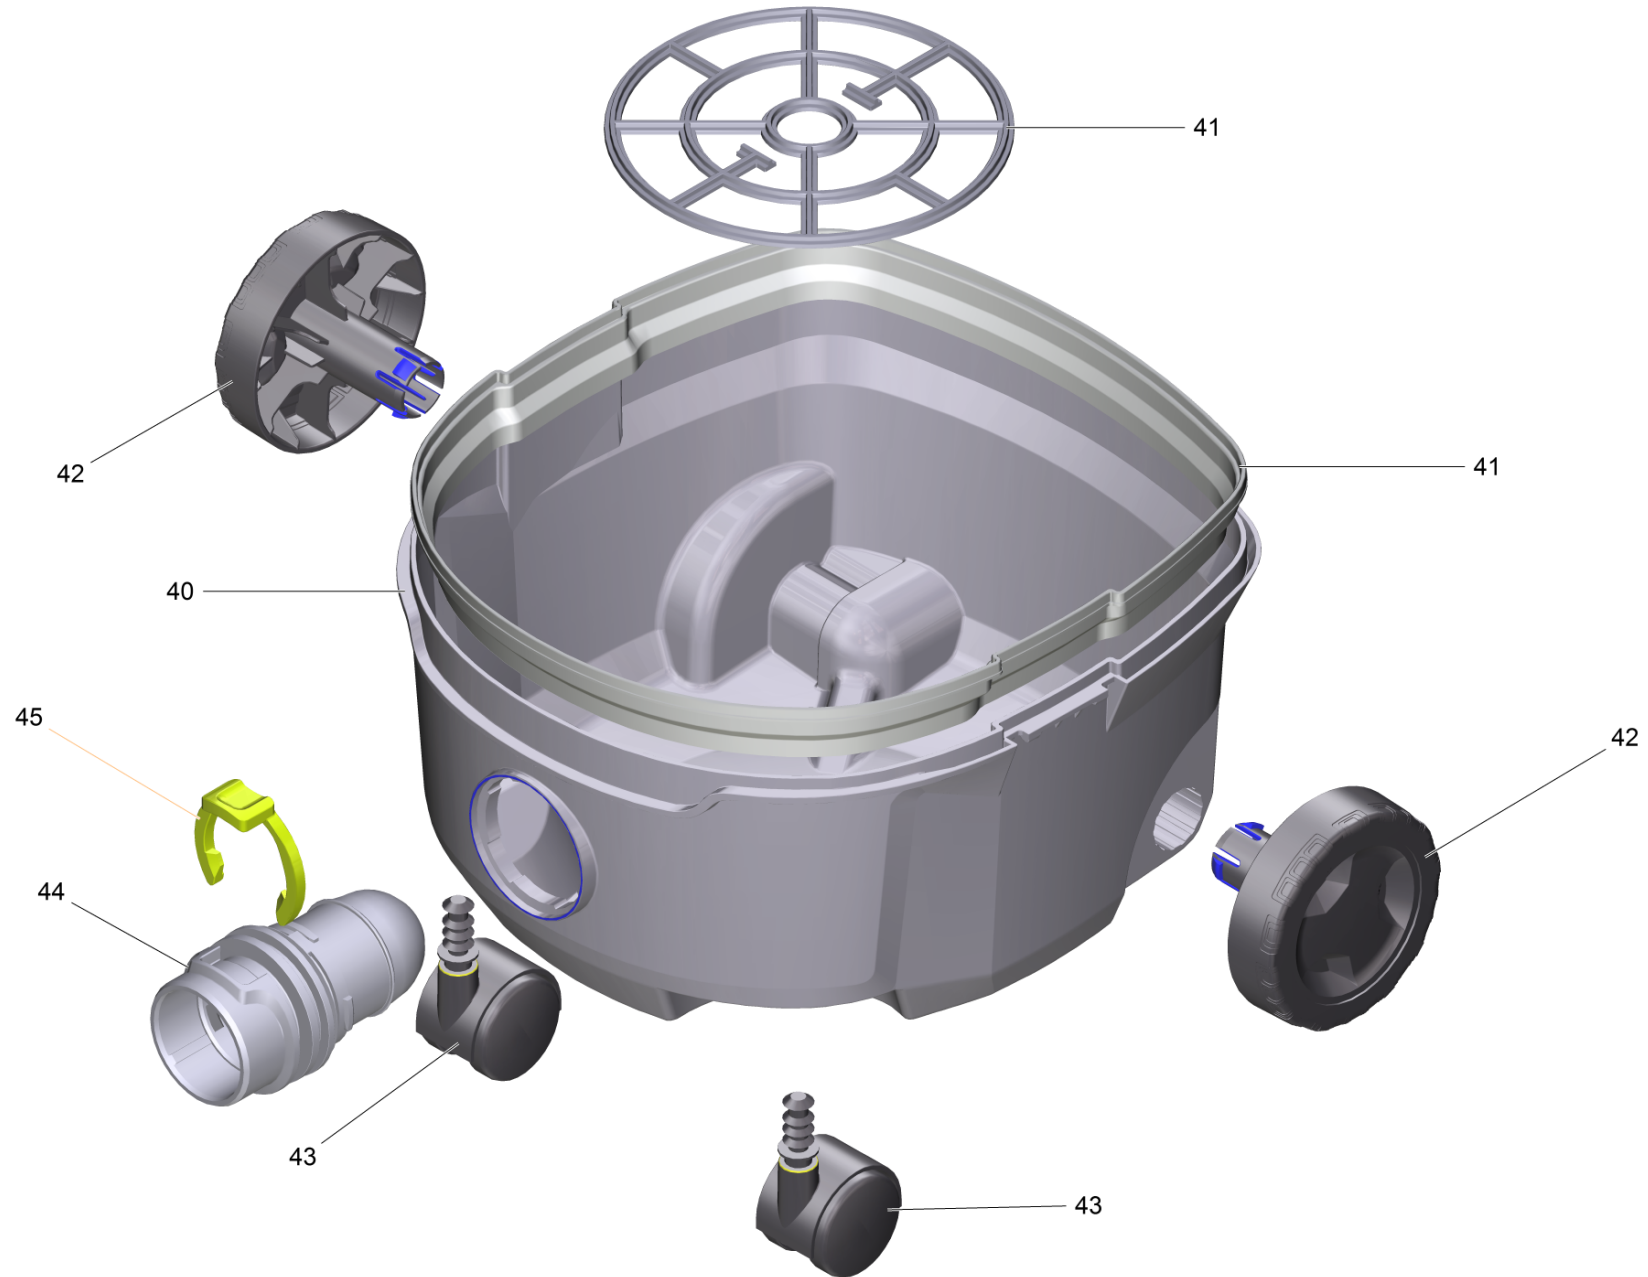

## 4 Spare parts list T 7/1 Classic \*EU (5.972-954.0)

Professional \ Vacuum cleaner \ Dry vacuum cleaner \ T 7/1 Classic \*EU \ Spare parts list T 7/1 Classic \*EU

# 4 Spare parts list T 7/1 Classic \*EU (5.972-954.0)

Professional \ Vacuum cleaner \ Dry vacuum cleaner \ T 7/1 Classic \*EU \ Spare parts list T 7/1 Classic \*EU

#### 4 Spare parts list T 7/1 Classic \*EU (5.972-954.0)

Professional \ Vacuum cleaner \ Dry vacuum cleaner \ T 7/1 Classic \*EU \ Spare parts list T 7/1 Classic \*EU

POS	Article no.	Description	Quantity	Unit	valid from	valid until
15	2.889-060.0	Cover replacement	1	PC		
26	2.889-070.0	Electrical small parts replacement	1	PC		
45	5.343-022.0	Locking ring	1	PC		
44	5.034-163.0	Suction connection T	1	PC		549999
44	5.034-163.0	Suction connection T	1	PC	550000	
41	2.889-099.0	Filtering basket complete replacement	1	PC		
40	2.889-201.0	Tank replacement	1	PC	550000	
40	2.889-098.0	Tank replacement	1	PC		549999
37	2.889-105.0	Set carbon brushes	1	PC		
36	4.610-031.0	Turbine complete	1	PC	550000	
16	6.630-769.0	Switch	1	PC		
36	4.610-000.0	Suction blower complete replacement	1	PC		549999
25	2.889-128.0	Power cable replacement	1	PC	550000	
25	2.889-063.0	Power cable replacement	1	PC		549999
24	5.034-609.0	Blank holder 6mm	1	PC	550000	
24	5.033-036.0	Strain relief	1	PC		549999
23	6.346-043.0	Ferrite ring	1	PC		
22	2.889-059.0	Set filter	1	PC		
21	2.889-119.0	Set filter motor protecting	1	PC		
20	6.414-058.0	Filter T7/1	1	PC	550000	
17	2.889-062.0	Housing base plate replacement	1	PC		
999		Accessories	1	PC		
42	5.515-020.0	Wheel	2	PC		
43	6.435-353.0	Castor D 42	2	PC		
18	5.033-035.0	Locking clip	2	PC		
55	7.303-086.0	Screw 5x30 -10.9-R2R (K-In6Rd)	4	PC		