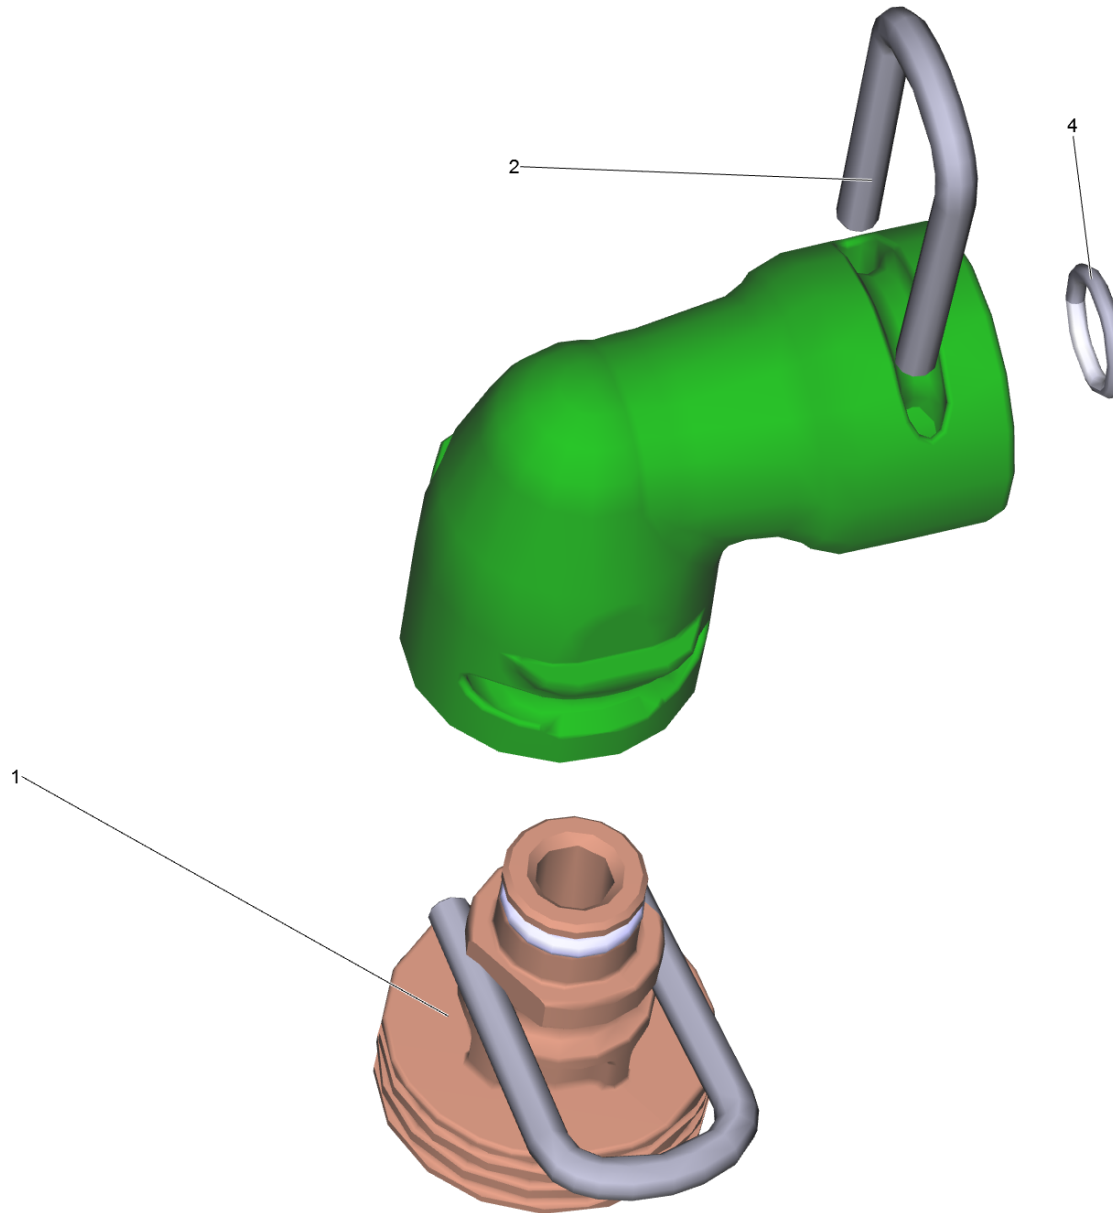

14 Spare part set nozzles 020 (2.885-312.0)

Professional \ High pressure cleaner cold water \ Electric motor \ HD 5/15 CX Plus *EU \ Spare parts list HD 5/12CX HD 6/13CX \ Accessories \ Surface cleaner \ Spare part set nozzles 020

POS	Article no.	Description	Quantity	Unit
1		Nozzle complete 15020	1.000	ST
2	5.037-151.0	Clamp	2.000	ST
4	6.362-661.0	O-Ring seal 5,0 X 1,0-NBR 80	2.000	ST