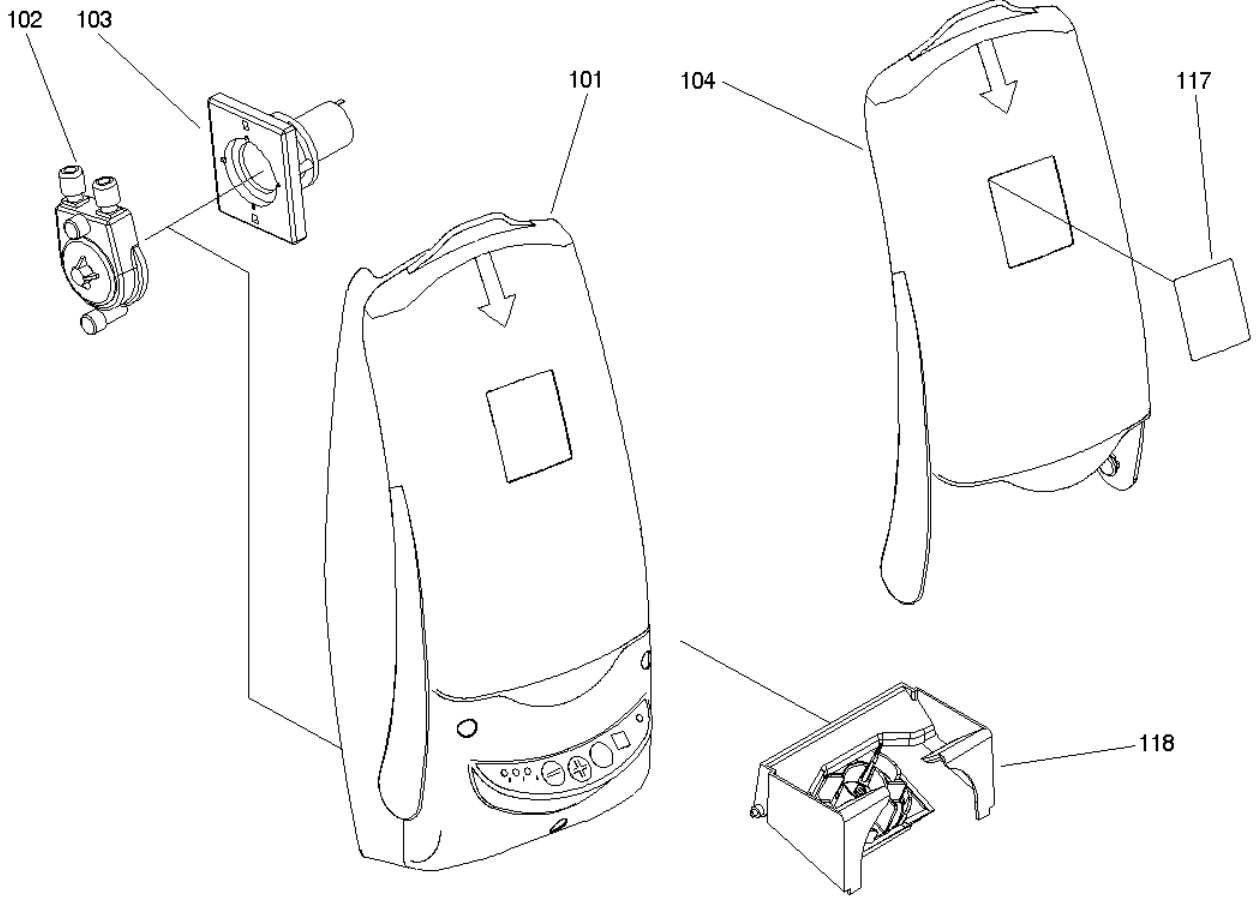

Spare parts list

TASKI®

IntelliDose

 **Diversey**TM
A SOLENIS COMPANY

Table of contents

TASKI IntelliDose_1	3
Dosing Unit	4
Attaching Parts	6

TASKI IntelliDose_1

Description

Dosing Unit

Attaching Parts

j-fit /1.4

01

Dosing Unit

Article no.	Description	Quantity	Unit
4127307	Housing compl	1	PC
1208758	Cartridge 150ml Norprene 6/6mm 5oz DET	1	PC
4128537	Gear motor 50T compl	1	PC
4127178	Cover	1	PC
4127308	Flowmeter compl	1	PC
4127169	Flowmeter	1	PC
4130411	Filter compl	1	PC
4127930	Angle flange	2	PC
4128841	Nippel set	1	PC
4128830	T-nipple 12-6-12	1	PC
4122625	Hose 5/9 PVC	0,08	M
4066380	Check valve	1	PC
4129114	Cover	1	PC
4104790	Filter	1	PC
4127943	Label IntelliDose	1	PC
1207324	Spigot Plate Assy + Pouch Support	1	PC

Attaching Parts

j-fit /1.3

02

Attaching Parts

Article no.	Description	Quantity	Unit	used for
4127947	Plate	1	PC	7516241 - IntelliDose swingo 2500-3500
4127179	Intermediate part	1	PC	
4019430	Raised cheese hd.screw M4x8	4	PC	7516241 - IntelliDose swingo 2500-3500
4007440	Washer 4,3/ 9x0,8	4	PC	7516241 - IntelliDose swingo 2500-3500
4122641	Screw delta PT Torx 40x16	2	PC	7516241 - IntelliDose swingo 2500-3500
4127954	Support	1	PC	7516241 - IntelliDose swingo 2500-3500
4073650	Raised cheese hd.screw M5x12	2	PC	7516241 - IntelliDose swingo 2500-3500
4132304	Hose 2,5/4 PA	0,4	M	
4108260	Pressure switch	1	PC	7516242 - IntelliDose swingo XP
4130057	Cover	1	PC	7518212 - IntelliDose swingo 4000/5000
4130051	Angle bracket	1	PC	7518212 - IntelliDose swingo 4000/5000
4130058	Cover	1	PC	7518212 - IntelliDose swingo 4000/5000
4019410	Socket head cap screw M5x8	2	PC	7518212 - IntelliDose swingo 4000/5000
4107130	Thread form screw torx M5x12	4	PC	7518212 - IntelliDose swingo 4000/5000