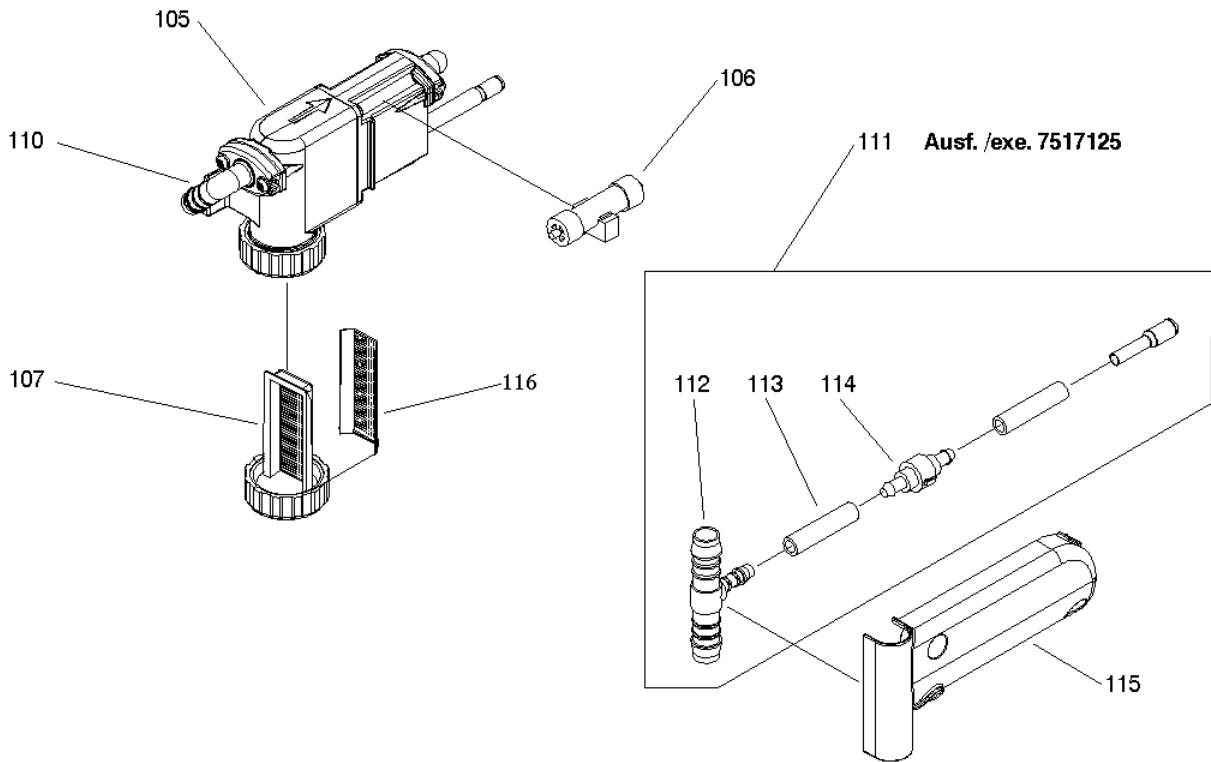

Spare parts list

TASKI®

IntelliDose

 **Diversey**TM
A SOLENIS COMPANY

Table of contents

TASKI IntelliDose_1	3
Dosing Unit	4
Attaching Parts	6

TASKI IntelliDose_1

Description

Dosing Unit

Attaching Parts

j-fit /1.4

01

Dosing Unit

Article no.	Description	Quantity	Unit
4127307	Housing compl	1	PC
1208758	Cartridge 150ml Norprene 6/6mm 5oz DET	1	PC
4128537	Gear motor 50T compl	1	PC
4127178	Cover	1	PC
4127308	Flowmeter compl	1	PC
4127169	Flowmeter	1	PC
4130411	Filter compl	1	PC
4127930	Angle flange	2	PC
4128841	Nippel set	1	PC
4128830	T-nipple 12-6-12	1	PC
4122625	Hose 5/9 PVC	0,08	M
4066380	Check valve	1	PC
4129114	Cover	1	PC
4104790	Filter	1	PC
4127943	Label IntelliDose	1	PC
1207324	Spigot Plate Assy + Pouch Support	1	PC

Attaching Parts

j-fit /1.3

02

Attaching Parts

Article no.	Description	Quantity	Unit	used for
4127947	Plate	1	PC	7516241 - IntelliDose swingo 2500-3500
4127179	Intermediate part	1	PC	
4019430	Raised cheese hd.screw M4x8	4	PC	7516241 - IntelliDose swingo 2500-3500
4007440	Washer 4,3/ 9x0,8	4	PC	7516241 - IntelliDose swingo 2500-3500
4122641	Screw delta PT Torx 40x16	2	PC	7516241 - IntelliDose swingo 2500-3500
4127954	Support	1	PC	7516241 - IntelliDose swingo 2500-3500
4073650	Raised cheese hd.screw M5x12	2	PC	7516241 - IntelliDose swingo 2500-3500
4132304	Hose 2,5/4 PA	0,4	M	
4108260	Pressure switch	1	PC	7516242 - IntelliDose swingo XP
4130057	Cover	1	PC	7518212 - IntelliDose swingo 4000/5000
4130051	Angle bracket	1	PC	7518212 - IntelliDose swingo 4000/5000
4130058	Cover	1	PC	7518212 - IntelliDose swingo 4000/5000
4019410	Socket head cap screw M5x8	2	PC	7518212 - IntelliDose swingo 4000/5000
4107130	Thread form screw torx M5x12	4	PC	7518212 - IntelliDose swingo 4000/5000