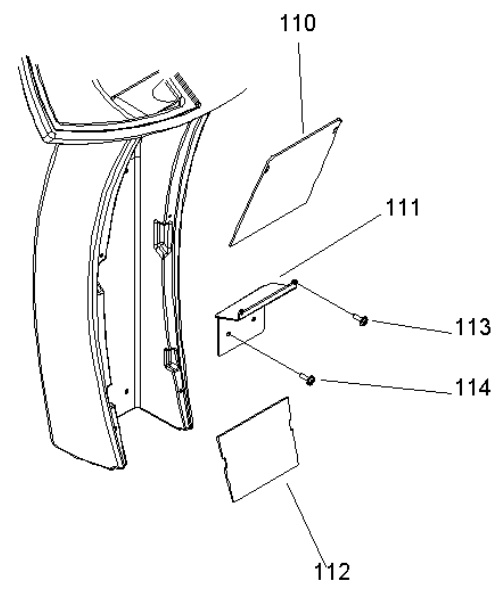

Dosing Unit

Attaching Parts

j-fit /1.4

01

Dosing Unit

Article no.	Description	Quantity	Unit
4127307	Housing compl	1	PC
1208758	Cartridge 150ml Norprene 6/6mm 5oz DET	1	PC
4128537	Gear motor 50T compl	1	PC
4127178	Cover	1	PC
4127308	Flowmeter compl	1	PC
4127169	Flowmeter	1	PC
4130411	Filter compl	1	PC
4127930	Angle flange	2	PC
4128841	Nippel set	1	PC
4128830	T-nipple 12-6-12	1	PC
4122625	Hose 5/9 PVC	0,08	M
4066380	Check valve	1	PC
4129114	Cover	1	PC
4104790	Filter	1	PC
4127943	Label IntelliDose	1	PC
1207324	Spigot Plate Assy + Pouch Support	1	PC

Attaching Parts

j-fit /1.3

02

Attaching Parts

Article no.	Description	Quantity	Unit	used for
4127947	Plate	1	PC	7516241 - IntelliDose swingo 2500-3500
4127179	Intermediate part	1	PC	
4019430	Raised cheese hd.screw M4x8	4	PC	7516241 - IntelliDose swingo 2500-3500
4007440	Washer 4,3/ 9x0,8	4	PC	7516241 - IntelliDose swingo 2500-3500
4122641	Screw delta PT Torx 40x16	2	PC	7516241 - IntelliDose swingo 2500-3500
4127954	Support	1	PC	7516241 - IntelliDose swingo 2500-3500
4073650	Raised cheese hd.screw M5x12	2	PC	7516241 - IntelliDose swingo 2500-3500
4132304	Hose 2,5/4 PA	0,4	M	
4108260	Pressure switch	1	PC	7516242 - IntelliDose swingo XP
4130057	Cover	1	PC	7518212 - IntelliDose swingo 4000/5000
4130051	Angle bracket	1	PC	7518212 - IntelliDose swingo 4000/5000
4130058	Cover	1	PC	7518212 - IntelliDose swingo 4000/5000
4019410	Socket head cap screw M5x8	2	PC	7518212 - IntelliDose swingo 4000/5000
4107130	Thread form screw torx M5x12	4	PC	7518212 - IntelliDose swingo 4000/5000