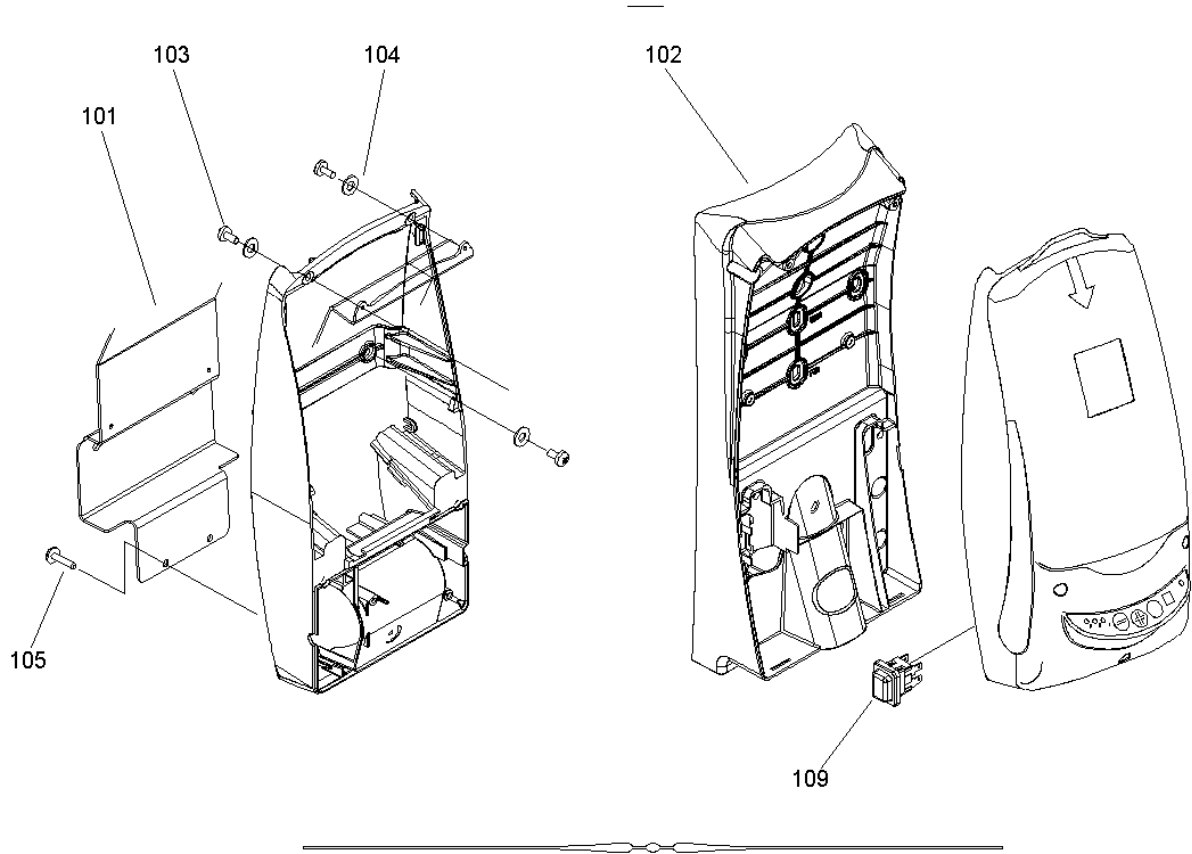

Dosing Unit

Attaching Parts

j-fit /1.4

01

Dosing Unit

Article no.	Description	Quantity	Unit
4127307	Housing compl	1	PC
1208758	Cartridge 150ml Norprene 6/6mm 5oz DET	1	PC
4128537	Gear motor 50T compl	1	PC
4127178	Cover	1	PC
4127308	Flowmeter compl	1	PC
4127169	Flowmeter	1	PC
4130411	Filter compl	1	PC
4127930	Angle flange	2	PC
4128841	Nippel set	1	PC
4128830	T-nipple 12-6-12	1	PC
4122625	Hose 5/9 PVC	0,08	M
4066380	Check valve	1	PC
4129114	Cover	1	PC
4104790	Filter	1	PC
4127943	Label IntelliDose	1	PC
1207324	Spigot Plate Assy + Pouch Support	1	PC

Attaching Parts

j-fit /1.3

02

Attaching Parts

Article no.	Description	Quantity	Unit	used for
4127947	Plate	1	PC	7516241 - IntelliDose swingo 2500-3500
4127179	Intermediate part	1	PC	
4019430	Raised cheese hd.screw M4x8	4	PC	7516241 - IntelliDose swingo 2500-3500
4007440	Washer 4,3/ 9x0,8	4	PC	7516241 - IntelliDose swingo 2500-3500
4122641	Screw delta PT Torx 40x16	2	PC	7516241 - IntelliDose swingo 2500-3500
4127954	Support	1	PC	7516241 - IntelliDose swingo 2500-3500
4073650	Raised cheese hd.screw M5x12	2	PC	7516241 - IntelliDose swingo 2500-3500
4132304	Hose 2,5/4 PA	0,4	M	
4108260	Pressure switch	1	PC	7516242 - IntelliDose swingo XP
4130057	Cover	1	PC	7518212 - IntelliDose swingo 4000/5000
4130051	Angle bracket	1	PC	7518212 - IntelliDose swingo 4000/5000
4130058	Cover	1	PC	7518212 - IntelliDose swingo 4000/5000
4019410	Socket head cap screw M5x8	2	PC	7518212 - IntelliDose swingo 4000/5000
4107130	Thread form screw torx M5x12	4	PC	7518212 - IntelliDose swingo 4000/5000