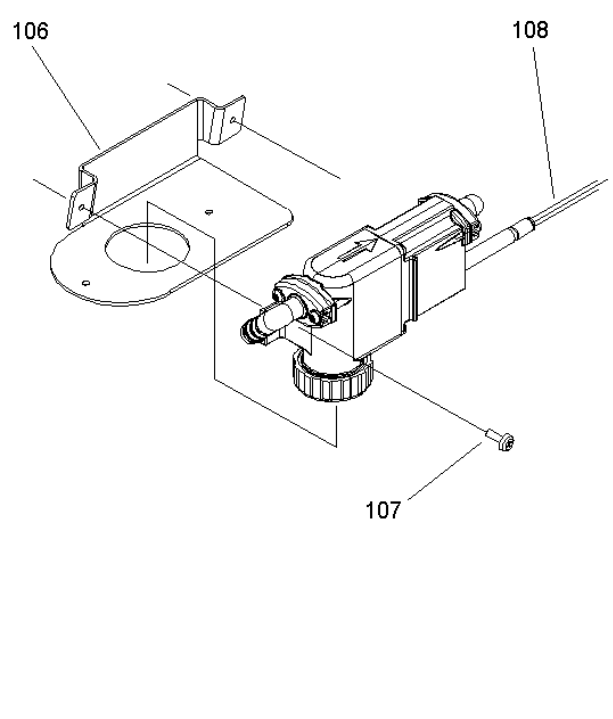

Dosing Unit

Attaching Parts

j-fit /1.4

01

Dosing Unit

Article no.	Description	Quantity	Unit
4127307	Housing compl	1	PC
1208758	Cartridge 150ml Norprene 6/6mm 5oz DET	1	PC
4128537	Gear motor 50T compl	1	PC
4127178	Cover	1	PC
4127308	Flowmeter compl	1	PC
4127169	Flowmeter	1	PC
4130411	Filter compl	1	PC
4127930	Angle flange	2	PC
4128841	Nippel set	1	PC
4128830	T-nipple 12-6-12	1	PC
4122625	Hose 5/9 PVC	0,08	M
4066380	Check valve	1	PC
4129114	Cover	1	PC
4104790	Filter	1	PC
4127943	Label IntelliDose	1	PC
1207324	Spigot Plate Assy + Pouch Support	1	PC

Attaching Parts

j-fit /1.3

02

Attaching Parts

Article no.	Description	Quantity	Unit	used for
4127947	Plate	1	PC	7516241 - IntelliDose swingo 2500-3500
4127179	Intermediate part	1	PC	
4019430	Raised cheese hd.screw M4x8	4	PC	7516241 - IntelliDose swingo 2500-3500
4007440	Washer 4,3/ 9x0,8	4	PC	7516241 - IntelliDose swingo 2500-3500
4122641	Screw delta PT Torx 40x16	2	PC	7516241 - IntelliDose swingo 2500-3500
4127954	Support	1	PC	7516241 - IntelliDose swingo 2500-3500
4073650	Raised cheese hd.screw M5x12	2	PC	7516241 - IntelliDose swingo 2500-3500
4132304	Hose 2,5/4 PA	0,4	M	
4108260	Pressure switch	1	PC	7516242 - IntelliDose swingo XP
4130057	Cover	1	PC	7518212 - IntelliDose swingo 4000/5000
4130051	Angle bracket	1	PC	7518212 - IntelliDose swingo 4000/5000
4130058	Cover	1	PC	7518212 - IntelliDose swingo 4000/5000
4019410	Socket head cap screw M5x8	2	PC	7518212 - IntelliDose swingo 4000/5000
4107130	Thread form screw torx M5x12	4	PC	7518212 - IntelliDose swingo 4000/5000