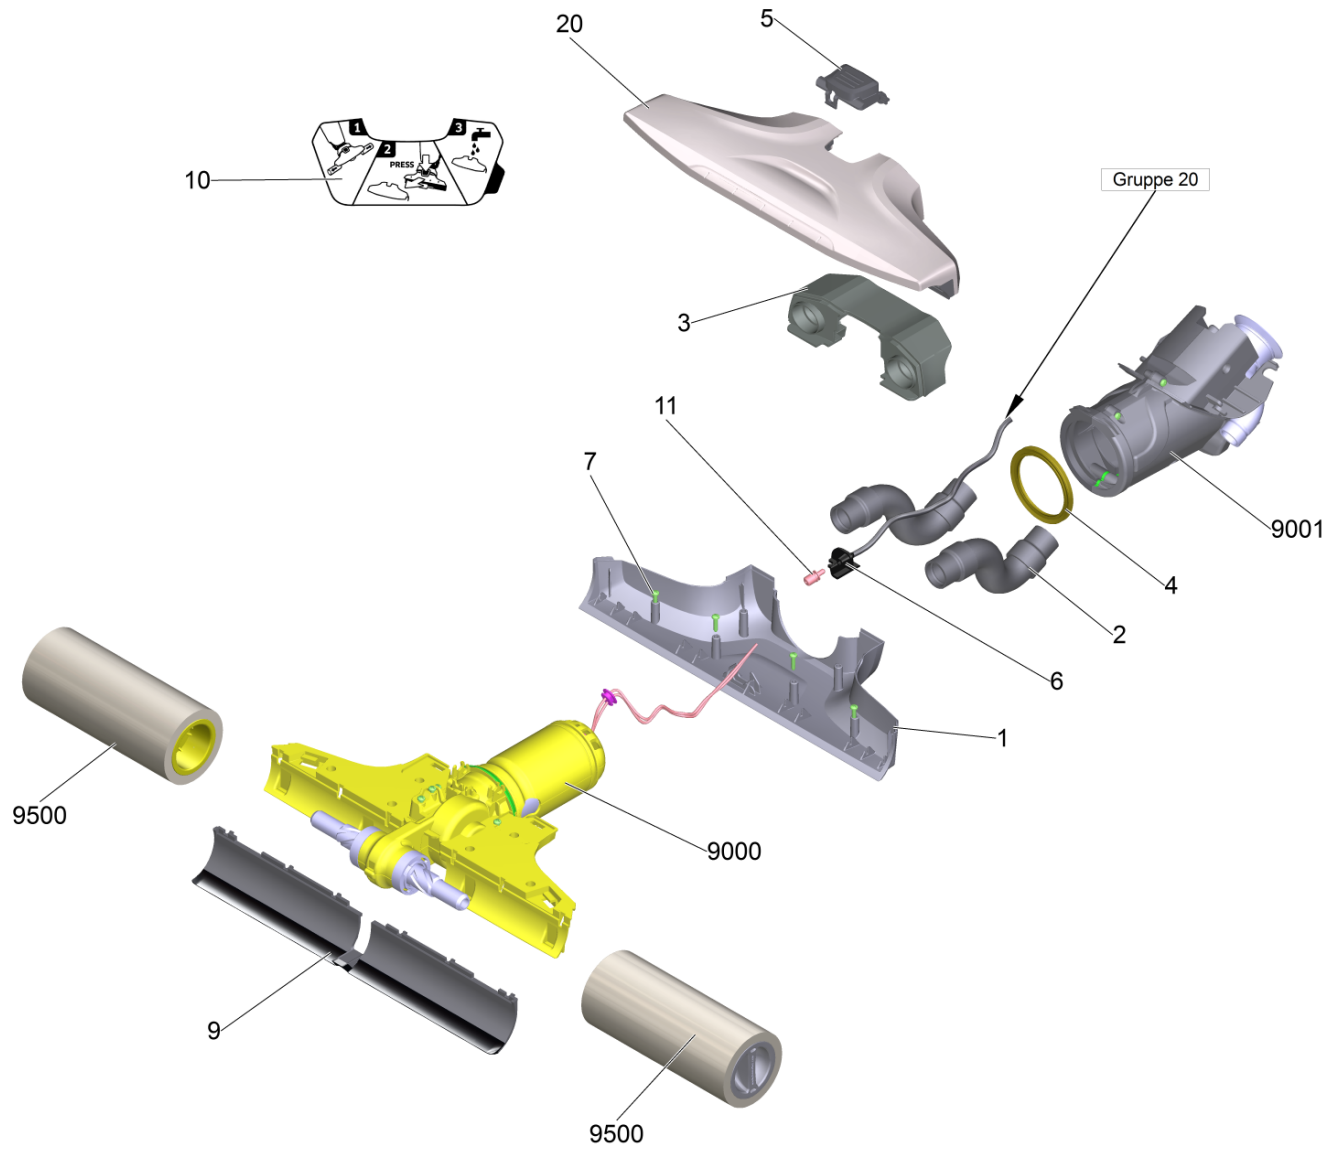

# 10 Power brush complete yellow FC 5 alt

Home and Garden \ Hard surfaces cleaner \ FC 5 \*EU \ Power brush complete yellow FC 5 alt

## 10 Power brush complete yellow FC 5 alt

Home and Garden \ Hard surfaces cleaner \ FC 5 \*EU \ Power brush complete yellow FC 5 alt

**KÄRCHER**

POS	Article no.	Description	Quantity	Unit	Remark
9500	2.055-006.0	Set of rollers yellow set gelb	1	PC	
9500	2.055-007.0	Set of rollers grey set grau	1	PC	
20	2.055-019.0	Accessories vacuum channel yellow FC5	1	PC	
9500	2.055-021.0	Stone rollers set two parts	1	PC	
9500	2.055-022.0	Wooden rollers set	1	PC	
9001	4.055-049.0	Joint housing black for replacement	1	PC	with Bypass
9000	4.055-216.0	Housing transmission complete gr /withou	1	PC	
9001	4.055-224.0	Joint housing black for replacement	1	PC	without Bypass
9	5.055-410.0	Sweep edge	1	PC	
3	5.055-425.0	Covering cap hose connection	1	PC	
4	5.055-430.0	Seal	1	PC	
6	5.055-432.0	Hose connection	1	PC	
1	5.055-439.0	COVERING CLEANING HEAD	1	PC	
5	5.055-458.0	Locking part suction nozzle grey	1	PC	
11	5.055-506.0	Hose stem	1	PC	
10	5.397-816.3	Label vacuum channel packaged FC 5	1	PC	
7	6.303-557.0	Screw 3x12 Kombitorx T8	10	PC	
2	6.901-002.0	Suction hose complete	2	PC	