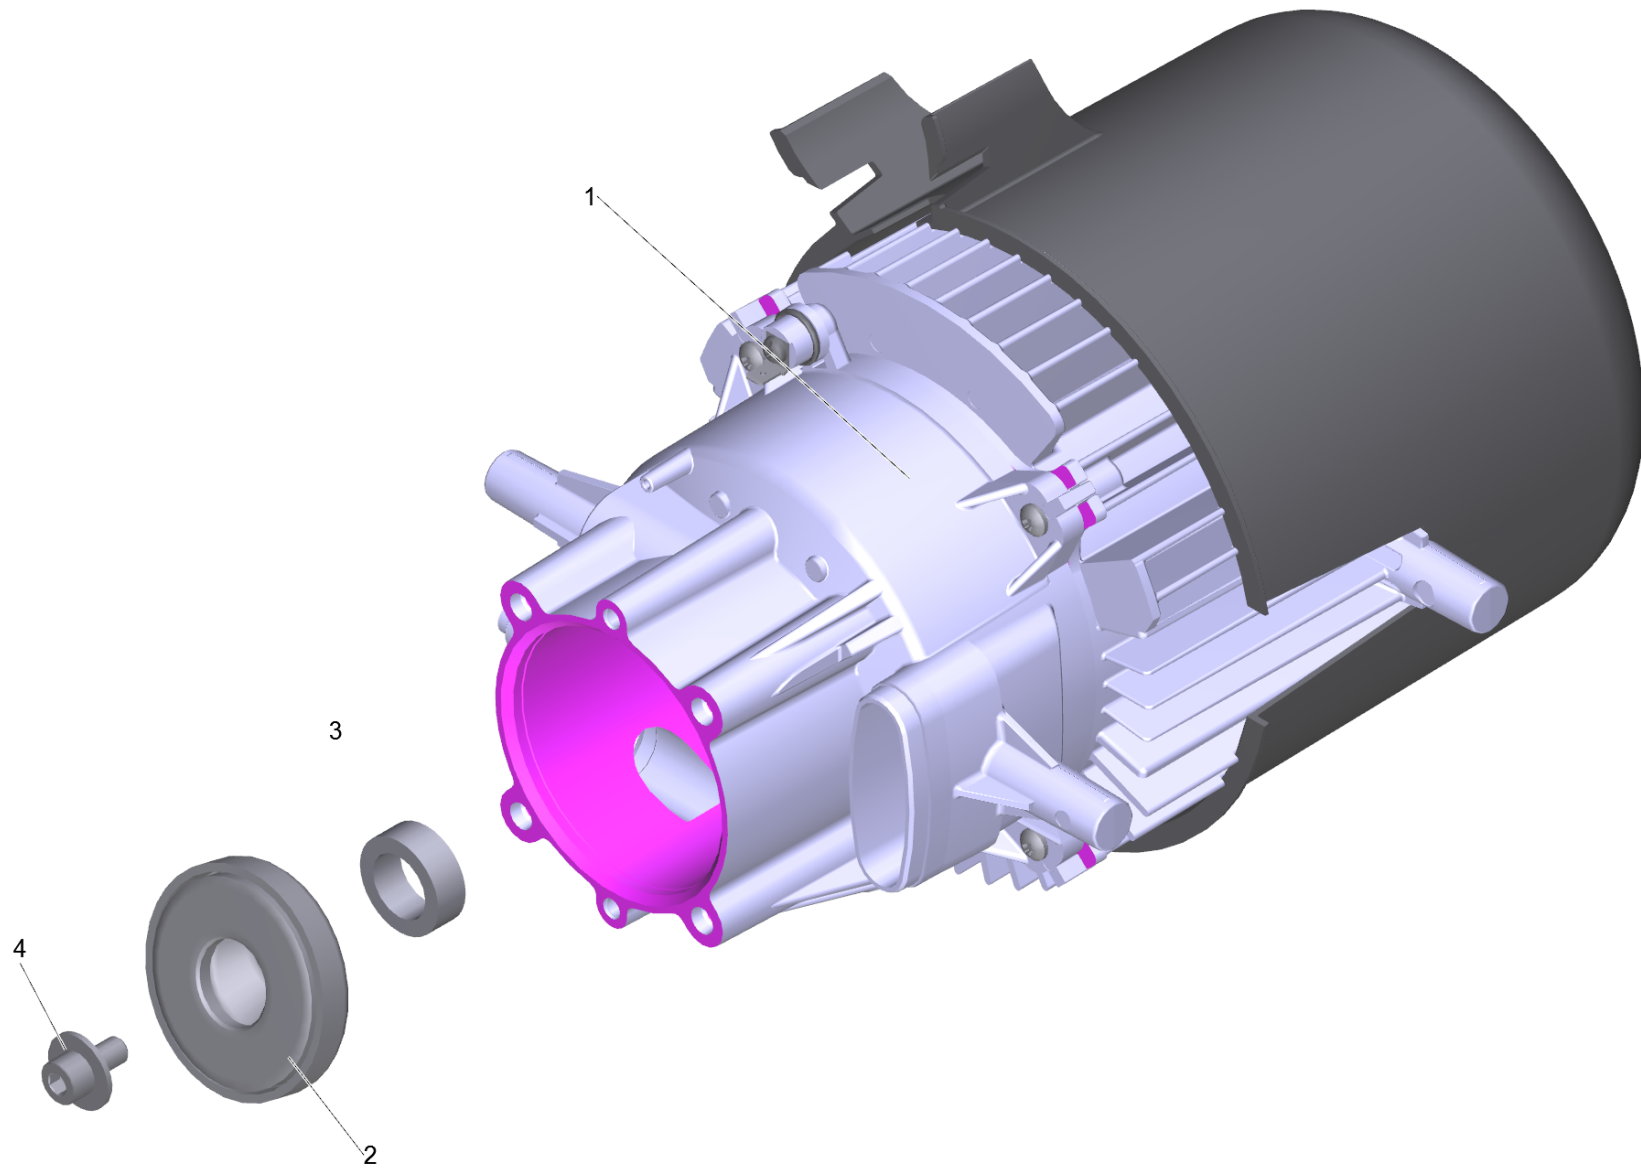

3 Set motor complete HD 6/15 M *EU (4.100-634.0)

Professional \ High pressure cleaner cold water \ Electric motor \ HD 6/15 M *EU \ Spare parts list HD 6/15 M \ Unit HD 6/15 M \ Pump set HD 6/15 M *EU (D128) \ Set motor complete HD 6/15 M *EU

POS	Article no.	Description	Quantity	Unit
1		Motor complete HD 6/15 M *EU (D128)	1.000	ST
3	5.116-144.0	Washer	1.000	ST
2	6.401-307.3	Wobble plate	1.000	ST
4	9.086-169.0	Wobble plate screw M8x16	1.000	ST