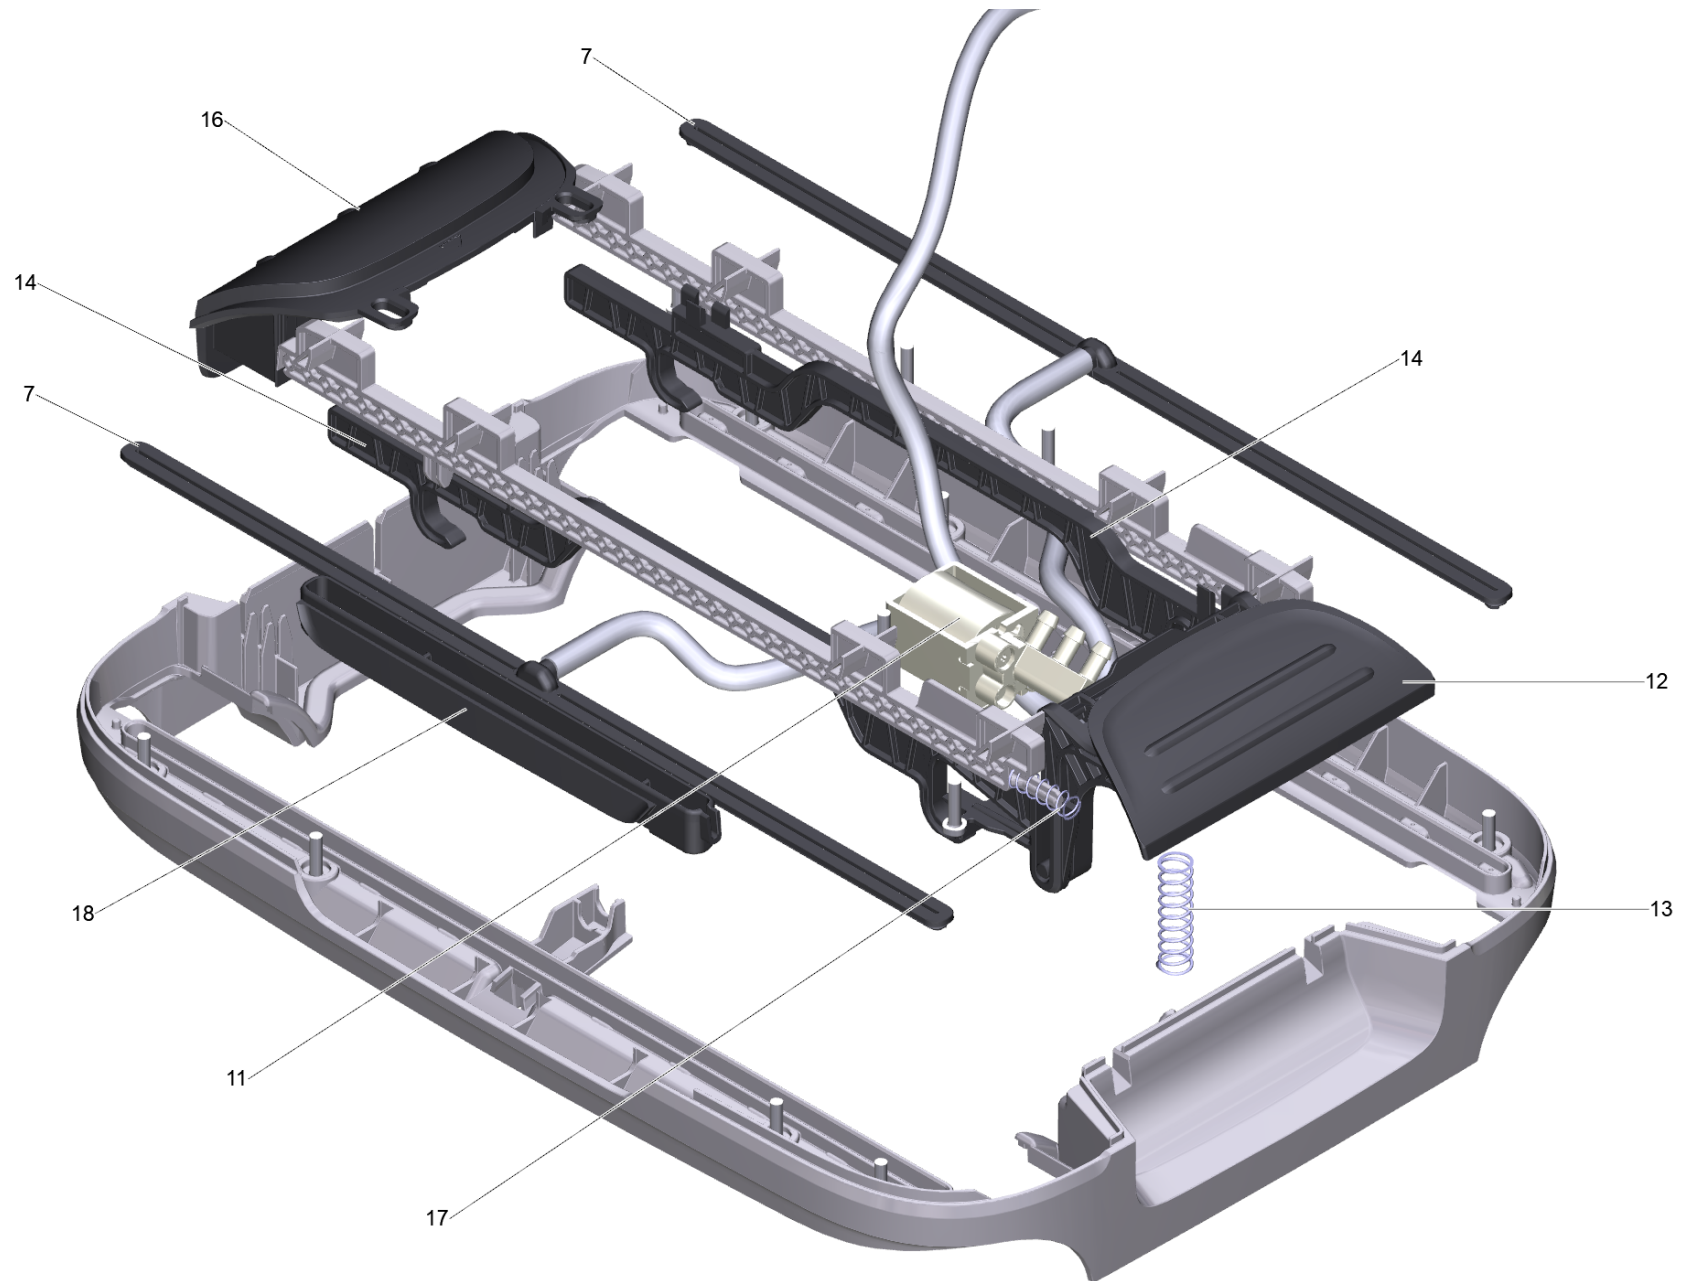

1 Power brush assembly FC 7

Home and Garden \ Hard surfaces cleaner \ FC 7 Cordless *AU \ Power brush complete FC 7 \ Power brush assembly FC 7

1 Power brush assembly FC 7

Home and Garden \ Hard surfaces cleaner \ FC 7 Cordless *AU \ Power brush complete FC 7 \ Power brush assembly FC 7

1 Power brush assembly FC 7

Home and Garden \ Hard surfaces cleaner \ FC 7 Cordless *AU \ Power brush complete FC 7 \ Power brush assembly FC 7

POS	Article no.	Description	Quantity	Unit
1	4.055-170.3	Joint complete for replacement	1	PC
2	4.055-165.3	Gear complete for replacement	1	PC
3	6.303-557.0	Screw 3x12 Kombitorx T8	20	PC
4	4.055-187.3	Cover power brush printed	1	PC
5	5.055-631.0	Frame power brush	1	PC
6	5.055-632.3	Covering cap power brush for replacement	1	PC
7	5.055-654.0	Seal water outlet	2	PC
8	9.038-695.0	Hose fresh water FC7	3	PC
11	6.686-620.3	Solenoid valve for replacement 22V	1	PC
12	5.055-618.3	Trigger for replacement	1	PC
13	6.330-283.0	Spring	1	PC
14	5.055-619.3	Pusher dirt water tank	2	PC
16	5.055-621.3	Stripper edge trigger for replacement	1	PC
17	6.330-284.0	Spring	2	PC
18	5.055-662.0	Optical fibre black	1	PC