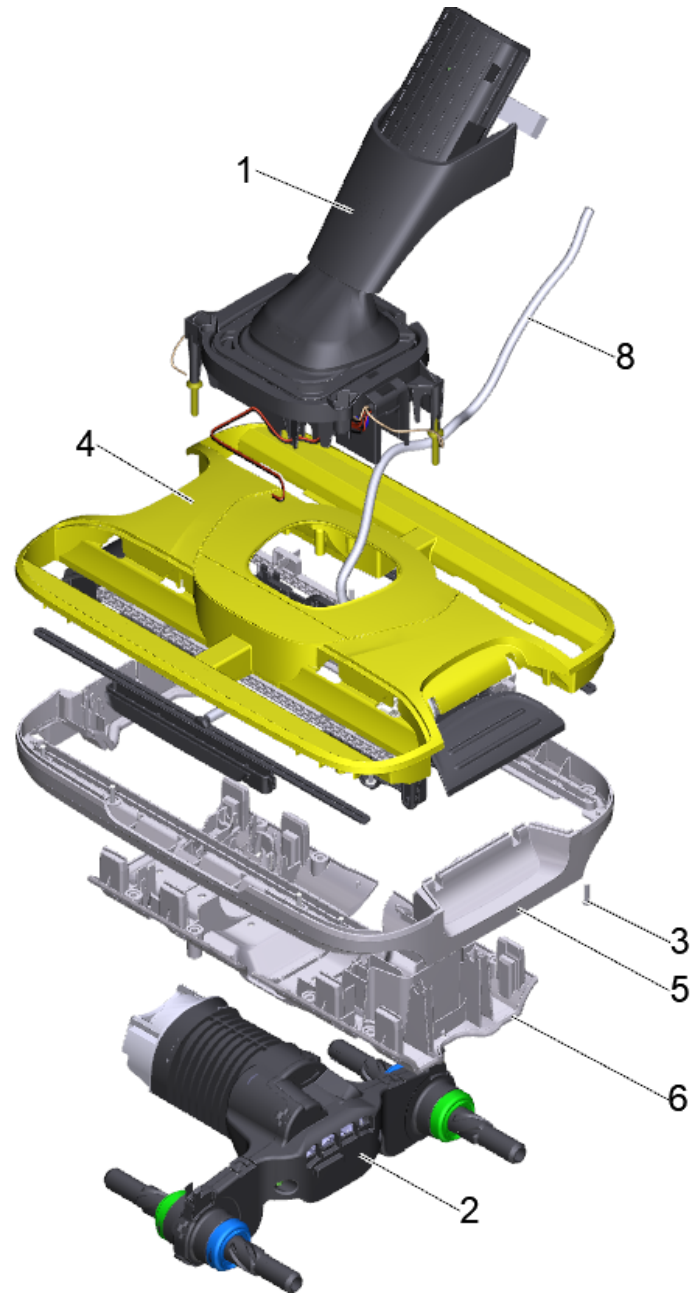

1 Power brush assembly FC 7

Home and Garden \ Hard surfaces cleaner \ FC 7 Cordless *AU \ Power brush complete FC 7 \ Power brush assembly FC 7

1 Power brush assembly FC 7

Home and Garden \ Hard surfaces cleaner \ FC 7 Cordless *AU \ Power brush complete FC 7 \ Power brush assembly FC 7

1 Power brush assembly FC 7

Home and Garden \ Hard surfaces cleaner \ FC 7 Cordless *AU \ Power brush complete FC 7 \ Power brush assembly FC 7

POS	Article no.	Description	Quantity	Unit
1	4.055-170.3	Joint complete for replacement	1	PC
2	4.055-165.3	Gear complete for replacement	1	PC
3	6.303-557.0	Screw 3x12 Kombitorx T8	20	PC
4	4.055-187.3	Cover power brush printed	1	PC
5	5.055-631.0	Frame power brush	1	PC
6	5.055-632.3	Covering cap power brush for replacement	1	PC
7	5.055-654.0	Seal water outlet	2	PC
8	9.038-695.0	Hose fresh water FC7	3	PC
11	6.686-620.3	Solenoid valve for replacement 22V	1	PC
12	5.055-618.3	Trigger for replacement	1	PC
13	6.330-283.0	Spring	1	PC
14	5.055-619.3	Pusher dirt water tank	2	PC
16	5.055-621.3	Stripper edge trigger for replacement	1	PC
17	6.330-284.0	Spring	2	PC
18	5.055-662.0	Optical fibre black	1	PC