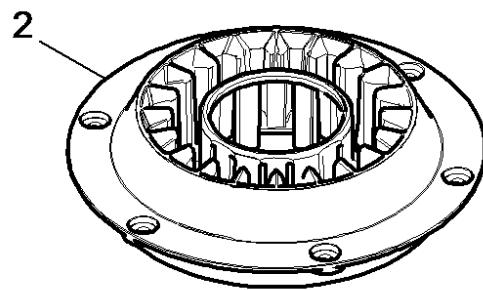

Spare parts list

(4.905-029.0) Disc brush complete black D51

Table of contents

62 Disc brush complete black D51 (4.905-029.0)

3

62 Disc brush complete black D51 (4.905-029.0)

POS	Article no.	Description	Quantity	Unit
2	5.033-002.0	Retainer brush SWS	1.000	ST
