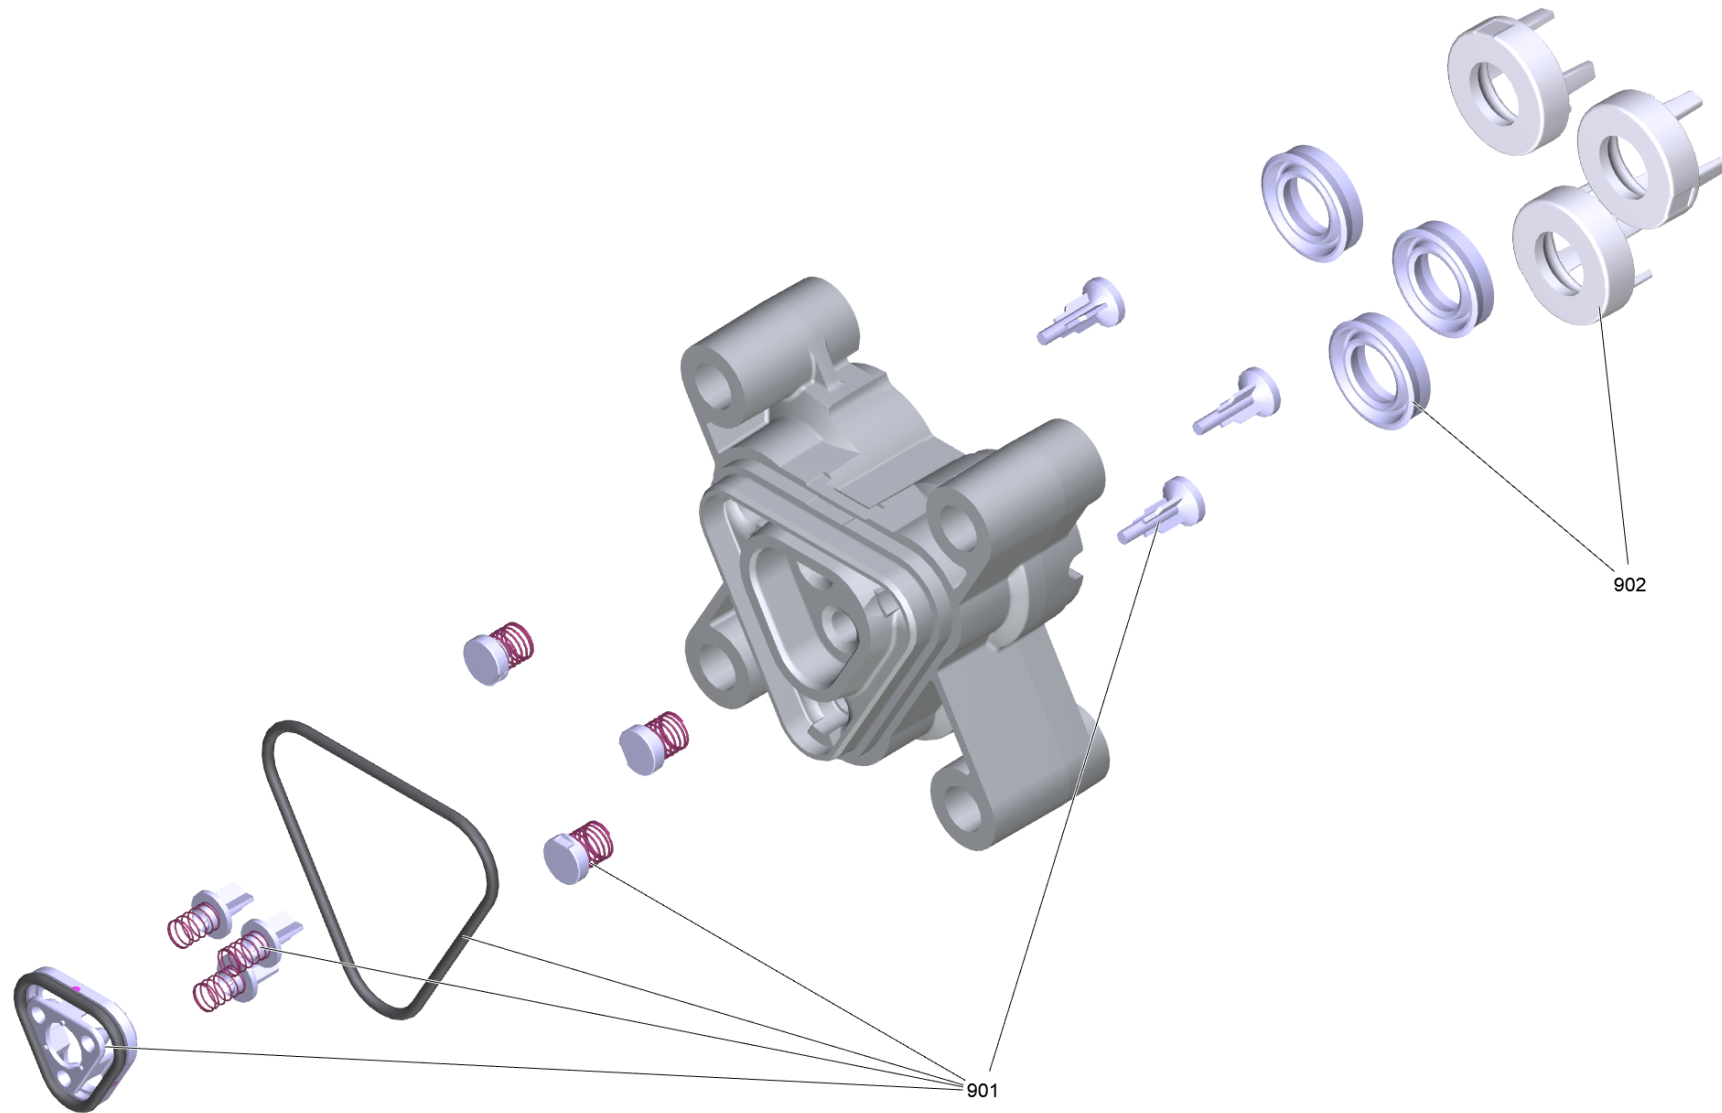

15 Pump head Alu FC ric (9.002-456.0)

Home and Garden \ High pressure cleaner cold water \ Electric motor \ K 3 \ K 3.800 eco!logic *CH \ Spare parts list K3.800 eco!logic*EU \ Pump set \ Housing \ Pump head Alu FC ric

15 Pump head Alu FC ric (9.002-456.0)

Home and Garden \ High pressure cleaner cold water \ Electric motor \ K 3 \ K 3.800 eco!ogic *CH \ Spare parts list K3.800 eco!ogic*EU \ Pump set \ Housing \ Pump head Alu FC ric

POS	Article no.	Description	Quantity	Unit
901	4.100-829.0	Spare parts set valves	1	PC
902	4.100-832.0	Spare parts set seals	1	PC