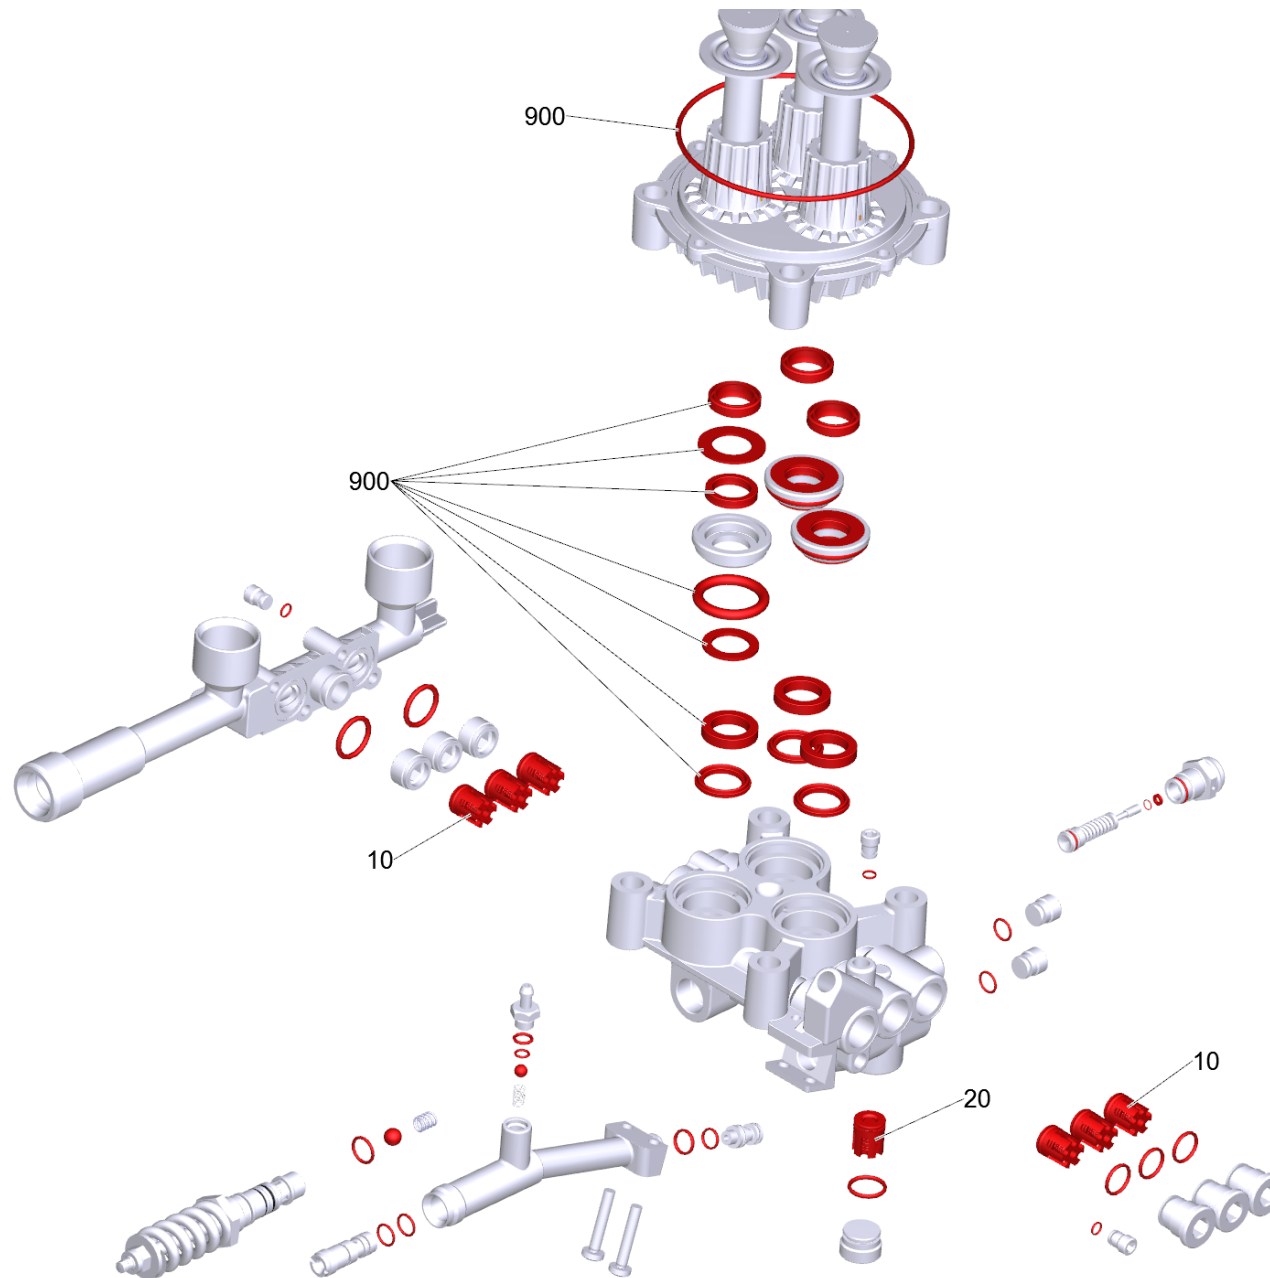

100 PUMP SET HD 1095 (2.883-902.0)

Professional \ High pressure cleaner cold water \ Electric motor \ HD 10/21 -4S *EU \ Spare parts list HD 10/21 S \ Pump set \ Cylinder head \ PUMP SET HD 1095

100 PUMP SET HD 1095 (2.883-902.0)

Professional \ High pressure cleaner cold water \ Electric motor \ HD 10/21 -4S *EU \ Spare parts list HD 10/21 S \ Pump set \ Cylinder head \ PUMP SET HD 1095

POS	Article no.	Description	Quantity	Unit
10	2.884-512.0	Valve (3 Stueck)	2.000	ST
20	4.580-594.0	Valve complete	1.000	ST
900	4.100-769.0	Set of gaskets	1.000	ST