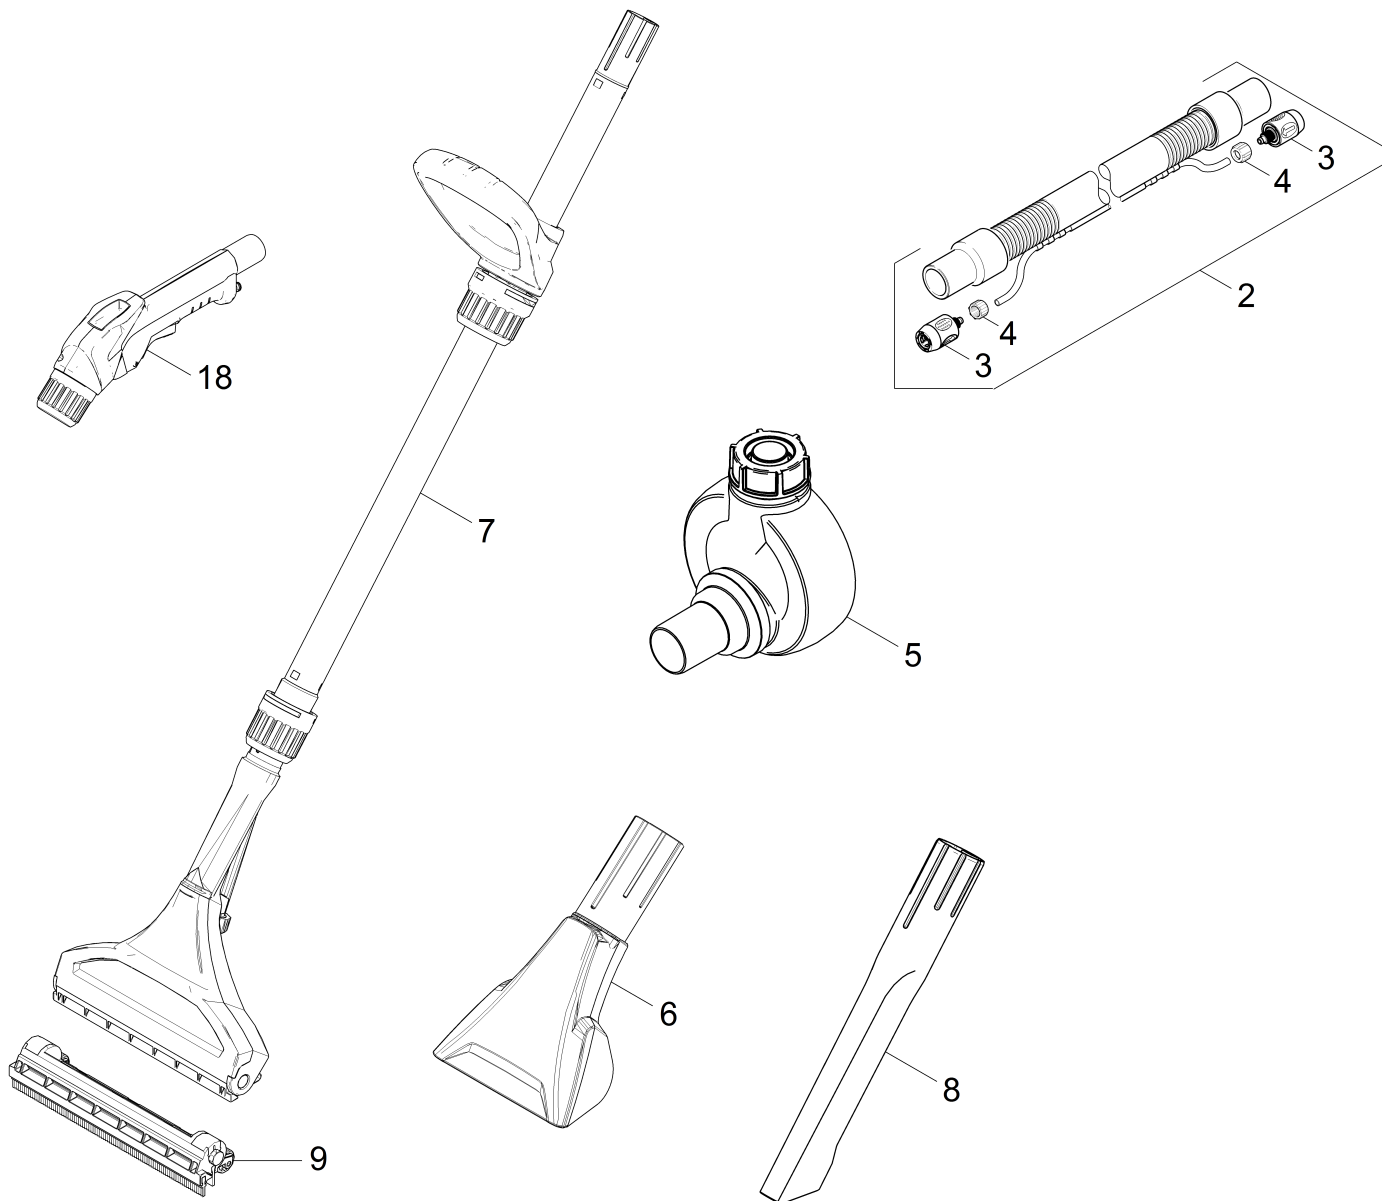

## 40 Accessories

Overview technical documents/Professional/Spray extraction/PUZZI 8/1 C with hand nozzle \*EU (1.100-225.0)/Spare parts list Puzzi 8/1 C EU/40 Accessories

## 40 Accessories

Overview technical documents/Professional/Spray extraction/PUZZI 8/1 C with hand nozzle \*EU (1.100-225.0)/Spare parts list Puzzi 8/1 C EU/40 Accessories

Rez.daļas/nodil.pakļ.dajas	Poz.	Materiāla Nr.	Nosaukums	Daudzums	Pārdoš. vienība	Daž. informācija
X-X	2	6.394-826.0	Suction hose complete DN32	1.000	ST	L = 2400mm
X-X	2	6.394-375.0	Suction hose Ø32, 4,0m	1.000	ST	L = 4000mm
X-X	3	4.446-023.0	Hose coupling complete for replacement	2.000	ST	
X	4	6.394-827.0	Union nut yellow M 12x1	2.000	ST	
	5	4.006-907.0	Metering unit antifoaming agent	1.000	ST	
X-X	6	4.130-001.0	Upholstery nozzle complete packaged	1.000	ST	
X-X	7	4.130-007.0	Set carpet nozzle complete 240mm	1.000	ST	
X-X	8	4.130-010.0	Crevice nozzle complete packaged	1.000	ST	
X-X	9	4.762-014.0	Hard surface adapter 240mm	1.000	ST	
X-X	18	4.130-000.0	Handhold complete packaged	1.000	ST	