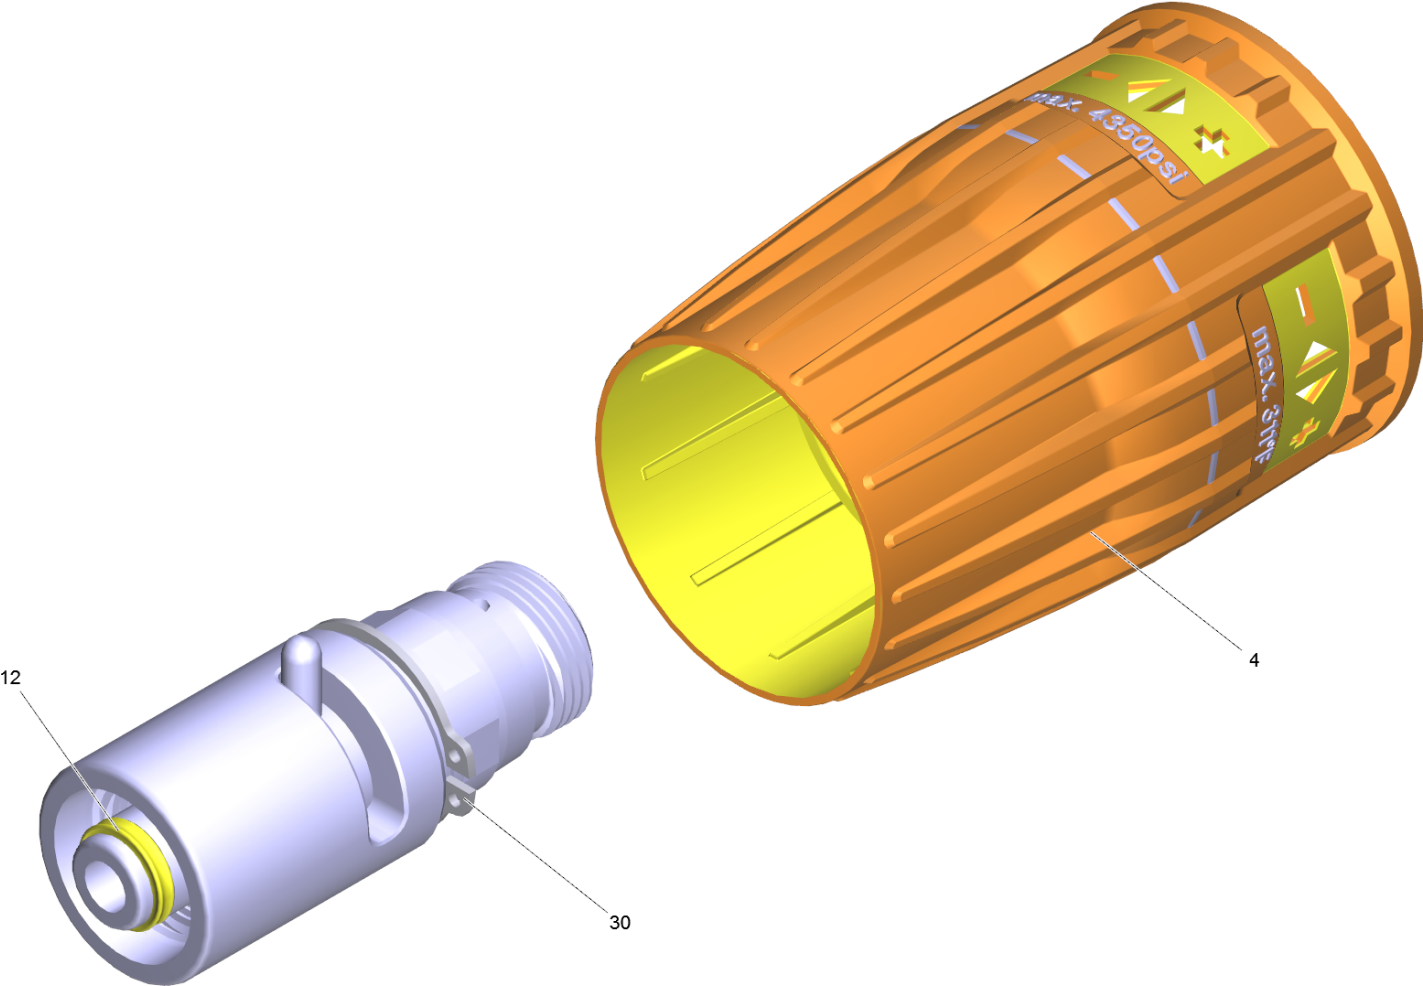

Spare parts list

(4.118-007.0) Rotary controller TR 270L

Table of contents

909 Rotary controller TR 270L (4.118-007.0)	3
1 Rotary controller TR 270L	4

909 Rotary controller TR 270L (4.118-007.0)

POS	Description	Quantity	Unit
1	Rotary controller TR 270L	1.000	ST

1 Rotary controller TR 270L

POS	Article no.	Description	Quantity	Unit
4	5.321-364.3	Handhold rotary controller	1.000	ST
12	2.880-001.0	Spare part set seals TR	1.000	ST
30	7.343-069.0	Locking ring 25x1,2-1.4122 DIN 471	1.000	ST