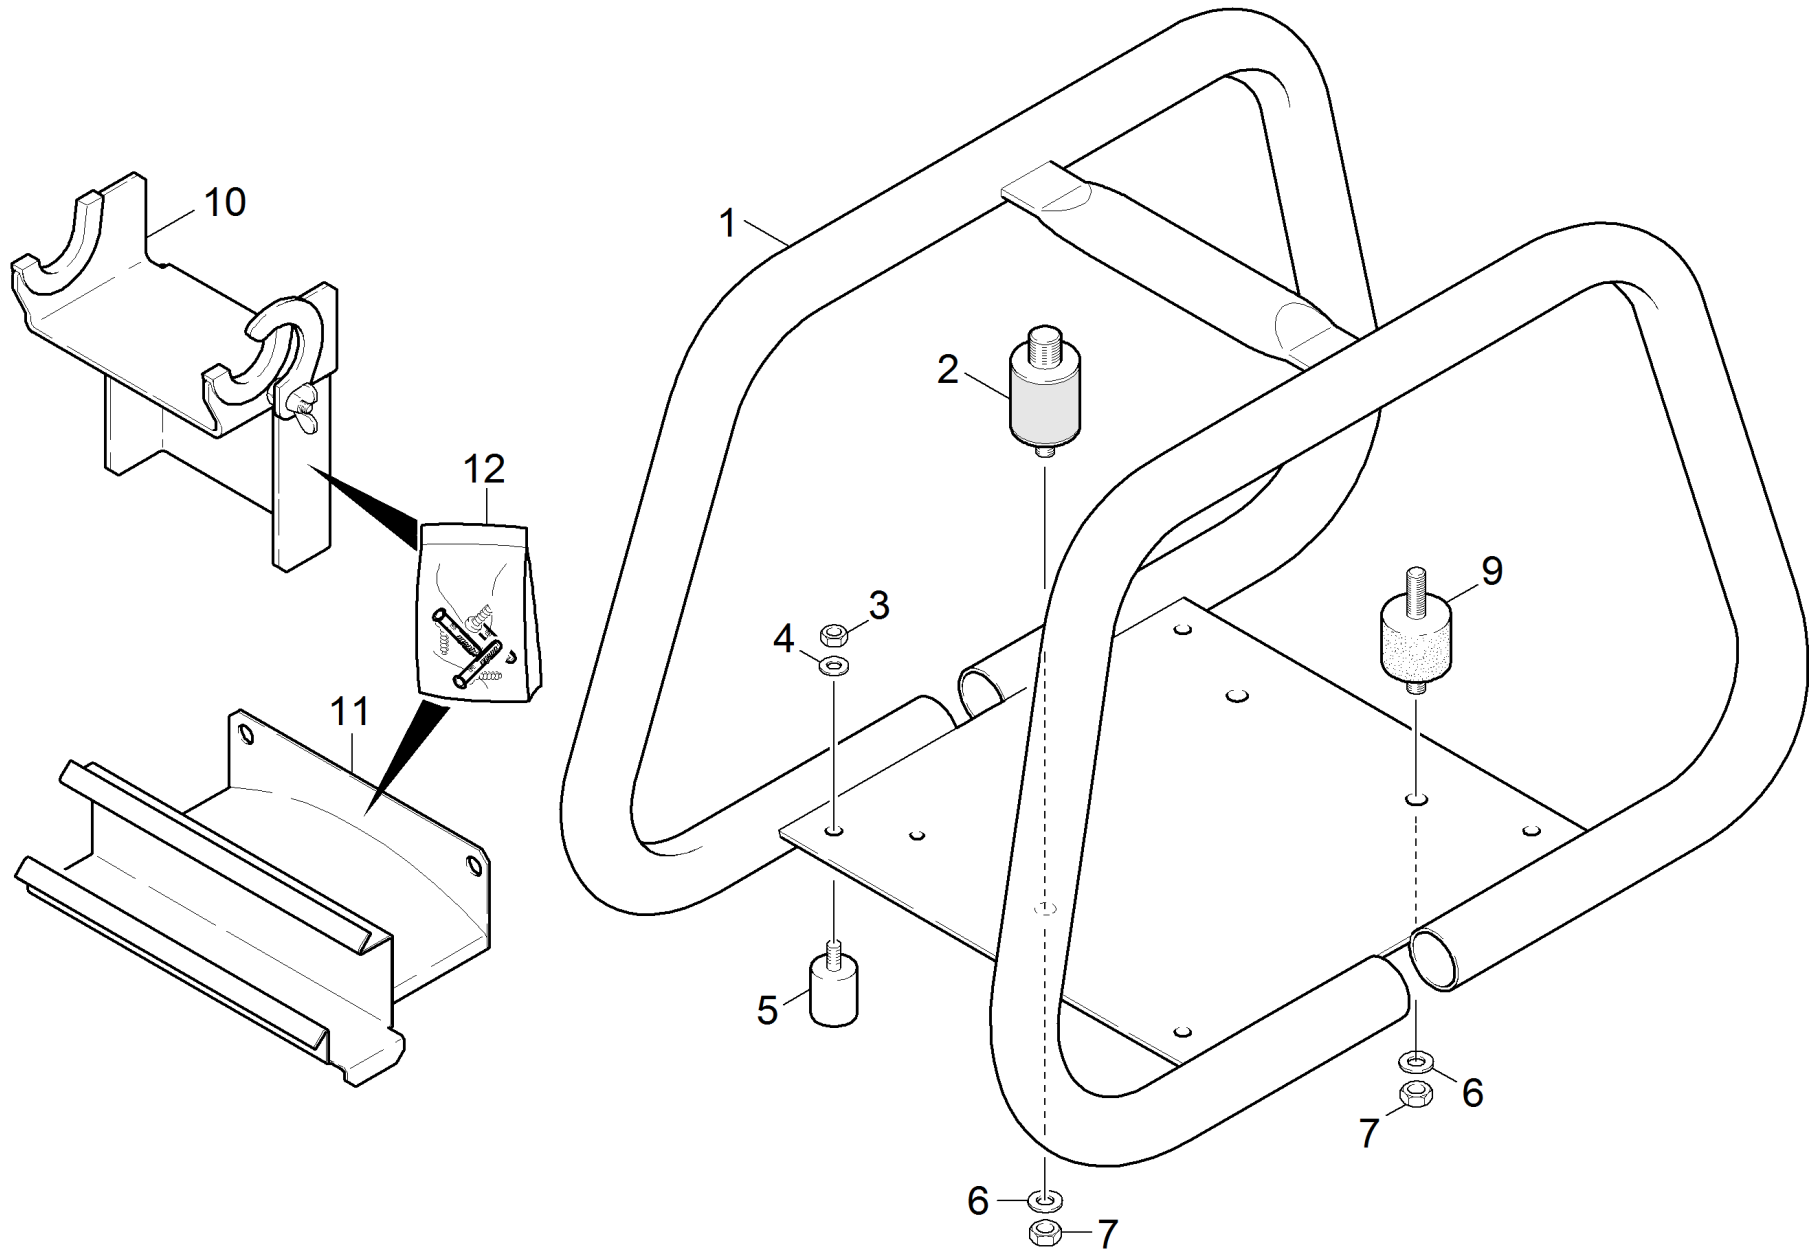

10 Frame

Professional \ High pressure cleaner cold water \ Stationary \ HD 600 *EU \ Spare parts list HD 600 230V 50HZ \ Frame

10 Frame

Professional \ High pressure cleaner cold water \ Stationary \ HD 600 *EU \ Spare parts list HD 600 230V 50HZ \ Frame

KÄRCHER

POS	Article no.	Description	Quantity	Unit
1	4.052-365.0	Stand grey	1	PC
2	6.339-186.0	Rubber buffer	1	PC
3	7.311-512.0	Hexagon nut M 6-8-A2E ISO 7040	4	PC
4	7.312-003.0	Washer 6 -200HV-A3E ISO 7089	4	PC
5	6.339-108.0	Rubber buffer	4	PC
6	7.312-004.0	Washer 8 -200HV-A3E ISO 7089	3	PC
7	7.311-427.0	Hexagon nut M8 -04-A2E DIN 985	3	PC
9	6.339-060.0	Rubber buffer M8	2	PC
10	4.043-239.0	Holder complete	1	PC
11	2.042-003.0	Holder jet pipe	1	PC
12	2.640-154.0	Add-on kit	1	PC