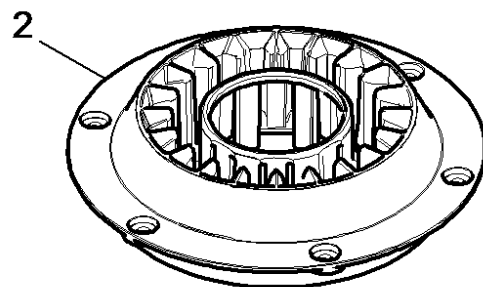

Spare parts list

(4.905-028.0) Disc brush complete white D51

Table of contents

62 Disc brush complete white D51 (4.905-028.0)

3

62 Disc brush complete white D51 (4.905-028.0)

POS	Article no.	Description	Quantity	Unit
2	5.033-002.0	Retainer brush SWS	1.000	ST
