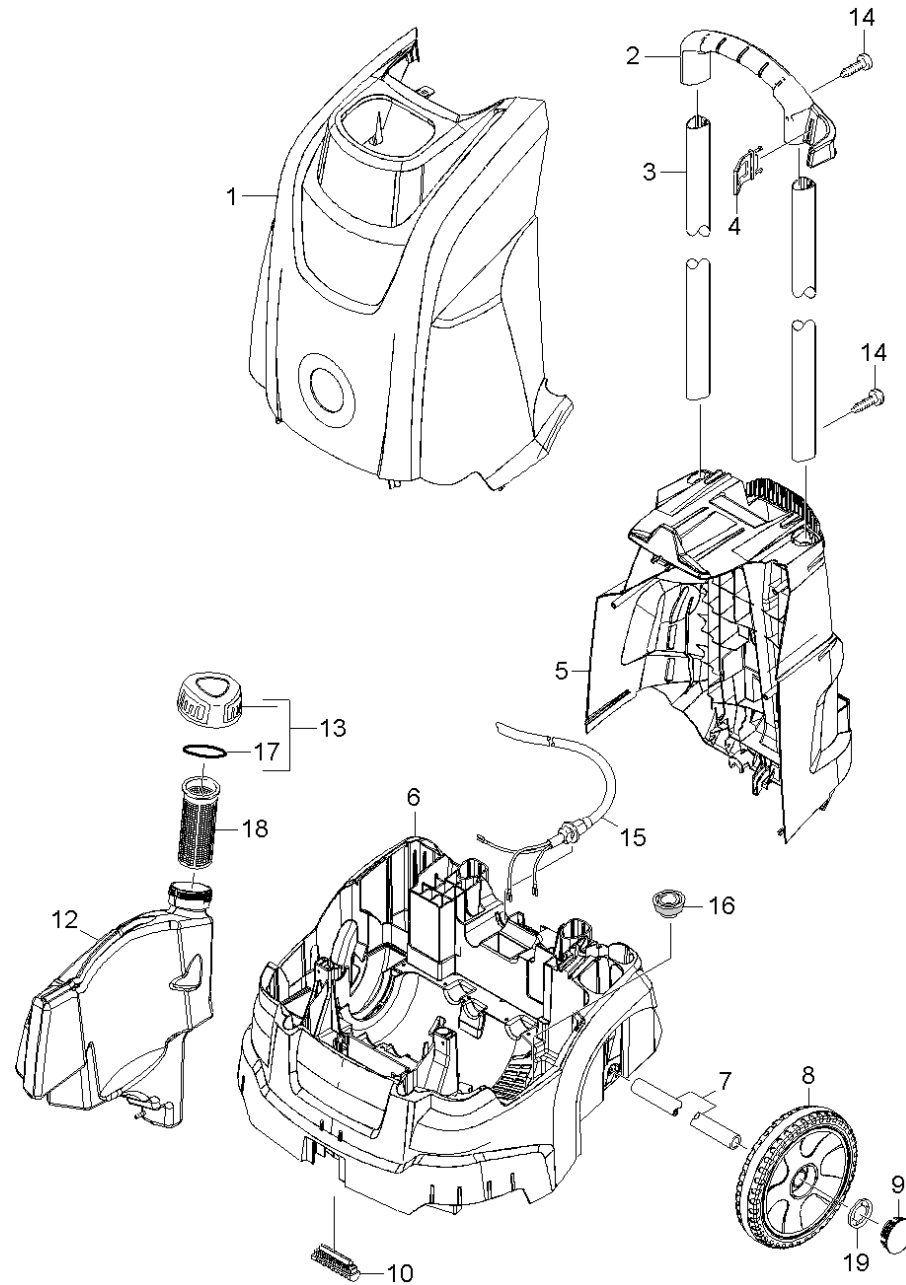

10 Housing

Professional \ High pressure cleaner hotwater \ Electric motor \ HDS 5/15 U *EU \ Spare parts list HDS 5/15 U *EU \ Housing

10 Housing

Professional \ High pressure cleaner hotwater \ Electric motor \ HDS 5/15 U *EU \ Spare parts list HDS 5/15 U *EU \ Housing

KÄRCHER

POS	Preces Nr.	Apraksts	Quantity	Unit	Zemsvētras piezīme
1	4.069-023.0	Cover neutrally nur fuer Ersatz	1.000	ST	
2	5.321-751.0	Tureklis	1.000	ST	
3	5.107-291.0	Bar shearing shackle HDS upright U	2.000	ST	
4	5.044-216.0	Turētājs	1.000	ST	
5	5.065-732.0	Rear panel HDS upright	1.000	ST	
6	5.033-556.0	Chassis HDS upright	1.000	ST	
7	5.105-649.0	Wheel axle HDS upright	1.000	ST	
8	4.515-320.0	Wheel complete	1.000	ST	SET OF 2 PIECES
9	2.889-086.0	Set wheel cap	2.000	ST	SET OF 2 PIECES
10	5.057-062.0	Stiprinājums	1.000	ST	
12	5.071-215.0	Tank fuel HDS upright	1.000	ST	
13	4.645-315.0	Cover tank only for replacement	1.000	ST	
14	7.303-047.0	Screw M6x16 -St-R3R (In6Rd)	4.000	ST	
15	4.649-044.0	Cable with plug nur für Ersatz	1.000	ST	
16	5.767-016.0	Rubber buffer	2.000	ST	
17	6.363-565.0	O-Ring seal 60x4	1.000	ST	
18	5.731-039.0	Filter	1.000	ST	
19	6.343-162.0	Sprostaplaiksne - 25	2.000	ST	