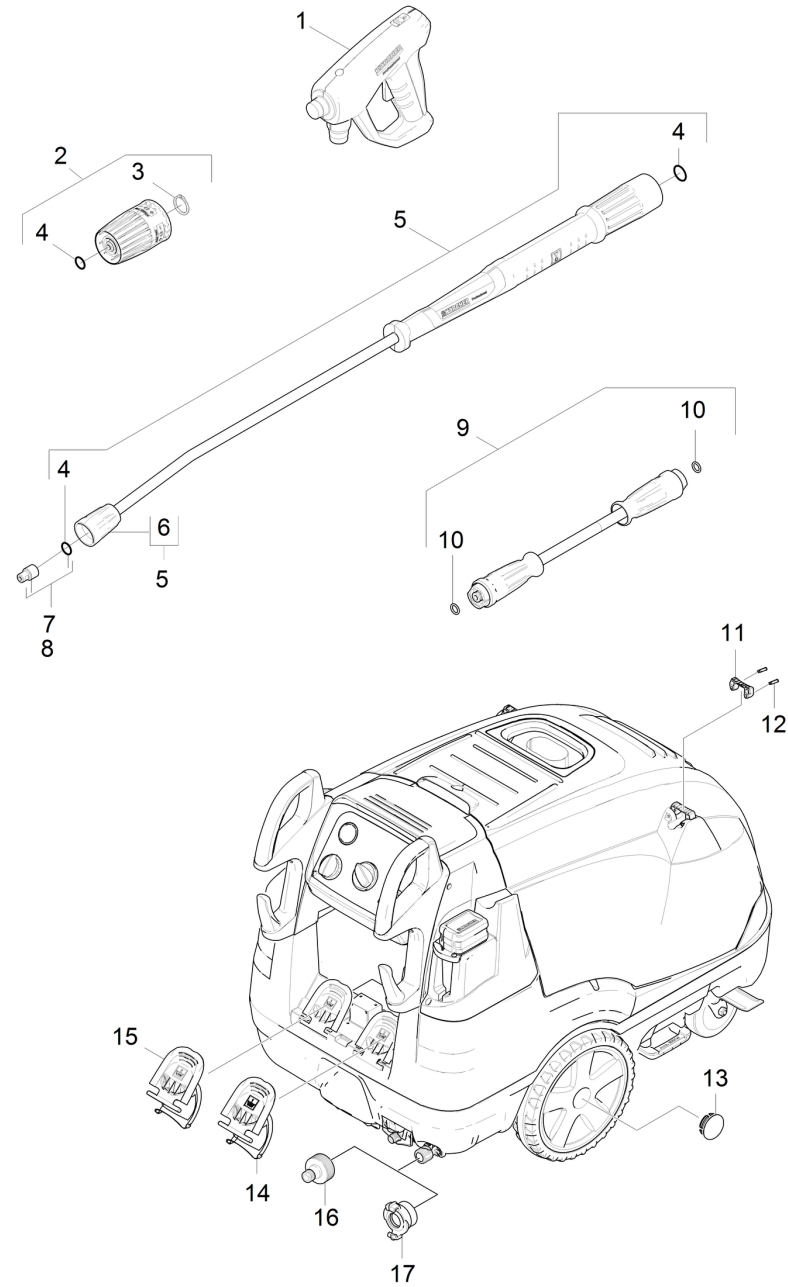

1030 Short spare parts list (1.071-914.3)

Professional \ High pressure cleaner hotwater \ Electric motor \ HDS 12/18-4 S *EU-I \ Short spare parts list

1030 Short spare parts list (1.071-914.3)

Professional \ High pressure cleaner hotwater \ Electric motor \ HDS 12/18-4 S *EU-I \ Short spare parts list

KÄRCHER

| POS | Article no. | Description | Quantity | Unit |
|-----|-------------|---|----------|------|
| 1 | 4.118-005.0 | EASY!Force Advanced | 1.000 | ST |
| 2 | 4.118-009.0 | Rotary controller TR 700L | 1.000 | ST |
| 3 | 7.343-069.0 | Locking ring 25x1,2-1.4122 DIN 471 | 1.000 | ST |
| 4 | 2.880-001.0 | Spare part set seals TR | 3.000 | ST |
| 5 | 4.112-000.0 | Jet pipe TR 1050 mm | 1.000 | ST |
| 6 | 4.112-011.0 | Protection part TR only for replacement | 1.000 | ST |
| 7 | 2.113-027.0 | Power nozzle TR 25068 | 1.000 | ST |
| 8 | 2.114-009.0 | Steam nozzle TR 40085 | 1.000 | ST |
| 9 | 6.110-038.0 | Hose assembly TR DN8 40MPa 10m | 1.000 | ST |
| 10 | 2.880-154.0 | O-Ring kit | 1.000 | ST |
| 11 | 5.424-162.0 | Fixing jet pipe | 1.000 | ST |
| 12 | 5.314-143.0 | Pin fixing jet pipe | 2.000 | ST |
| 13 | 2.889-086.0 | Set wheel cap | 2.000 | ST |
| 14 | 5.064-231.0 | Cover chemistry 2 | 1.000 | ST |
| 15 | 5.064-221.0 | Cover chemistry 1 | 1.000 | ST |
| 16 | 2.640-492.0 | Set water connection 1 " | 1.000 | ST |
| 17 | 6.388-458.0 | Hose coupling | 1.000 | ST |