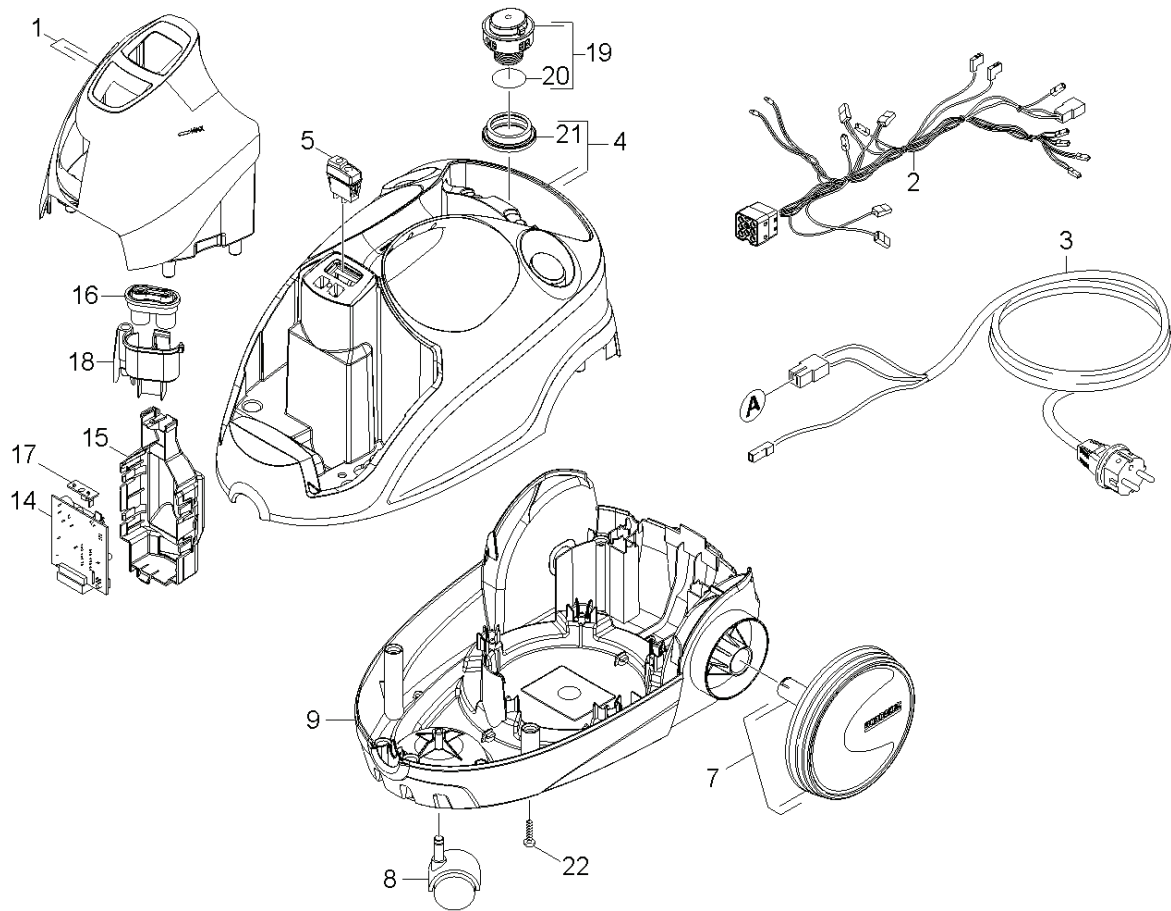

10 Housing

Overview technical documents/Home & Garden/Steamer/SC 2.500 C *MX (1.512-403.0)/Spare parts list SC 2.500 C *MX/10 Housing

10 Housing

Overview technical documents/Home & Garden/Steamer/SC 2.500 C *MX (1.512-403.0)/Spare parts list SC 2.500 C *MX/10 Housing

Rez.daļas/nodil.pakļ.daļas	Poz.	Materiāla Nr.	Nosaukums	Daudzums	Pārdoš. vienība	Daž. informācija
X-X	1	4.512-036.0	Tank complete replacement SC 2.600/SC 2.	1.000	ST	
	2	4.039-208.0	Cable set SC 2.500 C *JP	1.000	ST	
	3	6.650-062.0	Cable with plug *MX	1.000	ST	*EU / *KR / *RU
	4	4.512-043.0	Housing top part replacement SC 2.500 C	1.000	ST	
	5	4.744-169.0	Switch complete only for replacement	1.000	ST	
	7	4.515-307.0	Impeller kit replacement	1.000	ST	
	8	6.435-857.0	Castor	1.000	ST	
	9	5.512-022.0	Housing bottom part Floortool r-r	1.000	ST	
	14	6.512-026.0	Electronics SC 2500 *BR 127V	1.000	ST	
	15	5.512-067.0	Carrier electronics MK DIY	1.000	ST	
	16	4.580-637.0	Valve tank replacement	1.000	ST	
	17	6.512-012.0	Electronics display MK DIY	1.000	ST	
	18	5.512-046.0	Carrier valve EFH-MK	1.000	ST	
X-X	19	4.580-760.0	maintenance closure complete	1.000	ST	
X-X	20	6.363-468.0	O-ring seal	1.000	ST	
	21	5.363-745.0	Seal connection piece M24	1.000	ST	
X-X	22	7.303-108.0	Skrūve 5x20 -10.9-R2R (In6Rd)	6.000	ST	