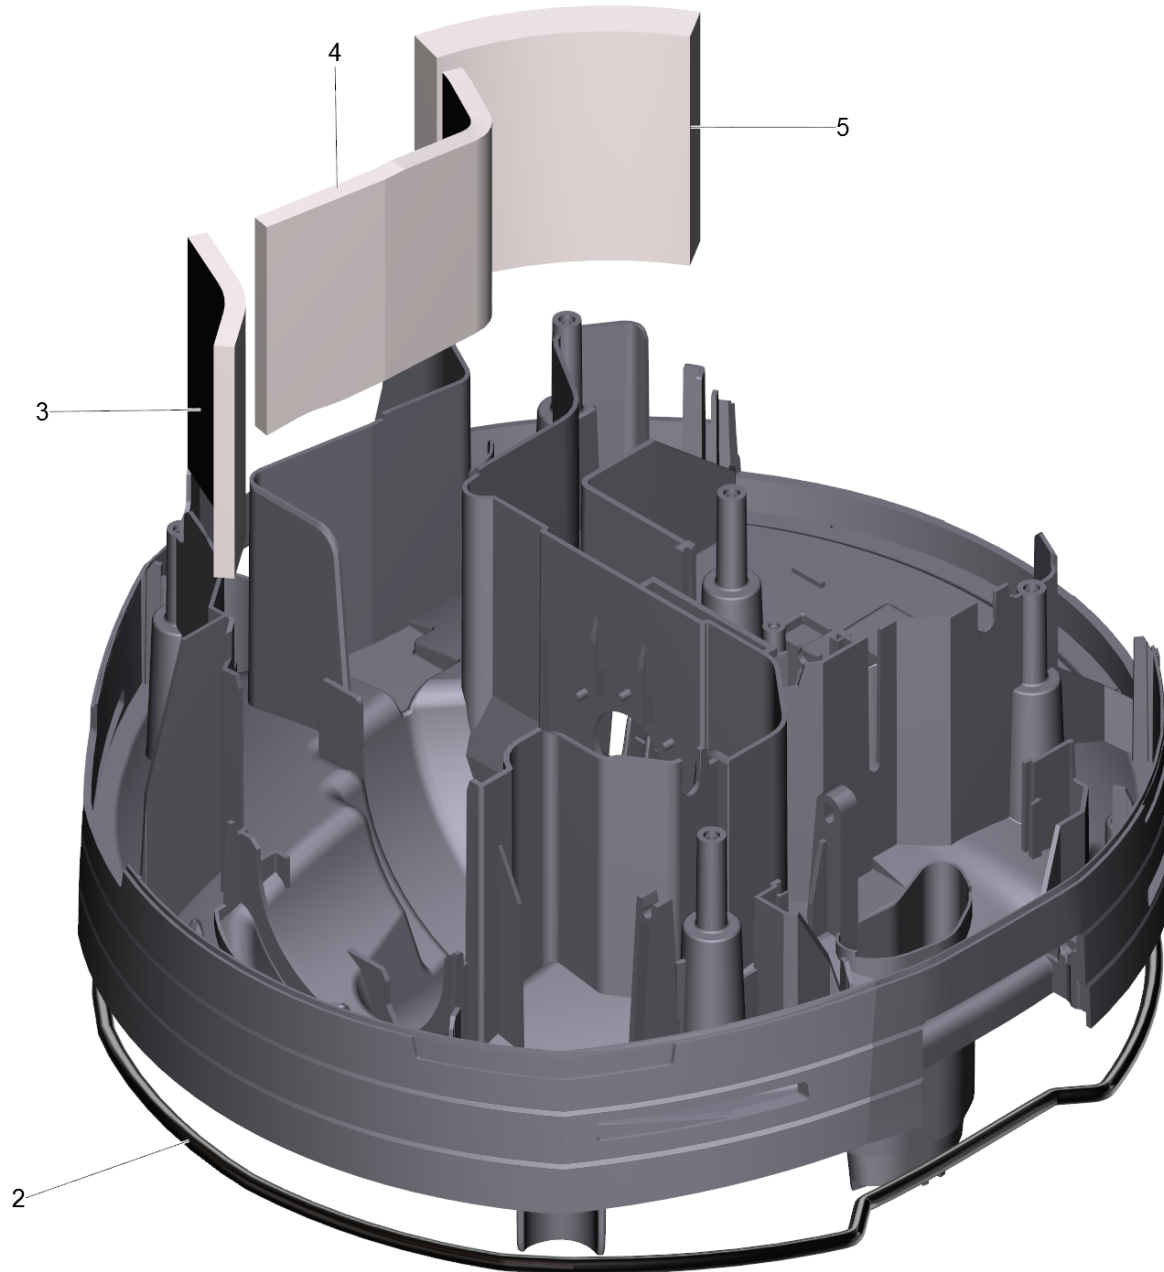

35 Set base plate for replacement NT22 Bp (4.071-601.0)

Professional \ Vacuum cleaner \ Wet-dry vacuum cleaner \ NT 22/1 Ap Bp L \ Set base plate for replacement NT22 Bp

35 Set base plate for replacement NT22 Bp (4.071-601.0)

Professional \ Vacuum cleaner \ Wet-/dry vacuum cleaner \ NT 22/1 Ap Bp L \ Set base plate for replacement NT22 Bp

POS	Article no.	Description	Quantity	Unit
2	6.273-079.0	Seal string D6	1	PC
3	6.286-048.0	Insulation mat motor	1	PC
4	6.286-049.0	Insulation mat exhaust air	1	PC
5	6.286-050.0	Foam NT22/1 Ap Bp Pack L	1	PC