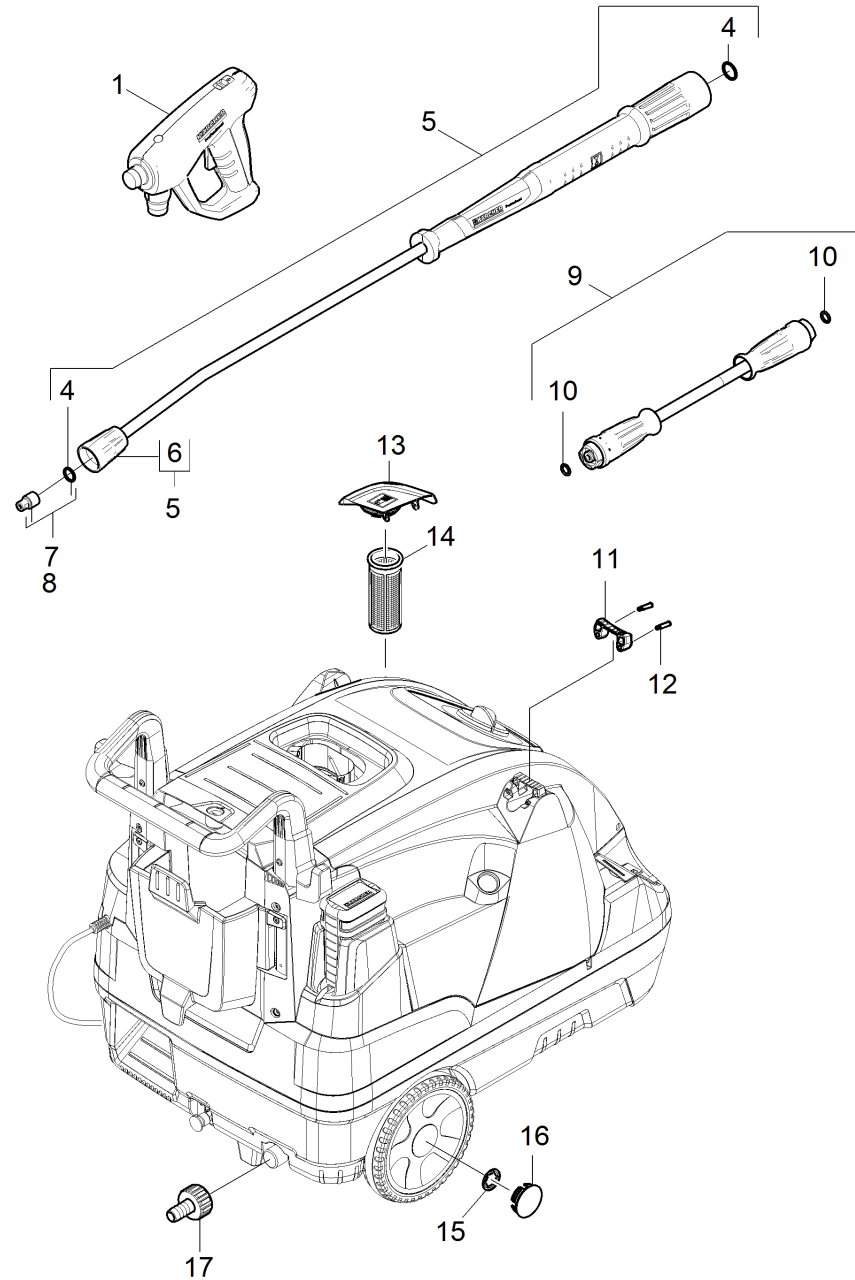

1030 Short spare parts list

Professional \ High pressure cleaner hotwater \ Electric motor \ HDS 7/16 C *EU-I \ Short spare parts list

1030 Short spare parts list

Professional \ High pressure cleaner hotwater \ Electric motor \ HDS 7/16 C *EU-I \ Short spare parts list

KÄRCHER

POS	Article no.	Description	Quantity	Unit
13	4.064-021.0	Cover fuel complete	1.000	ST
1	4.118-005.0	EASY!Force Advanced	1.000	ST
14	5.731-039.0	Filter	1.000	ST
11	5.424-162.0	Fixing jet pipe	1.000	ST
9	6.110-035.0	Hose assembly TR rotatable DN6 25MPa 10m	1.000	ST
5	4.112-000.0	Jet pipe TR 1050 mm	1.000	ST
15	6.343-162.0	Lock washer -25	2.000	ST
10	2.880-154.0	O-Ring kit	1.000	ST
12	5.314-143.0	Pin fixing jet pipe	2.000	ST
7	2.113-021.0	Power nozzle TR 25040	1.000	ST
6	4.112-011.0	Protection part TR only for replacement	1.000	ST
17	2.640-492.0	Set water connection 1 "	1.000	ST
16	2.889-086.0	Set wheel cap	2.000	ST
4	2.880-001.0	Spare part set seals TR	3.000	ST
8	2.114-001.0	Steam nozzle TR 40045	1.000	ST