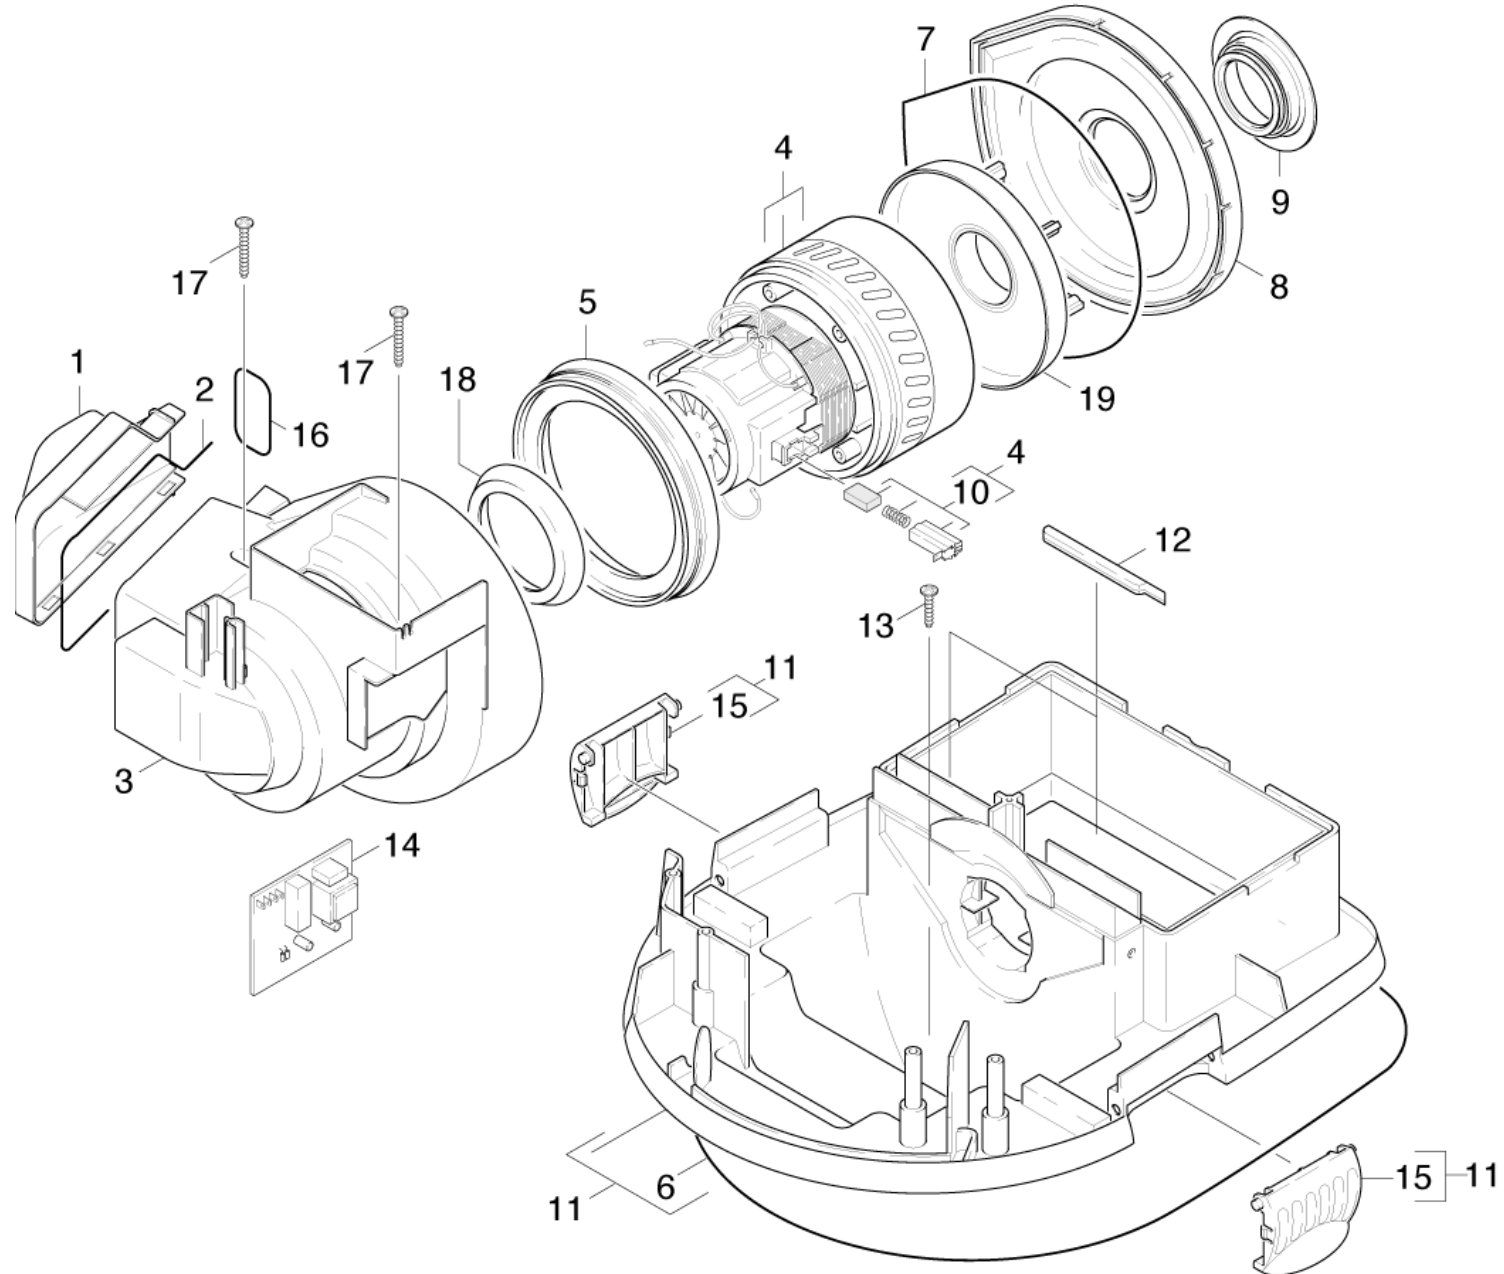

## 21 Vacuum motor

Professional \ Vacuum cleaner \ Wet-/dry vacuum cleaner \ NT 361 ECO \*EU \ Spare parts list NT 361 ECO \ Turbine and housing \ Vacuum motor

## 21 Vacuum motor

Professional \ Vacuum cleaner \ Wet-/dry vacuum cleaner \ NT 361 ECO \*EU \ Spare parts list NT 361 ECO \ Turbine and housing \ Vacuum motor

POS	Article no.	Description	Quantity	Unit	Remark	Foot note text
1	5.063-875.0	Cover working air	1	PC		
2	6.273-037.0	Seal string cellular rubber 3	1	m		TO ORDER AS CUT GOODS
3	5.605-237.0	Housing turbine	1	PC		
4	2.882-515.0	Conversion kit vacuum motor EUR	1	PC	* EUR, CH, RA	
4	2.882-516.0	MOTOR	1	PC	* GB	
5	5.363-530.0	Seal	1	PC		
6	6.273-192.0	Cord cellular rubber D6	1	PC		
7	6.273-162.0	Cellular rubber	1	PC		
8	5.363-435.0	Cover turbine	1	PC		
9	5.363-475.0	Seal turbine	1	PC		
10	6.610-204.0	Carbon brush set only for replacement	1	PC		
11	4.060-441.0	Housing complete	1	PC		
12	5.031-626.0	Moulded part	2	PC		
13	6.303-306.0	Screw 5x16-ST-A2C (KO-IN6RD)	2	PC		
14	6.682-476.0	Electronics	1	ZSA		
15	5.031-601.0	Locking clip	2	PC		
16	6.273-193.0	Cord cellular rubber D5	1	PC		
17	7.303-111.0	Screw 5x50 -10.9-R2R (K-In6Rd)	2	PC		
18	5.363-395.0	Seal	1	PC		
19	5.031-856.0	Moulded part	1	PC		