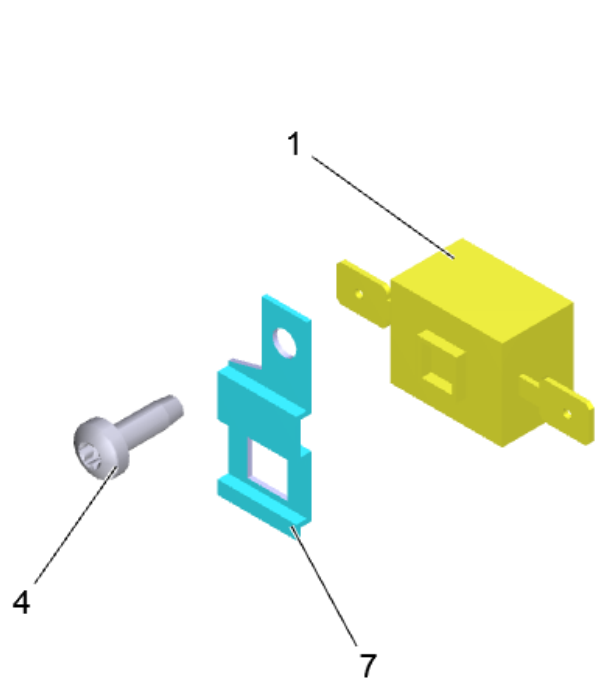

9001 Spare parts set thermostat (4.745-201.0)

POS	Article no.	Description	Quantity	Unit
7	5.048-140.0	Holder INTERCONTROL	2	PC
4	7.303-032.0	Screw M4x12 -St-R2R (In6Rd)	2	PC
1	6.631-990.0	Thermostat	1	PC
2	6.631-111.0	Thermostat water deficiency	1	PC