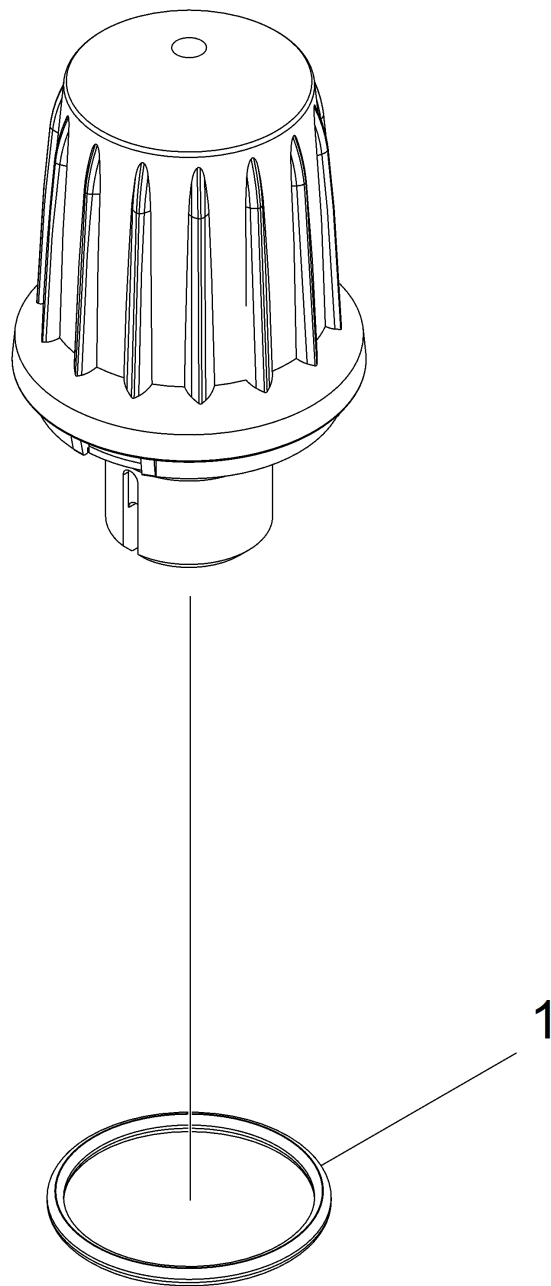

9001 Spare parts set thermostat (4.745-201.0)

POS	Article no.	Description	Quantity	Unit
7	5.048-140.0	Holder INTERCONTROL	2	PC
4	7.303-032.0	Screw M4x12 -St-R2R (In6Rd)	2	PC
1	6.631-990.0	Thermostat	1	PC
2	6.631-111.0	Thermostat water deficiency	1	PC