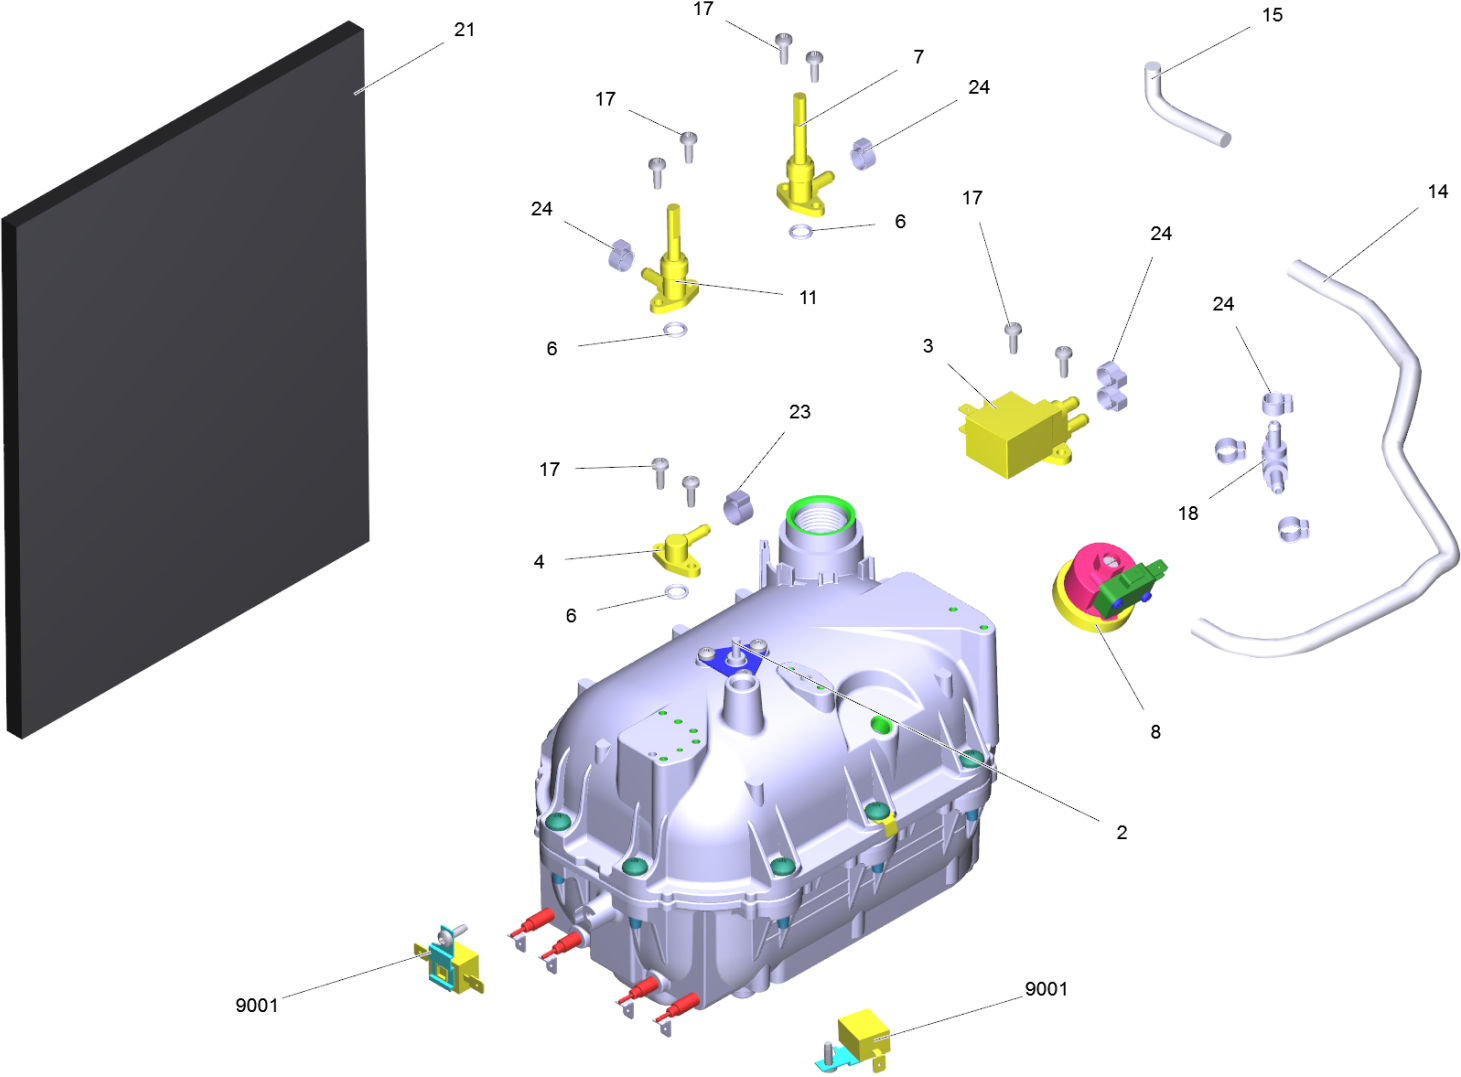

---

<b>POS</b>	<b>Article no.</b>	<b>Description</b>	<b>Quantity</b>	<b>Unit</b>
0	4.515-307.0	Wheel kit replacement	2	PC

91 Pressure tank complete for replacement (4.070-016.3)

POS	Article no.	Description	Quantity	Unit	Foot note text
11	6.686-066.0	Control valve	1	PC	
7	6.686-006.3	Control valve mechanical for replacement	1	PC	
4	5.402-580.0	Elbow connector	1	PC	
23	6.390-162.0	Hose clip	1	PC	
24	6.390-408.0	Hose clip continuously variable 9,5	7	PC	
14	6.906-024.0	Hose sheathed	1	PC	
15	6.389-862.0	Hose silicon DN4	1,42	m	TO ORDER AS CUT GOODS
21	5.673-119.0	Insulating	1	PC	
6	6.362-186.0	O-Ring seal 7,65X 1,78	3	PC	
8	6.413-284.3	Pressure controller for replacement 0,4MPa	1	PC	
2	4.070-053.3	Pressure tank replacement	1	PC	
17	7.303-032.0	Screw M4x12 -St-R2R (In6Rd)	8	PC	
3	6.686-586.0	Solenoid valve	1	PC	
9001	4.745-201.0	Spare parts set thermostat	1	PC	
27	7.777-999.0	Stockpiling discontinued	1	PC	
18	6.906-023.0	T-Piece	1	PC	