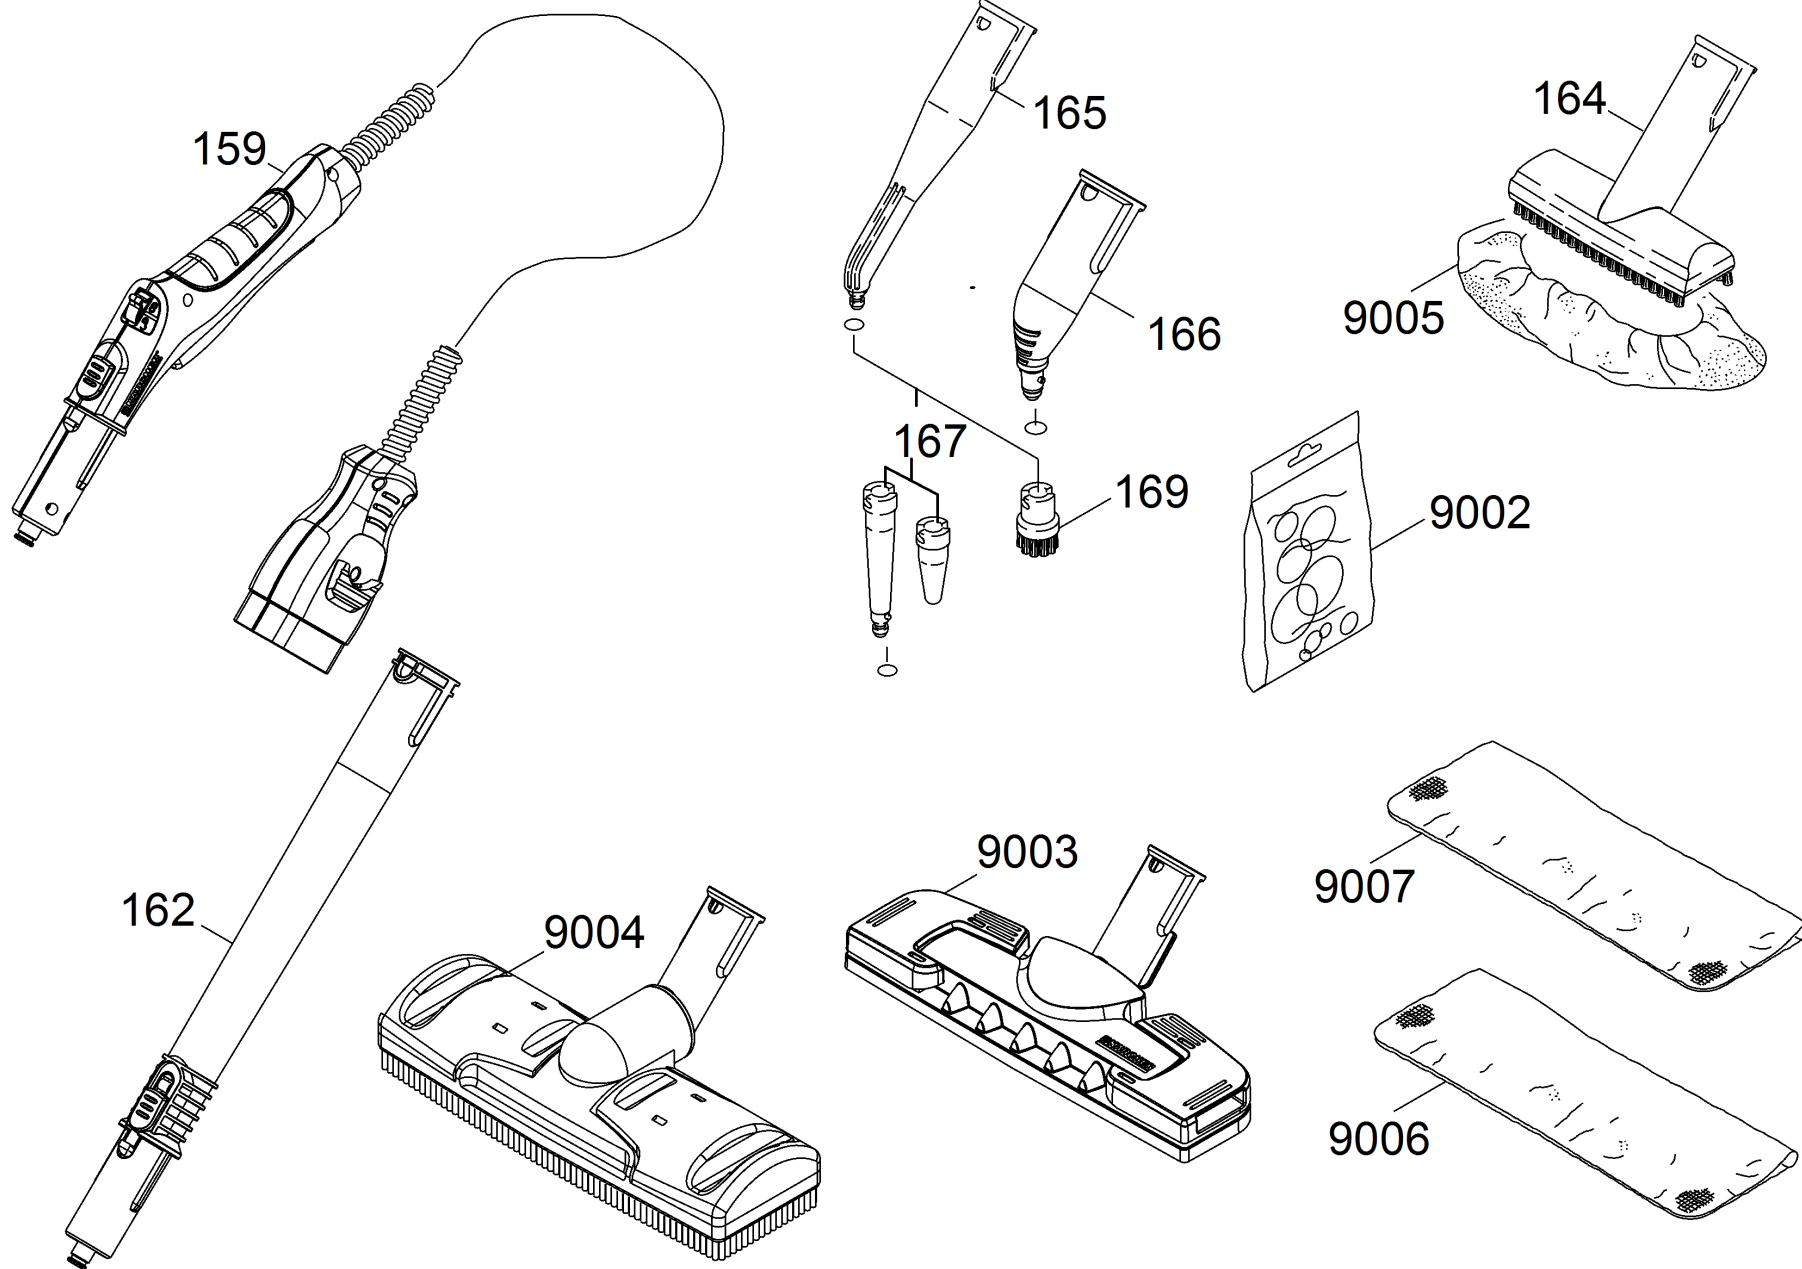

## Table of contents

---

4 Spare parts list SG 4/4 *EU (5.972-675.0)	3
15 Housing replacement (4.066-015.0)	10
50 Closure box yellow RAL 1018 (4.075-018.0)	12
67 Wheel set replacement bk (4.515-318.0)	14
91 Pressure tank complete for replacement (4.070-016.3)	16
2 Pressure tank replacement (4.070-053.3)	18
9001 Spare parts set thermostat (4.745-201.0)	20
93 Safety lock replacement (2.889-104.0)	22
159 Steam hose replacement 2m bk/gy (4.322-047.0)	24
162 Extension pipe SG 0.5m (4.127-024.3)	26
165 Point jet nozzle (2.884-281.0)	28
166 Point jet nozzle complete PA (4.130-021.0)	30
167 Power nozzle set (2.863-263.0)	32