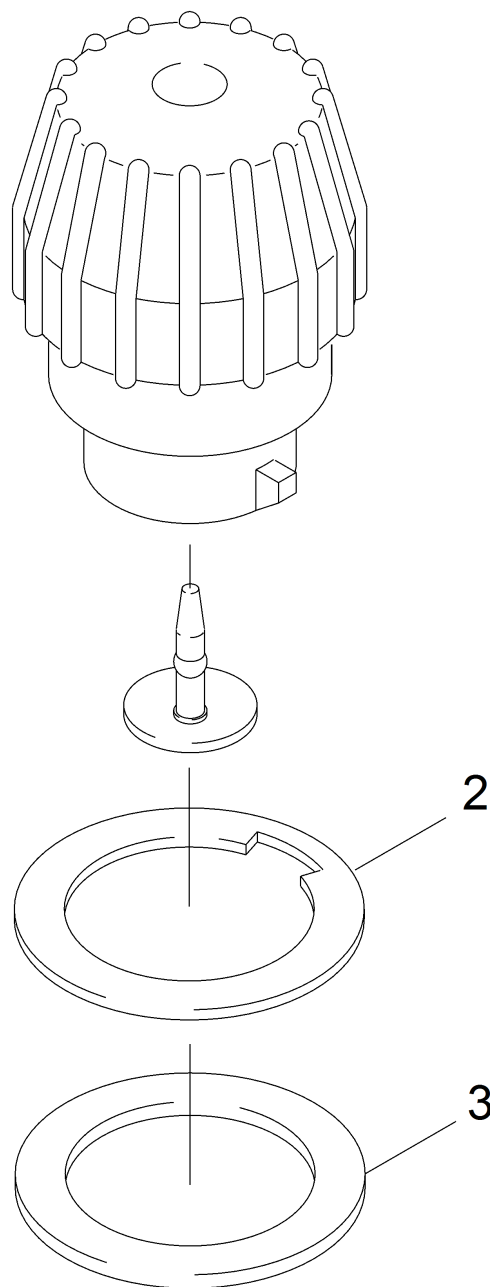

15 Housing replacement (4.066-015.0)

POS	Article no.	Description	Quantity	Unit
7	2.889-102.0	Cover replacement	1	PC
4	6.651-322.0	Pilot lamp red	2	PC
6	6.651-391.0	Pilot lamp white	1	PC
5	6.651-337.0	Pilot lamp yellow	1	PC
3	6.647-657.0	Plug male part	1	PC