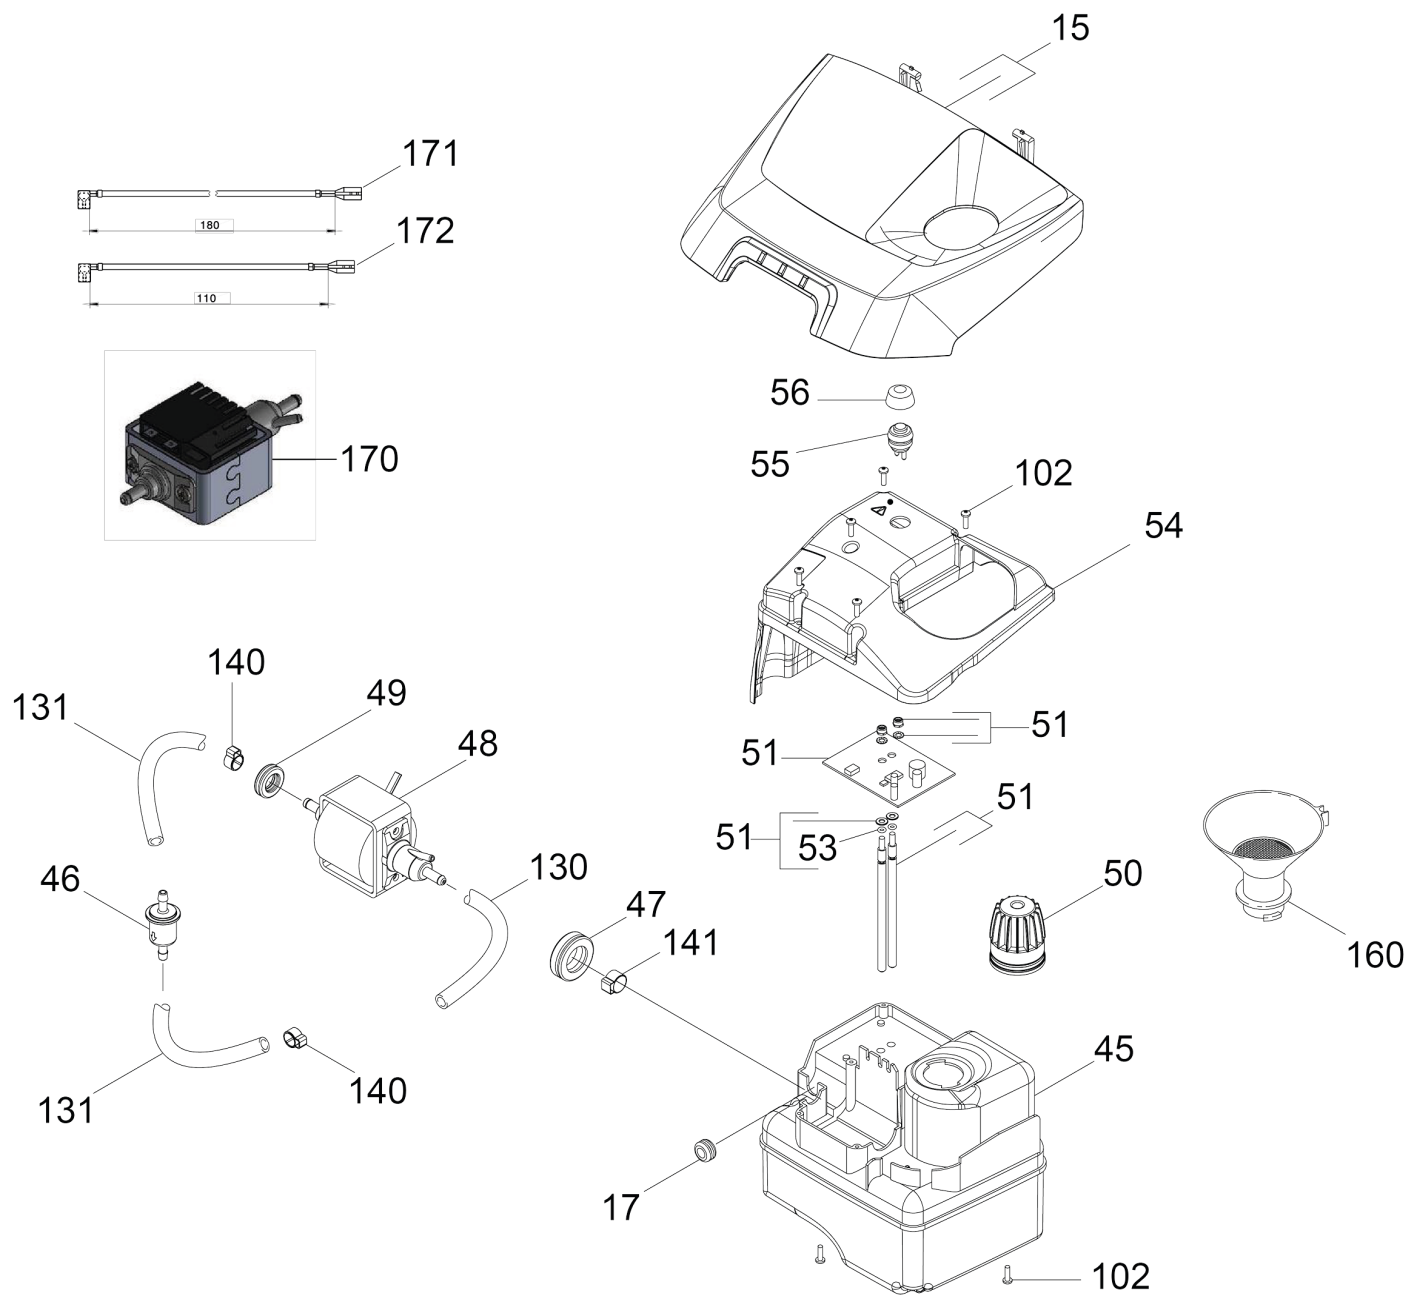

## **Spare parts list**

(5.972-675.0) Spare parts list SG 4/4 \*EU

## Table of contents

---

4 Spare parts list SG 4/4 *EU (5.972-675.0)	3
15 Housing replacement (4.066-015.0)	10
50 Closure box yellow RAL 1018 (4.075-018.0)	12
67 Wheel set replacement bk (4.515-318.0)	14
91 Pressure tank complete for replacement (4.070-016.3)	16
2 Pressure tank replacement (4.070-053.3)	18
9001 Spare parts set thermostat (4.745-201.0)	20
93 Safety lock replacement (2.889-104.0)	22
159 Steam hose replacement 2m bk/gy (4.322-047.0)	24
162 Extension pipe SG 0.5m (4.127-024.3)	26
165 Point jet nozzle (2.884-281.0)	28
166 Point jet nozzle complete PA (4.130-021.0)	30
167 Power nozzle set (2.863-263.0)	32

4 Spare parts list SG 4/4 \*EU (5.972-675.0)

POS	Article no.	Description	Quantity	Unit	valid from	valid until
102	6.303-318.0	Screw 3,5x12-10.9-R2R (IN6RD)	7	PC		
101	7.303-109.0	Screw 5x25 -10.9-R2R (In6Rd)	2	PC		
100	9.760-120.0	Screw d.4,2x13 (9.086-192)	6	PC		
92	5.363-635.0	Seal	1	PC		
9002	2.884-312.0	Spare parts set O-Ring seal	1	PC		
159	4.322-047.0	Steam hose replacement 2m bk/gy	1	PC		
30	6.632-538.0	Switch yellow	2	PC		
45	5.070-515.0	Tank	1	PC		
34	2.889-101.0	Temperature gauge replacement SG 4/4	1	PC		
72	6.643-555.0	Terminal clamp	1	PC		
20	5.332-003.0	Torsion spring cover plug socket	1	PC		
74	6.622-184.3	Transformer for replacement 10VA 230V	1	PC		
36	5.321-532.0	Turning knob yellow RAL 1018	2	PC		
77	5.387-036.0	Warning sign	1	PC		
69	5.515-024.0	Wheel cap	2	PC		
67	4.515-318.0	Wheel set replacement bk	2	PC		
17	6.641-402.0	Wire protecting sleeve	2	PC		