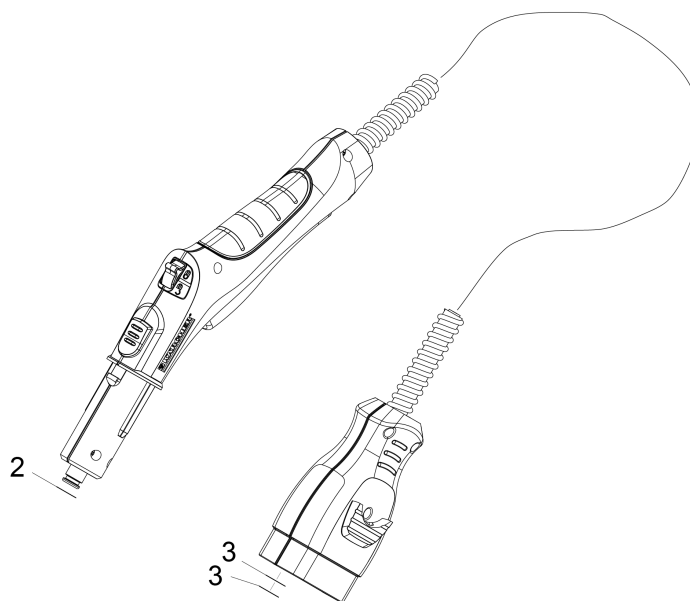

159 Steam hose replacement 2m bk/gy (4.322-047.0)

POS	Article no.	Description	Quantity	Unit
3	6.362-923.0	O-Ring seal 6,75X 1,78	2	PC
2	6.362-922.0	O-Ring seal 8,73x1,78	1	PC