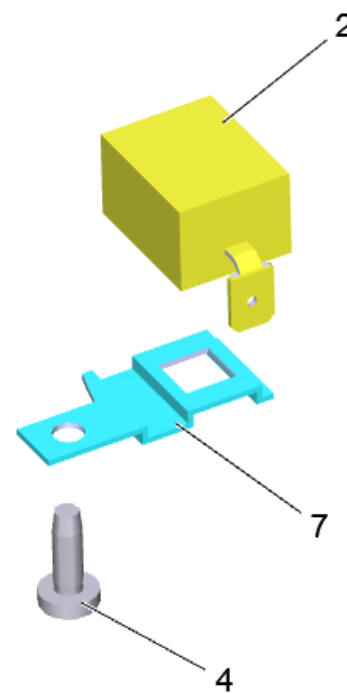

9001 Spare parts set thermostat (4.745-201.0)

POS	Article no.	Description	Quantity	Unit
7	5.048-140.0	Holder INTERCONTROL	2	PC
4	7.303-032.0	Screw M4x12 -St-R2R (In6Rd)	2	PC
1	6.631-990.0	Thermostat	1	PC
2	6.631-111.0	Thermostat water deficiency	1	PC