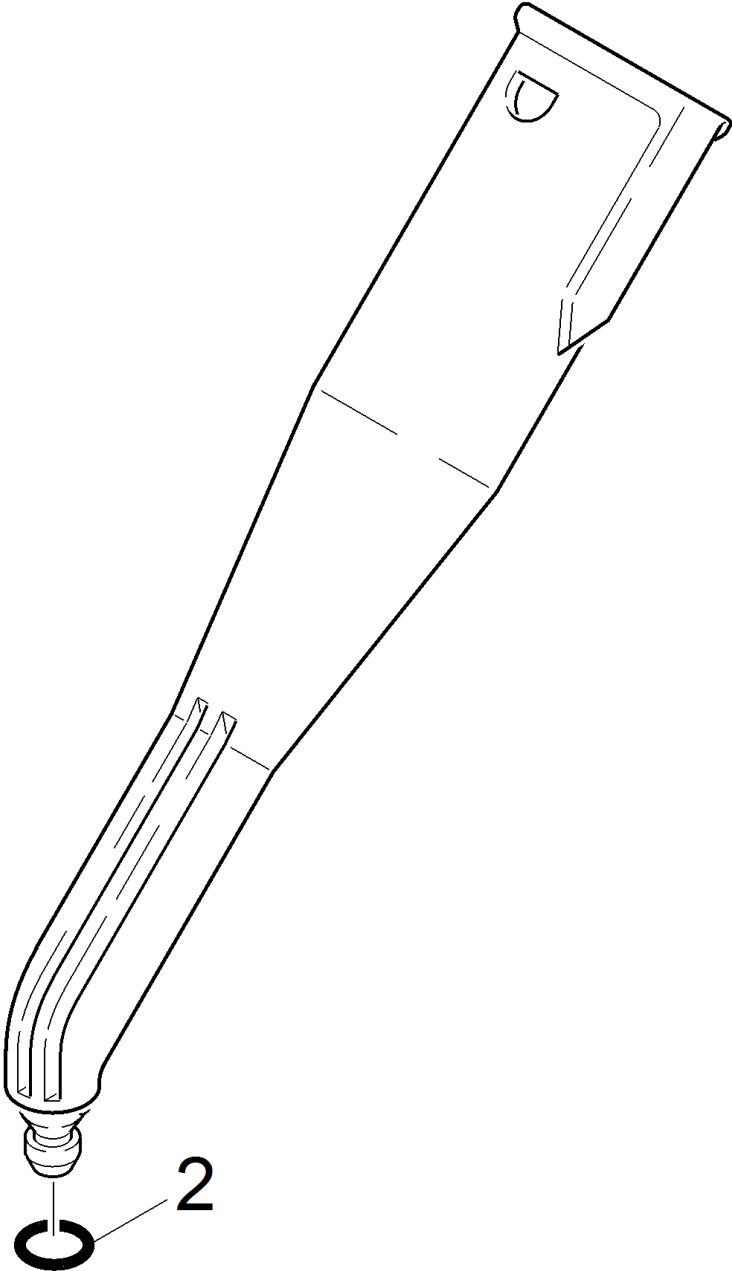

---

<b>POS</b>	<b>Article no.</b>	<b>Description</b>	<b>Quantity</b>	<b>Unit</b>
3	6.362-923.0	O-Ring seal 6,75X 1,78	2	PC
2	6.362-922.0	O-Ring seal 8,73x1,78	1	PC

162 Extension pipe SG 0.5m (4.127-024.3)

---

<b>POS</b>	<b>Article no.</b>	<b>Description</b>	<b>Quantity</b>	<b>Unit</b>
4	6.362-922.0	O-Ring seal 8,73x1,78	1	PC
3	5.037-220.0	Snap-fit	1	PC

165 Point jet nozzle (2.884-281.0)

---

POS	Article no.	Description	Quantity	Unit
2	6.362-186.0	O-Ring seal 7,65X 1,78	1	PC