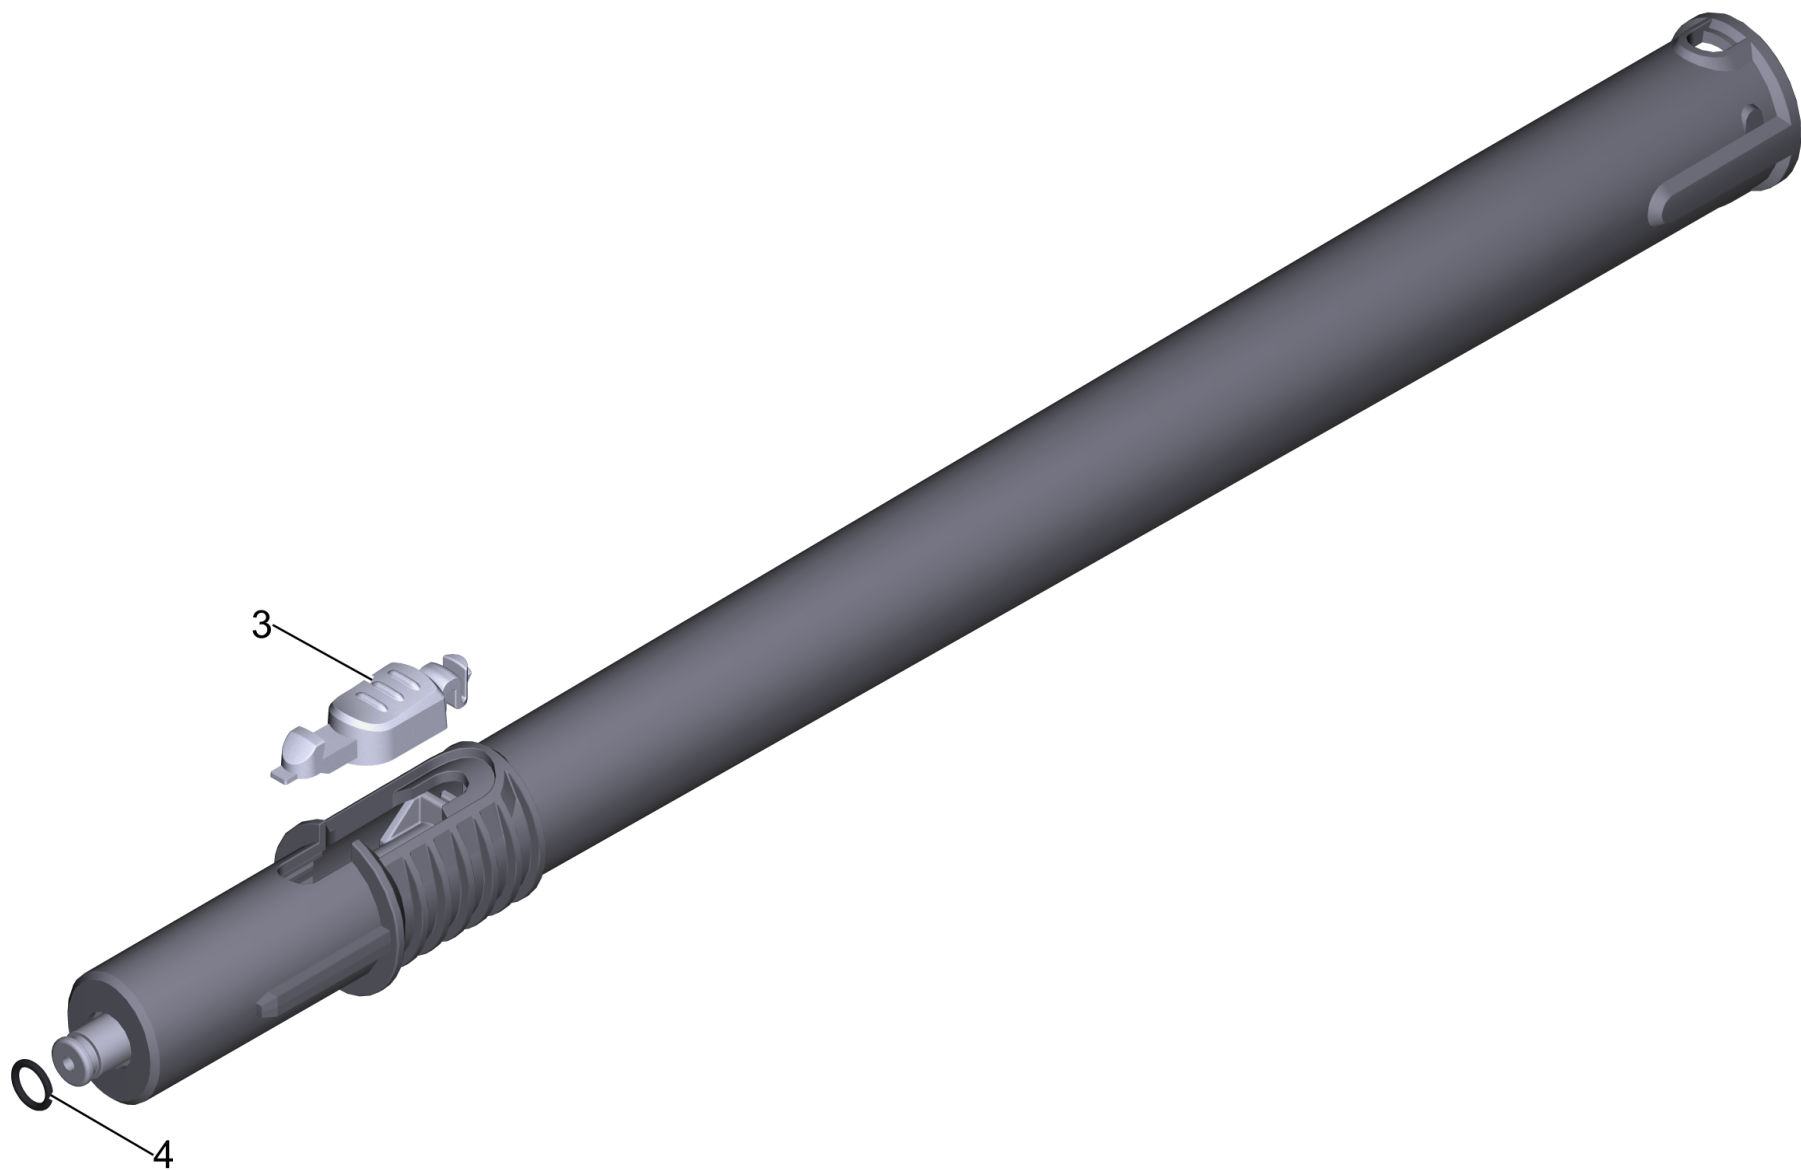

159 Steam hose replacement 2m bk/gy (4.322-047.0)

POS	Article no.	Description	Quantity	Unit
3	6.362-923.0	O-Ring seal 6,75X 1,78	2	PC
2	6.362-922.0	O-Ring seal 8,73x1,78	1	PC