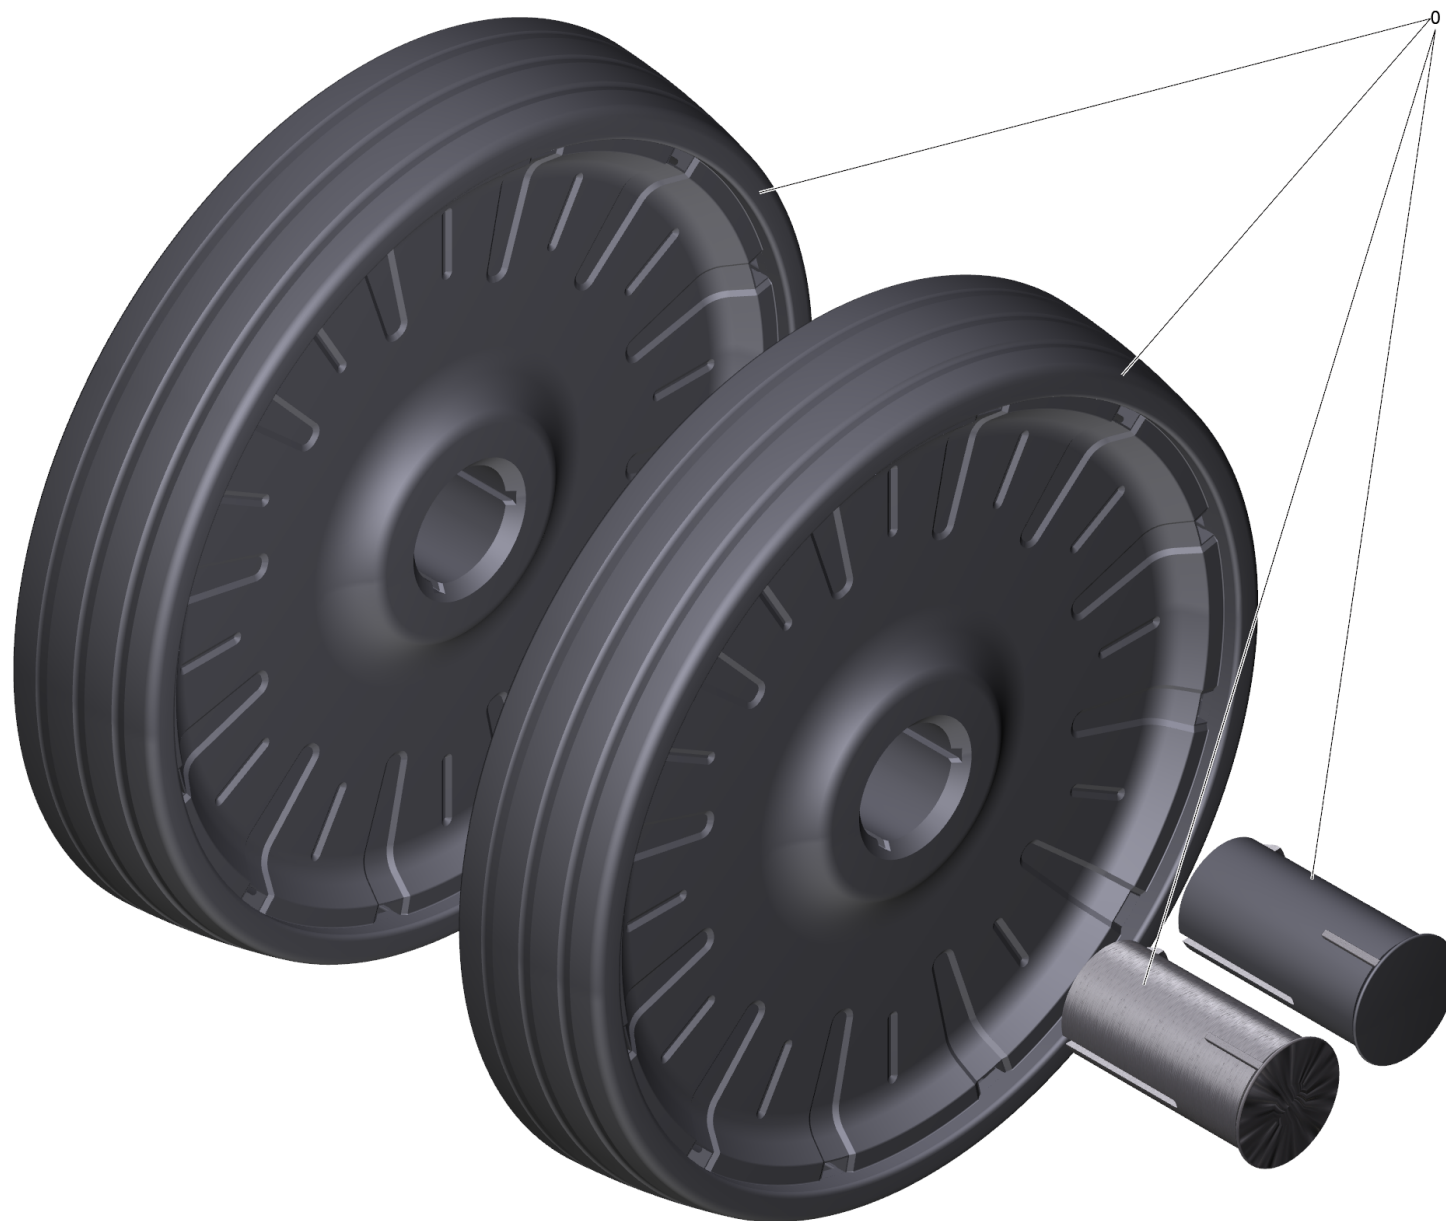

50 Closure box yellow RAL 1018 (4.075-018.0)

POS	Article no.	Description	Quantity	Unit
3	5.363-368.0	Joint ring 40	1	PC
2	5.115-696.0	Washer	1	PC