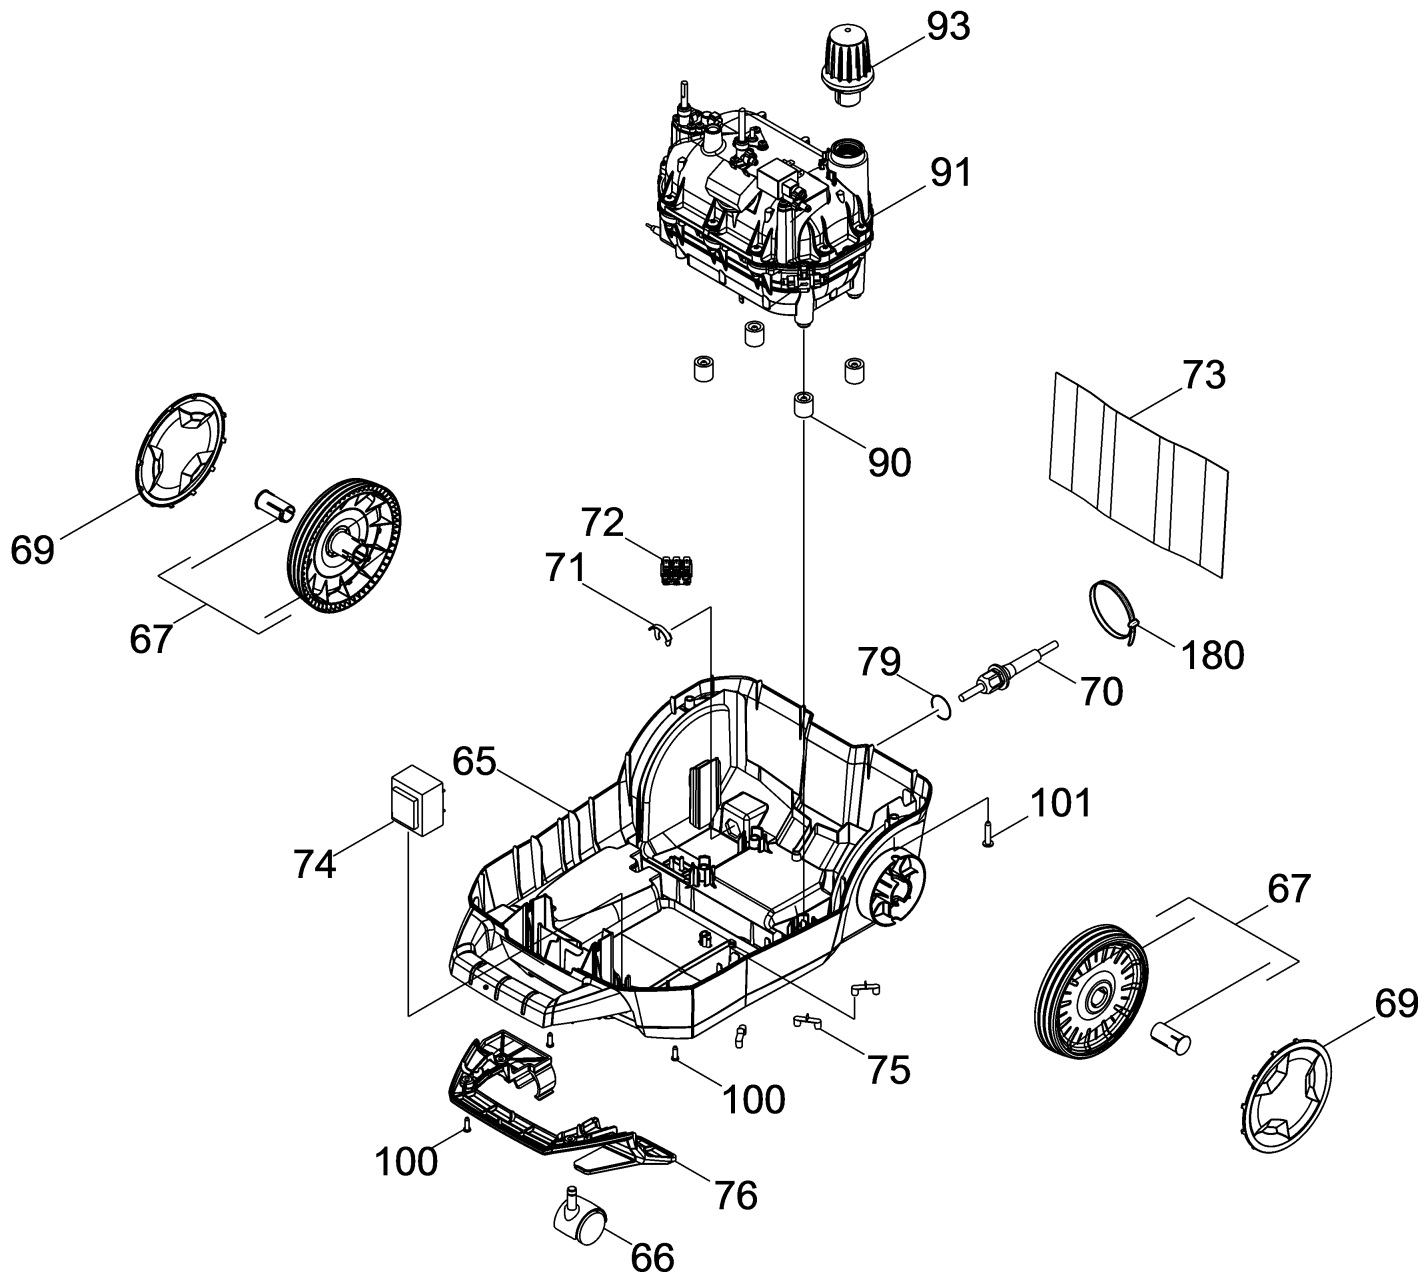

## **Spare parts list**

(5.972-675.0) Spare parts list SG 4/4 \*EU

## Table of contents

---

4 Spare parts list SG 4/4 *EU (5.972-675.0)	3
15 Housing replacement (4.066-015.0)	10
50 Closure box yellow RAL 1018 (4.075-018.0)	12
67 Wheel set replacement bk (4.515-318.0)	14
91 Pressure tank complete for replacement (4.070-016.3)	16
2 Pressure tank replacement (4.070-053.3)	18
9001 Spare parts set thermostat (4.745-201.0)	20
93 Safety lock replacement (2.889-104.0)	22
159 Steam hose replacement 2m bk/gy (4.322-047.0)	24
162 Extension pipe SG 0.5m (4.127-024.3)	26
165 Point jet nozzle (2.884-281.0)	28
166 Point jet nozzle complete PA (4.130-021.0)	30
167 Power nozzle set (2.863-263.0)	32

4 Spare parts list SG 4/4 \*EU (5.972-675.0)

POS	Article no.	Description	Quantity	Unit	valid from	valid until
102	6.303-318.0	Screw 3,5x12-10.9-R2R (IN6RD)	7	PC		
101	7.303-109.0	Screw 5x25 -10.9-R2R (In6Rd)	2	PC		
100	9.760-120.0	Screw d.4,2x13 (9.086-192)	6	PC		
92	5.363-635.0	Seal	1	PC		
9002	2.884-312.0	Spare parts set O-Ring seal	1	PC		
159	4.322-047.0	Steam hose replacement 2m bk/gy	1	PC		
30	6.632-538.0	Switch yellow	2	PC		
45	5.070-515.0	Tank	1	PC		
34	2.889-101.0	Temperature gauge replacement SG 4/4	1	PC		
72	6.643-555.0	Terminal clamp	1	PC		
20	5.332-003.0	Torsion spring cover plug socket	1	PC		
74	6.622-184.3	Transformer for replacement 10VA 230V	1	PC		
36	5.321-532.0	Turning knob yellow RAL 1018	2	PC		
77	5.387-036.0	Warning sign	1	PC		
69	5.515-024.0	Wheel cap	2	PC		
67	4.515-318.0	Wheel set replacement bk	2	PC		
17	6.641-402.0	Wire protecting sleeve	2	PC		

---

POS	Article no.	Description	Quantity	Unit
2	6.362-924.0	O-Ring seal 6,02X 2,62	1	PC

---