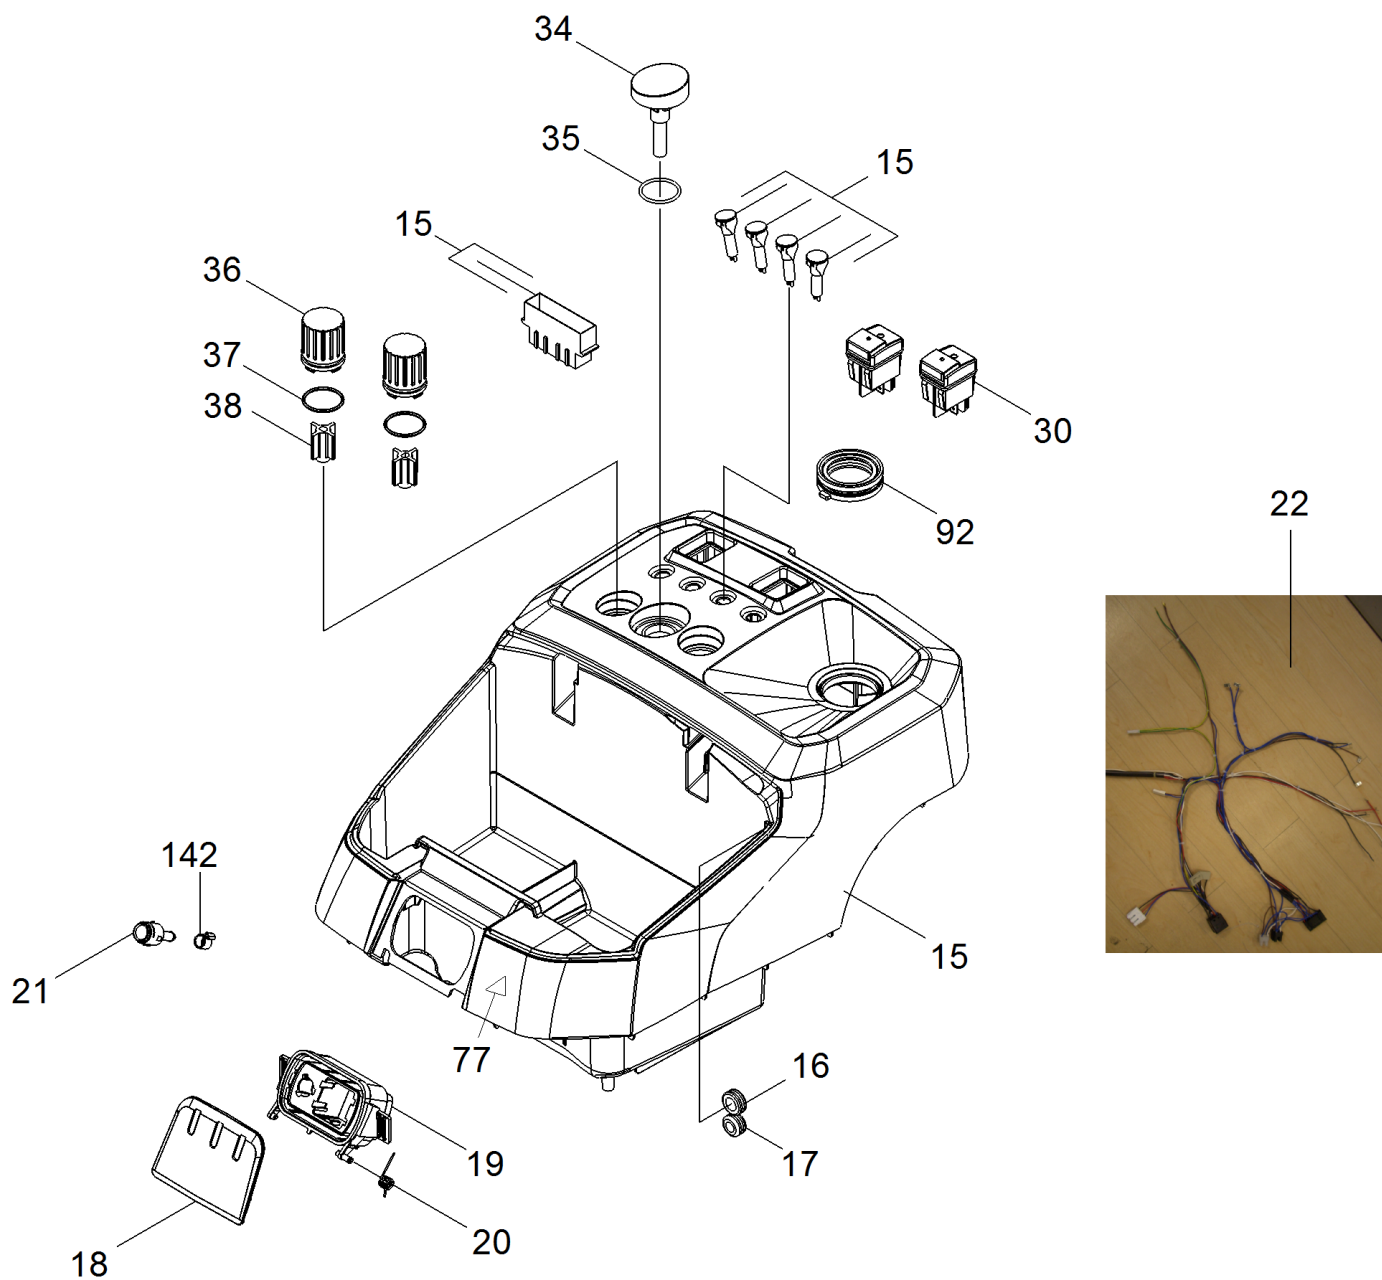

## **Spare parts list**

(5.972-675.0) Spare parts list SG 4/4 \*EU

## Table of contents

---

4 Spare parts list SG 4/4 *EU (5.972-675.0)	3
15 Housing replacement (4.066-015.0)	10
50 Closure box yellow RAL 1018 (4.075-018.0)	12
67 Wheel set replacement bk (4.515-318.0)	14
91 Pressure tank complete for replacement (4.070-016.3)	16
2 Pressure tank replacement (4.070-053.3)	18
9001 Spare parts set thermostat (4.745-201.0)	20
93 Safety lock replacement (2.889-104.0)	22
159 Steam hose replacement 2m bk/gy (4.322-047.0)	24
162 Extension pipe SG 0.5m (4.127-024.3)	26
165 Point jet nozzle (2.884-281.0)	28
166 Point jet nozzle complete PA (4.130-021.0)	30
167 Power nozzle set (2.863-263.0)	32

4 Spare parts list SG 4/4 \*EU (5.972-675.0)

POS	Article no.	Description	Quantity	Unit	valid from	valid until
102	6.303-318.0	Screw 3,5x12-10.9-R2R (IN6RD)	7	PC		
101	7.303-109.0	Screw 5x25 -10.9-R2R (In6Rd)	2	PC		
100	9.760-120.0	Screw d.4,2x13 (9.086-192)	6	PC		
92	5.363-635.0	Seal	1	PC		
9002	2.884-312.0	Spare parts set O-Ring seal	1	PC		
159	4.322-047.0	Steam hose replacement 2m bk/gy	1	PC		
30	6.632-538.0	Switch yellow	2	PC		
45	5.070-515.0	Tank	1	PC		
34	2.889-101.0	Temperature gauge replacement SG 4/4	1	PC		
72	6.643-555.0	Terminal clamp	1	PC		
20	5.332-003.0	Torsion spring cover plug socket	1	PC		
74	6.622-184.3	Transformer for replacement 10VA 230V	1	PC		
36	5.321-532.0	Turning knob yellow RAL 1018	2	PC		
77	5.387-036.0	Warning sign	1	PC		
69	5.515-024.0	Wheel cap	2	PC		
67	4.515-318.0	Wheel set replacement bk	2	PC		
17	6.641-402.0	Wire protecting sleeve	2	PC		