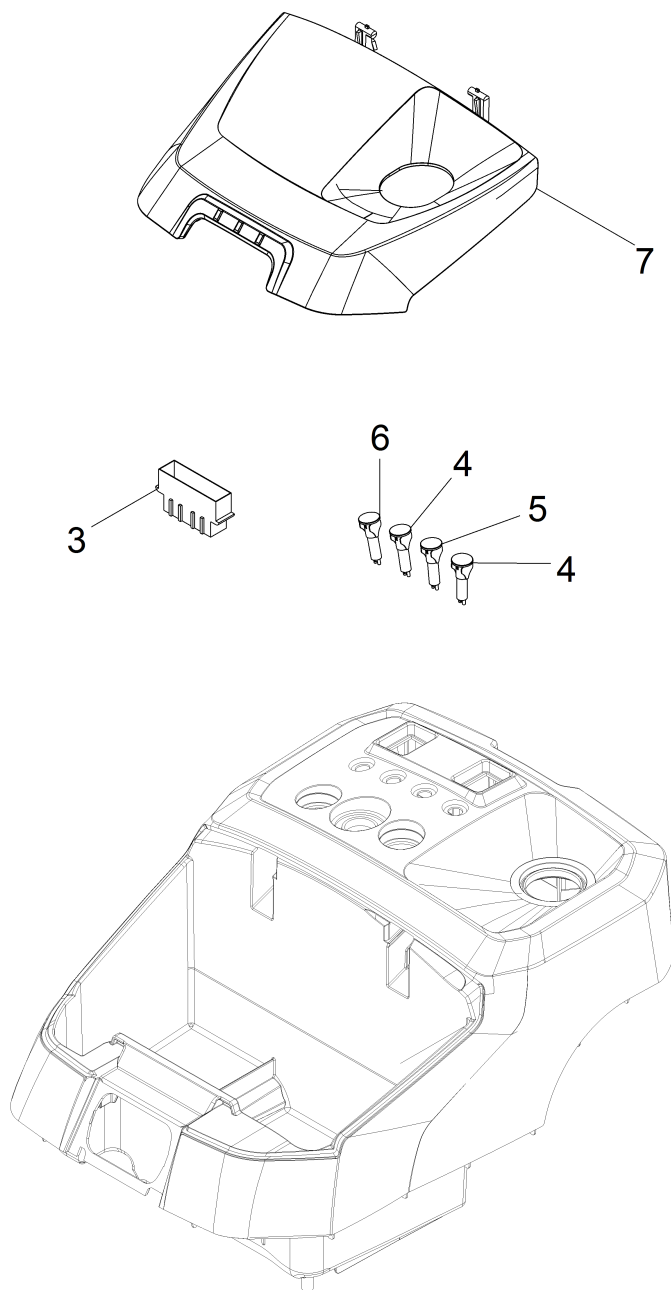

15 Housing replacement (4.066-015.0)

POS	Article no.	Description	Quantity	Unit
7	2.889-102.0	Cover replacement	1	PC
4	6.651-322.0	Pilot lamp red	2	PC
6	6.651-391.0	Pilot lamp white	1	PC
5	6.651-337.0	Pilot lamp yellow	1	PC
3	6.647-657.0	Plug male part	1	PC