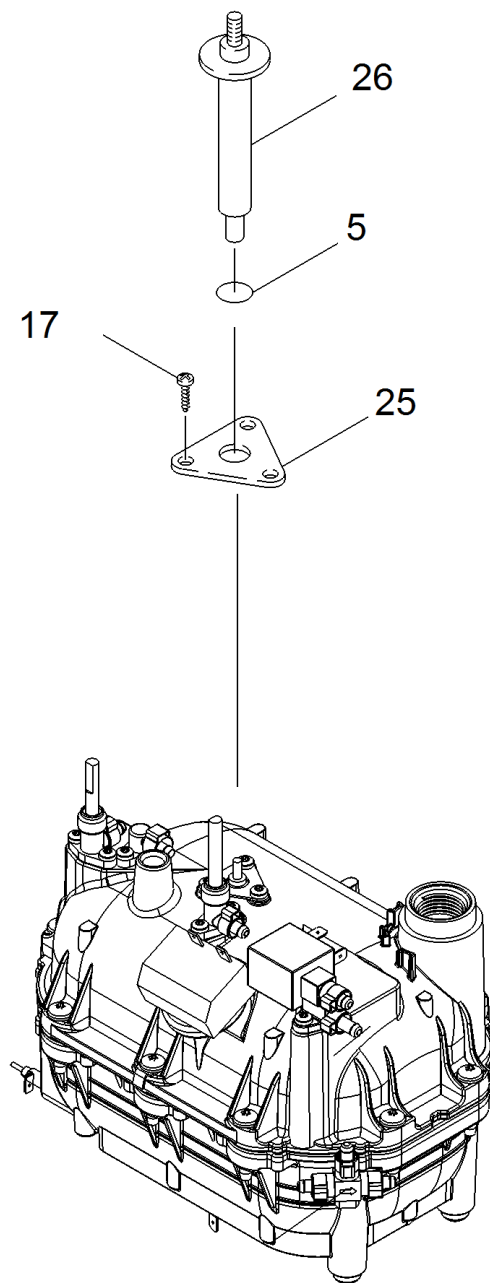

4 Spare parts list SG 4/4 \*EU (5.972-675.0)

POS	Article no.	Description	Quantity	Unit	valid from	valid until
102	6.303-318.0	Screw 3,5x12-10.9-R2R (IN6RD)	7	PC		
101	7.303-109.0	Screw 5x25 -10.9-R2R (In6Rd)	2	PC		
100	9.760-120.0	Screw d.4,2x13 (9.086-192)	6	PC		
92	5.363-635.0	Seal	1	PC		
9002	2.884-312.0	Spare parts set O-Ring seal	1	PC		
159	4.322-047.0	Steam hose replacement 2m bk/gy	1	PC		
30	6.632-538.0	Switch yellow	2	PC		
45	5.070-515.0	Tank	1	PC		
34	2.889-101.0	Temperature gauge replacement SG 4/4	1	PC		
72	6.643-555.0	Terminal clamp	1	PC		
20	5.332-003.0	Torsion spring cover plug socket	1	PC		
74	6.622-184.3	Transformer for replacement 10VA 230V	1	PC		
36	5.321-532.0	Turning knob yellow RAL 1018	2	PC		
77	5.387-036.0	Warning sign	1	PC		
69	5.515-024.0	Wheel cap	2	PC		
67	4.515-318.0	Wheel set replacement bk	2	PC		
17	6.641-402.0	Wire protecting sleeve	2	PC		

---

<b>POS</b>	<b>Article no.</b>	<b>Description</b>	<b>Quantity</b>	<b>Unit</b>
0	4.515-307.0	Wheel kit replacement	2	PC

91 Pressure tank complete for replacement (4.070-016.3)

POS	Article no.	Description	Quantity	Unit	Foot note text
11	6.686-066.0	Control valve	1	PC	
7	6.686-006.3	Control valve mechanical for replacement	1	PC	
4	5.402-580.0	Elbow connector	1	PC	
23	6.390-162.0	Hose clip	1	PC	
24	6.390-408.0	Hose clip continuously variable 9,5	7	PC	
14	6.906-024.0	Hose sheathed	1	PC	
15	6.389-862.0	Hose silicon DN4	1,42	m	TO ORDER AS CUT GOODS
21	5.673-119.0	Insulating	1	PC	
6	6.362-186.0	O-Ring seal 7,65X 1,78	3	PC	
8	6.413-284.3	Pressure controller for replacement 0,4MPa	1	PC	
2	4.070-053.3	Pressure tank replacement	1	PC	
17	7.303-032.0	Screw M4x12 -St-R2R (In6Rd)	8	PC	
3	6.686-586.0	Solenoid valve	1	PC	
9001	4.745-201.0	Spare parts set thermostat	1	PC	
27	7.777-999.0	Stockpiling discontinued	1	PC	
18	6.906-023.0	T-Piece	1	PC	