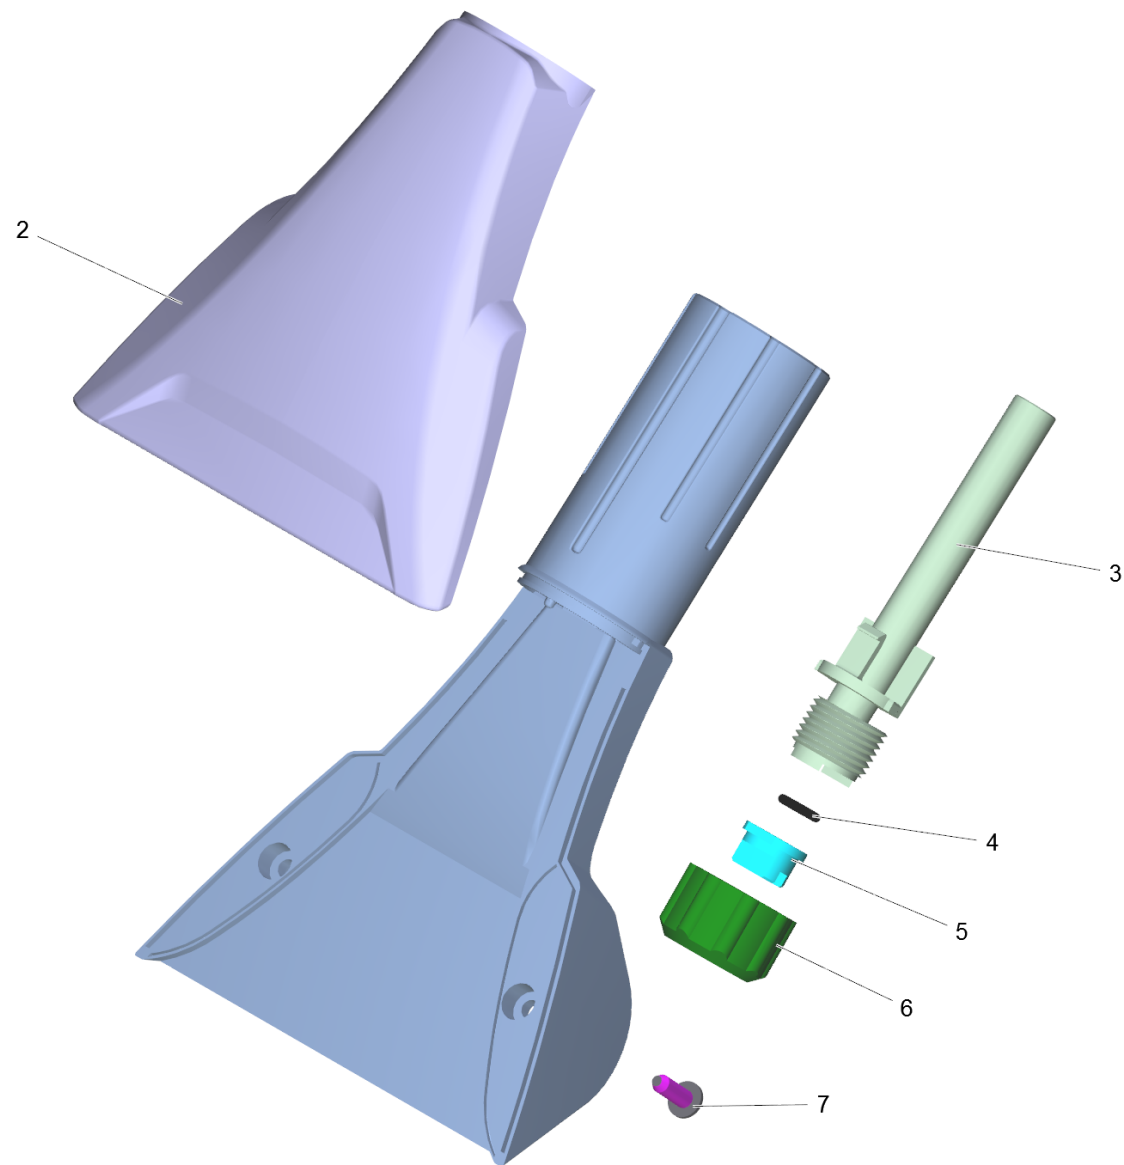

## 6 Upholstery nozzle complete packaged (4.130-001.0)

Overview technical documents/Professional/Spray extraction/PUZZI 8/1 C with hand nozzle \*GB (1.100-227.0)/Spare parts list Puzzi 8/1 C\_GB/40 Accessories/6 Upholstery nozzle complete packaged (4.130-001.0)

Rez.daļas/nodil.pakļ.daļas	Poz.	Materiāla Nr.	Nosaukums	Daudzums	Pārdoš. vienība
X-X	2	5.130-020.0	Upholstery nozzle top part	1.000	ST
X	3	5.401-007.0	Nozzle holder	1.000	ST
	4	6.362-113.0	Gredzenblīve 6,0 x 2,0 NBR 70	1.000	ST
	5	6.415-340.0	Uzgaļa iemutis 65G04	1.000	ST
	6	5.310-043.0	Nut	1.000	ST
	7	7.303-116.0	Filter bags - T 7/1	2.000	ST