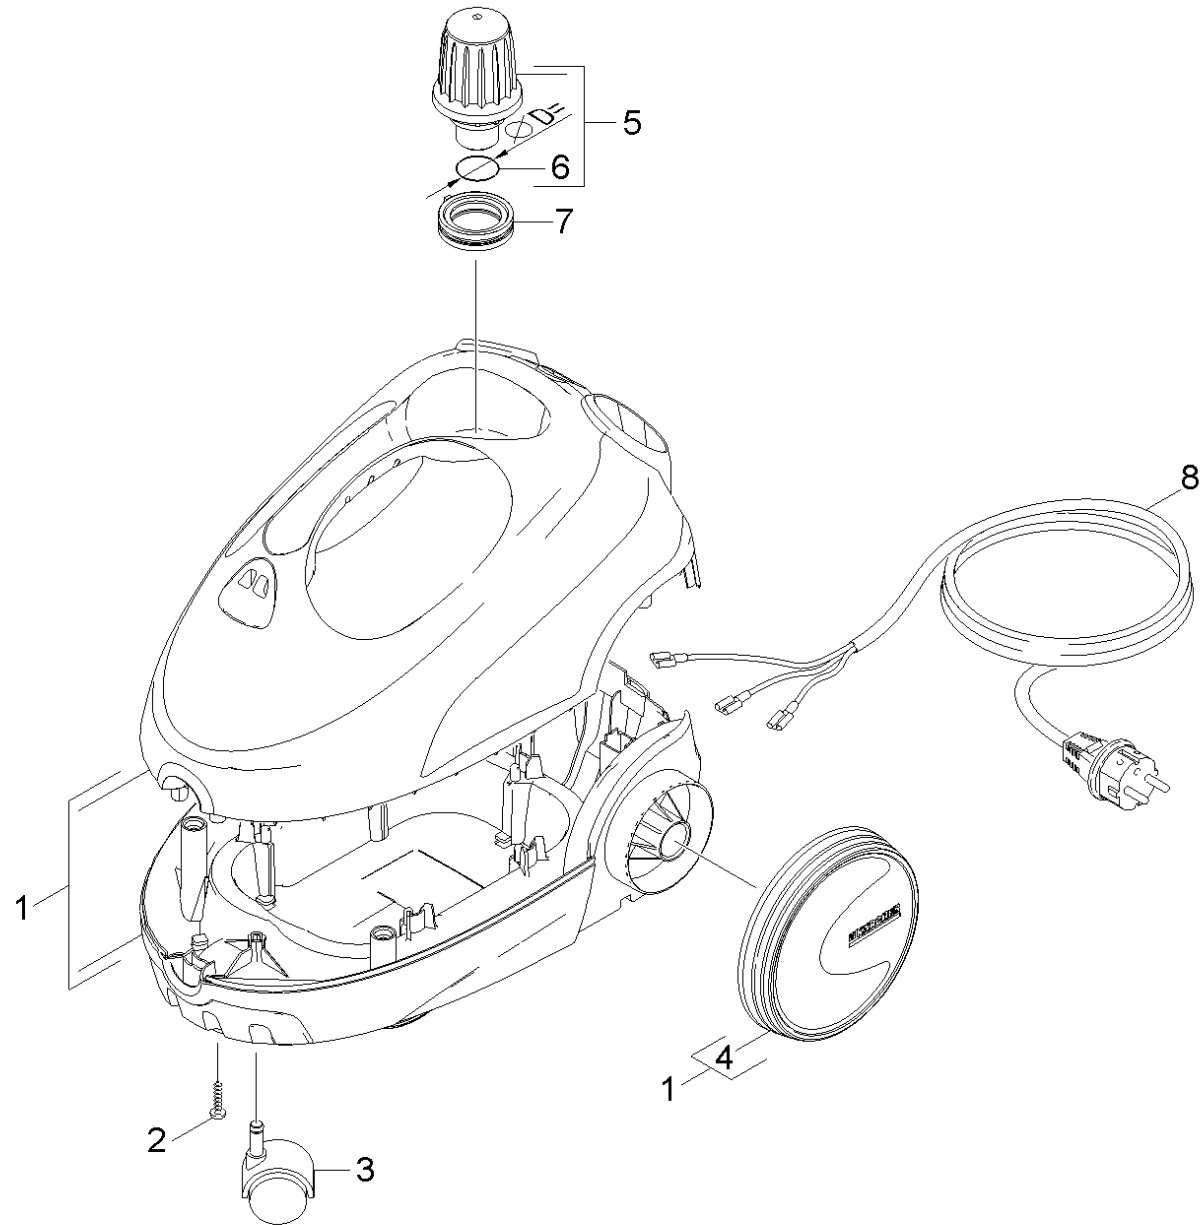

# 10 Housing

Home and Garden \ Steamer \ SC 1020 B \*EU \ Spare parts list SC 1020 B \ Housing

## 10 Housing

Home and Garden \ Steamer \ SC 1020 B \*EU \ Spare parts list SC 1020 B \ Housing

POS	Article no.	Description	Quantity	Unit	Remark
1	7.777-999.0	Stockpiling discontinued	1	PC	
2	7.303-108.0	Screw 5x20 -10.9-R2R (In6Rd)	6	PC	
3	6.435-857.0	Castor	1	PC	
4	4.515-307.0	Wheel kit replacement	1	PC	
5	4.590-105.0	Safety lock complete replacement	1	PC	
6	6.363-279.0	O-Ring seal 26.64x2.62	1	PC	D=32mm
6	6.363-468.0	O-Ring seal EPDM 22x3	1	PC	D=28mm
7	5.363-635.0	Seal	1	PC	
8	7.777-999.0	Stockpiling discontinued	1	PC	*EU