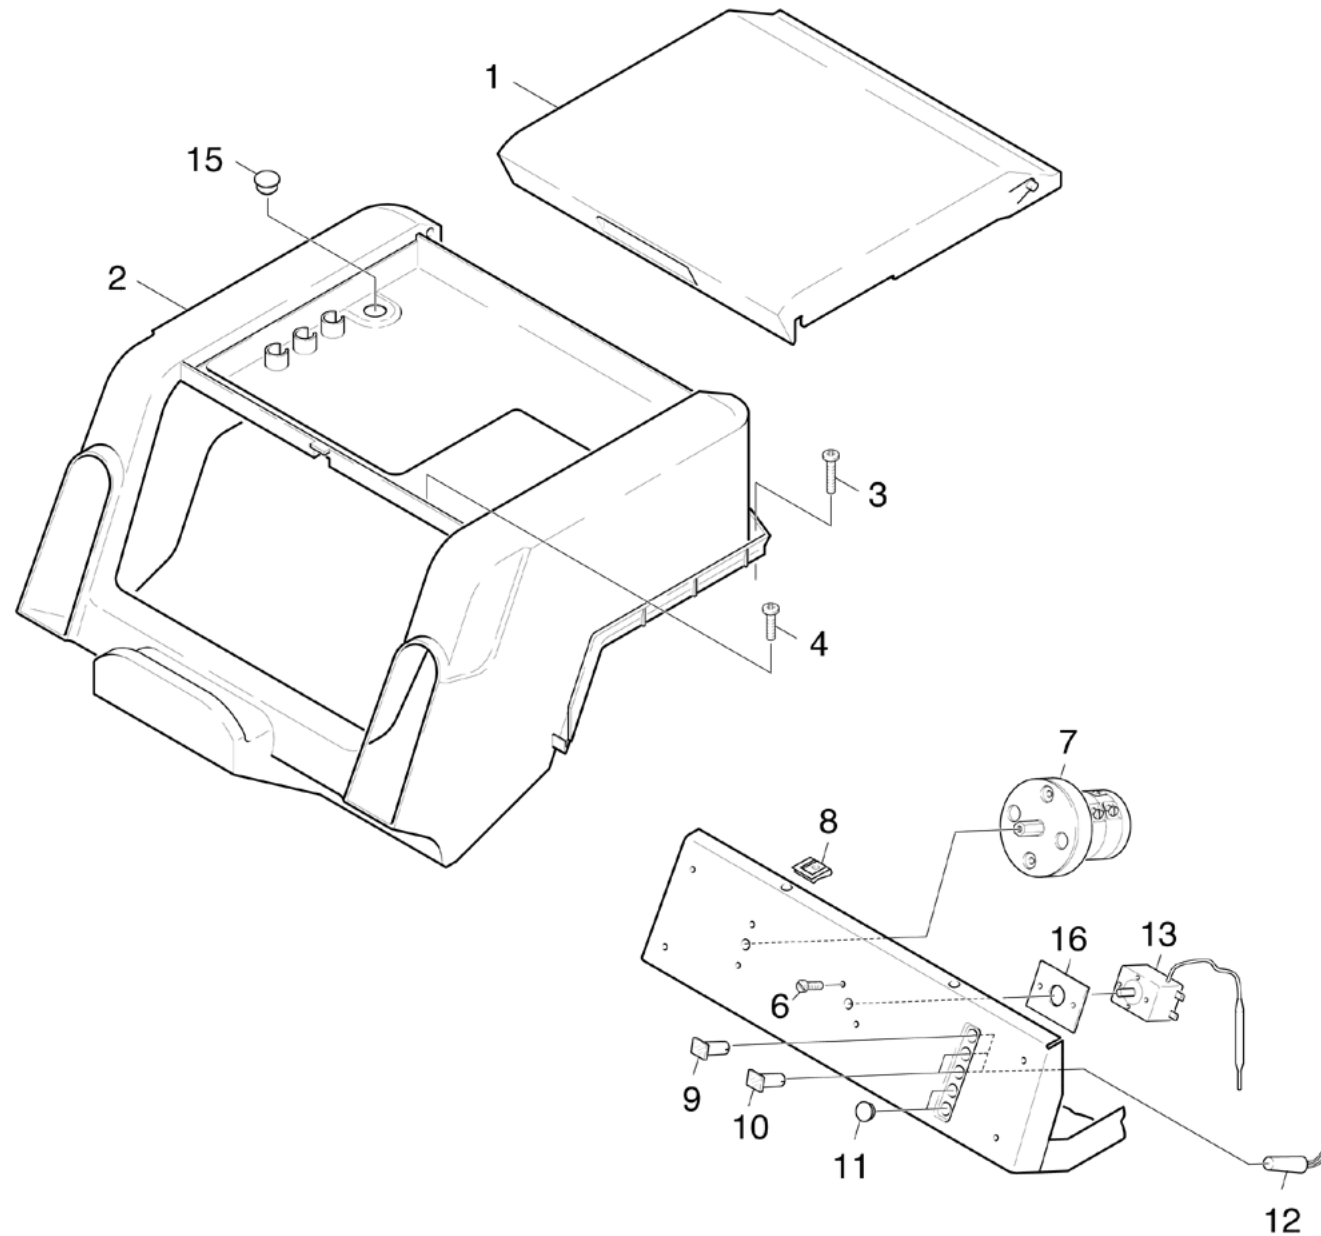

53 Top part

Professional \ High pressure cleaner hotwater \ Electric motor \ HDS 801E-24KW*GB/AU \ Spare parts list HDS 801 E \ Electric control box \ Top part

53 Top part

Professional \ High pressure cleaner hotwater \ Electric motor \ HDS 801E-24KW*GB/AU \ Spare parts list HDS 801 E \ Electric control box \ Top part

POS	Article no.	Description	Quantity	Unit
15	6.368-099.0	Cap	1	PC
2	5.066-704.0	Cover	1	PC
1	5.030-988.0	Flap	1	PC
10	6.651-320.0	Lens housing green	1	PC
9	6.651-316.0	Lens housing red	2	PC
11	6.368-076.0	Ornamental hub cap D10/D12	2	PC
12	4.651-026.0	Pilot lamp only for replacement	3	PC
6	7.306-205.0	Screw M4x8 -A2-70 ISO 14853	2	PC
3	7.303-045.0	Screw M5x55 -St-ZNBHL (In6Rd)	2	PC
4	7.303-078.0	Sheet metal screw ST4,8X19-ST-P2R (In6Rd)	2	PC
8	6.310-034.0	Speed nut	2	PC
16	7.777-999.0	Stockpiling discontinued	1	PC
7	6.631-197.0	Switch	1	PC
	Item text1: / 1.030-131.0 / -281.0 / -291.0			
7	6.631-853.0	Switch	1	PC
	Item text1: / 1.030-111.0 / -461.0 / -771.0			
	Item text2: / -771.0			
13	6.685-381.0	Thermostat	1	PC