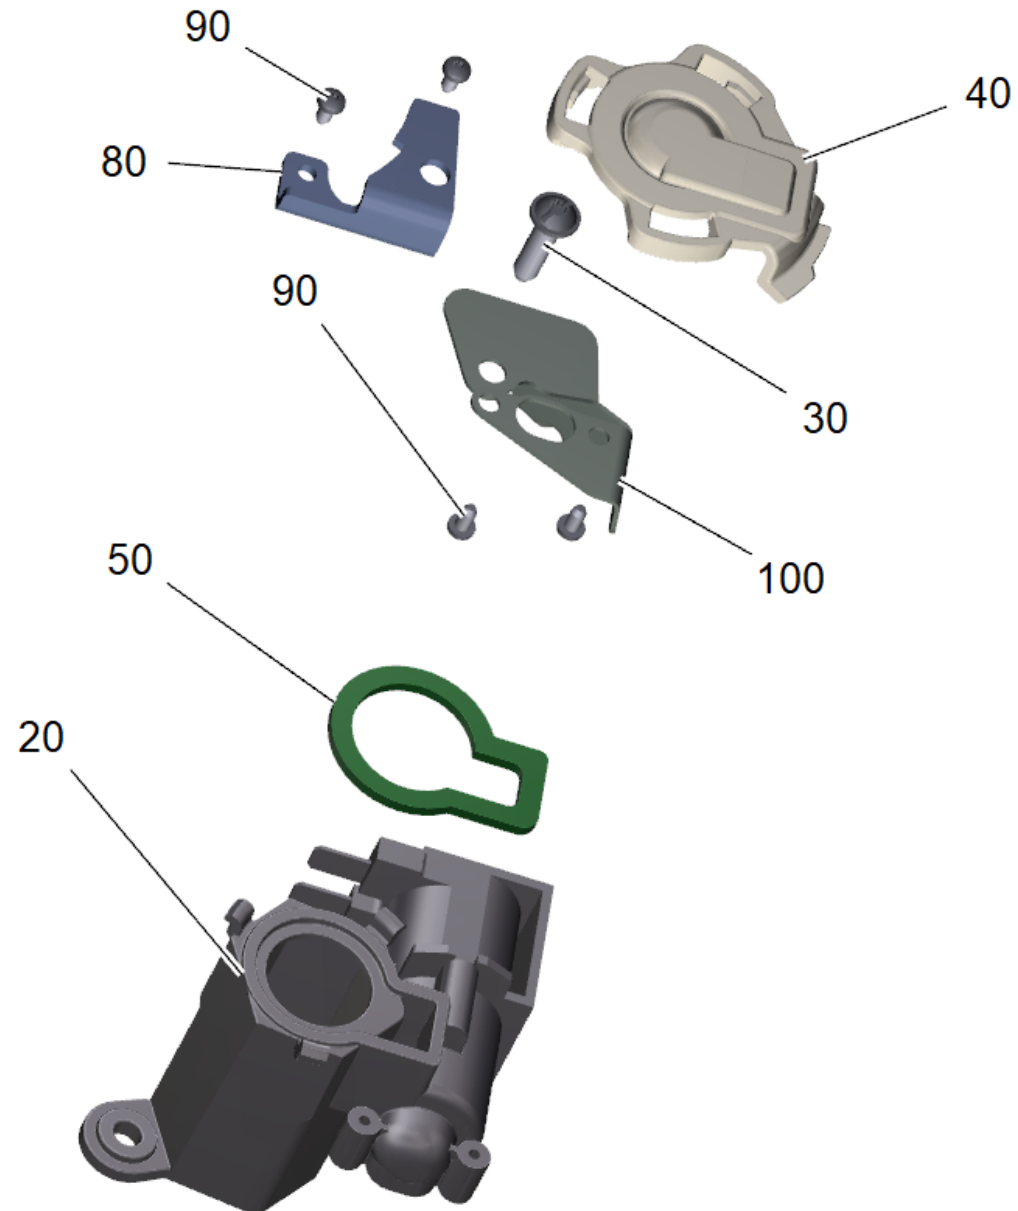

# 120 Solenoid valve complete replacement BD25+50 24V (9.753-101.0)

Professional \ Floor cleaner \ Walk behind \ BD 50/50 C Bp Pack Classic \*EU \ Tank complete B 50 BP \ Solenoid valve complete replacement BD25+50 24V

## 120 Solenoid valve complete replacement BD25+50 24V (9.753-101.0)

Professional \ Floor cleaner \ Walk behind \ BD 50/50 C Bp Pack Classic \*EU \ Tank complete B 50 BP \ Solenoid valve complete replacement BD25+50 24V

**KÄRCHER**

POS	Article no.	Description	Quantity	Unit
20	6.472-004.0	Solenoid valve 24V	1	PC
30	7.303-108.0	Screw 5x20 -10.9-R2R (In6Rd)	1	PC
40	5.037-510.0	Cover plate ball valve solenoid valve	1	PC
50	5.037-512.0	Seal cover solenoid valve	1	PC
80	9.763-384.0	Plate cover solenoid valve BD 50 25	1	PC
90	7.303-334.0	Screw 3x6 -A2-70 (In6Rd)	4	PC
100	9.763-369.0	Retaining plate solenoid valve BD50 25	1	PC