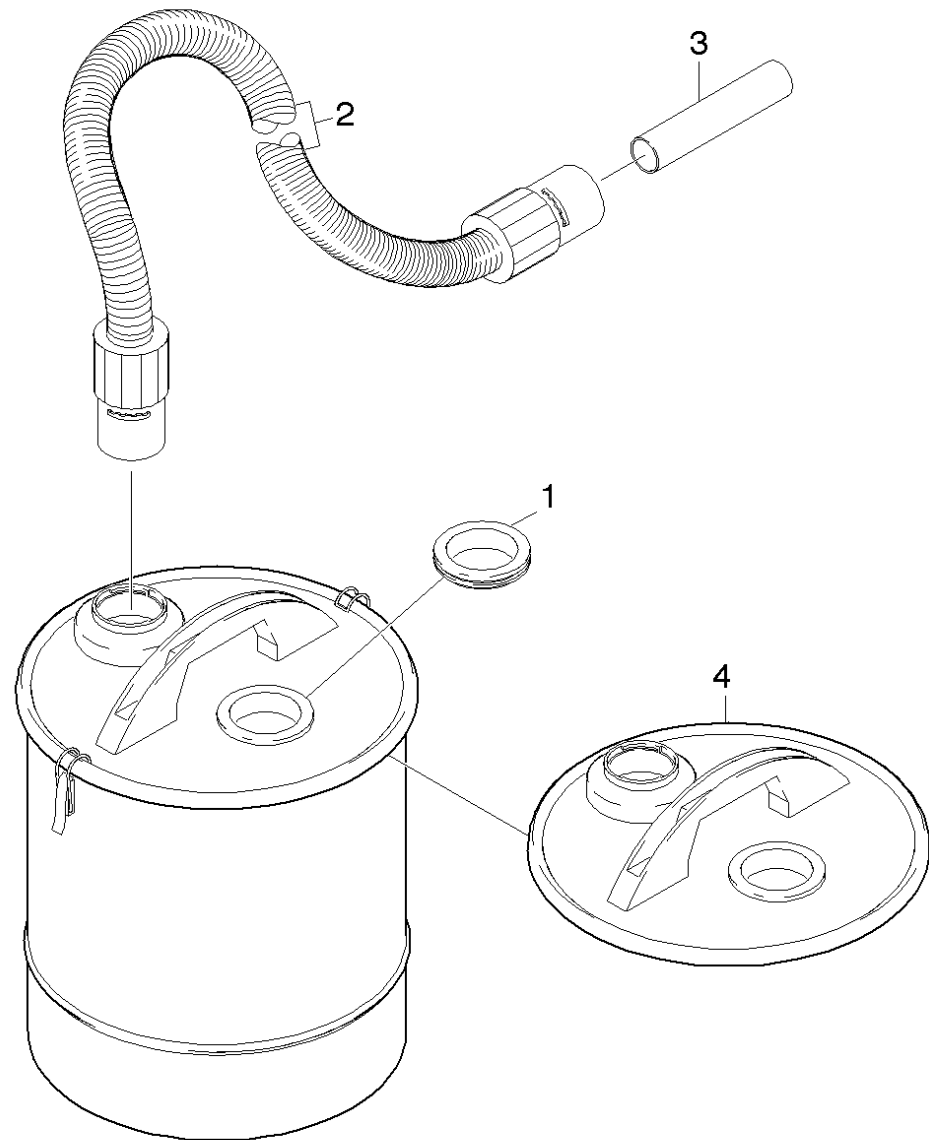

40 Separator

Home and Garden \ Vacuum cleaner \ Wet-/Dry vacuum cleanerwet \ WD 3.200 *EU-I \ Spare parts list WD 3.200 \ Separator

40 Separator

Home and Garden \ Vacuum cleaner \ Wet-/Dry vacuum cleanerwet \ WD 3.200 *EU-I \ Spare parts list WD 3.200 \ Separator

POS	Article no.	Description	Quantity	Unit
1	6.363-227.0	Seal	1	PC
2	6.901-050.0	Suction hose only for replacement metal	1	PC
3	6.902-121.0	Suction tube aluminium only for replacem	1	PC
4	6.394-399.0	Cover complete	1	PC