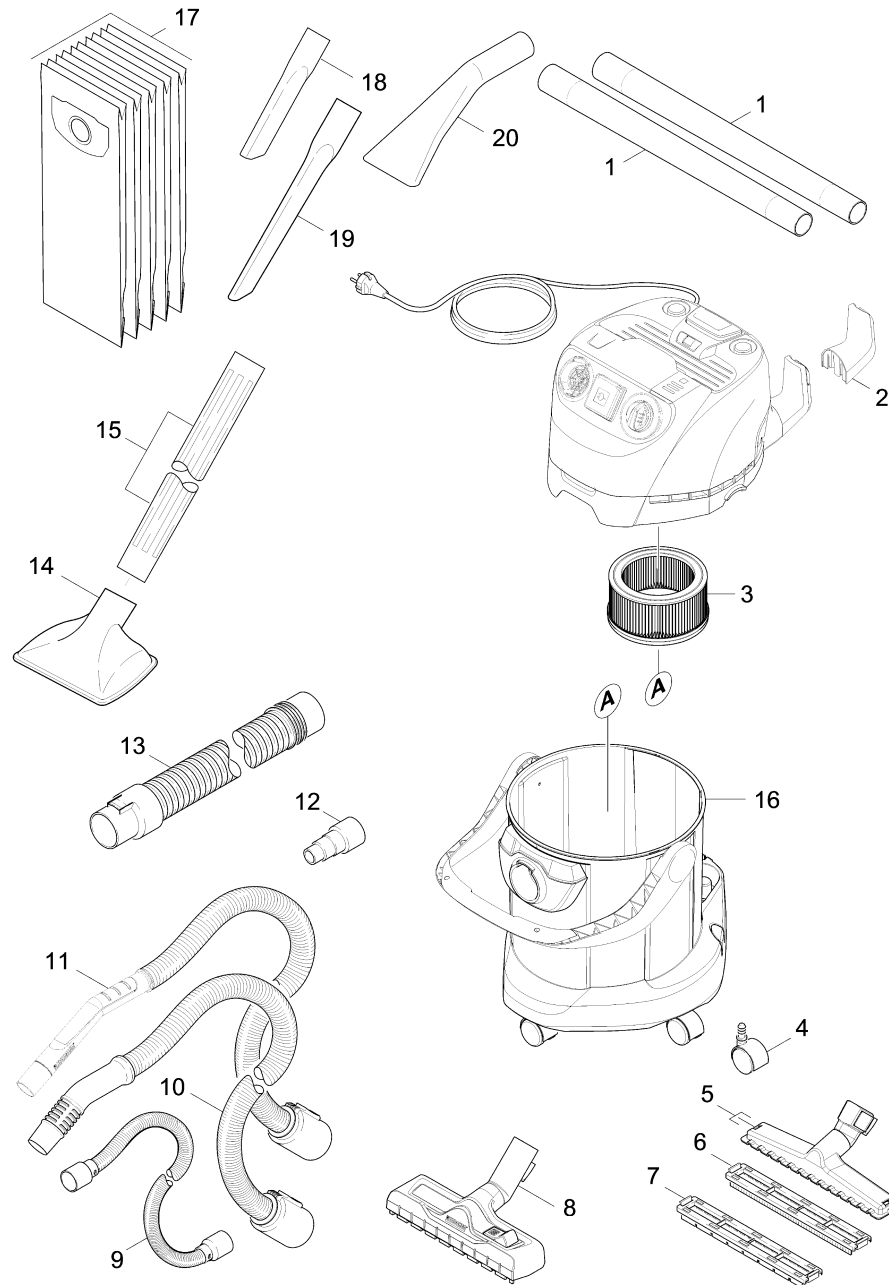

# Short spare parts list

Home and Garden \ Vacuum cleaner \ Wet-/Dry vacuum cleanerwet \ WD 5.400 \*CH \ Short spare parts list

## Short spare parts list

Home and Garden \ Vacuum cleaner \ Wet-/Dry vacuum cleanerwet \ WD 5.400 \*CH \ Short spare parts list

**KÄRCHER**

POS	Article no.	Description	Quantity	Unit
14	6.905-073.0	Bulk waste nozzle	1.000	ST
20	2.863-145.0	Car nozzle packaged	1.000	ST
3	6.414-960.0	Cartridge filter Nano	1.000	ST
4	9.036-479.0	Castor D50	1.000	ST
12	9.048-061.0	Connecting sleeve	1.000	ST
17	6.900-385.0	Crevice nozzle DN35	1.000	ST
19	2.863-223.0	Crevice nozzle extra long	1.000	ST
17	6.904-409.0	Filter bag 5ST.	1.000	ST
5	4.629-007.0	Floor tool DN35	1.000	ST
8	2.863-000.0	Floor tool switchable packaged	1.000	ST
2	9.037-731.0	Hook	1.000	ST
9	2.863-112.0	Hose Flex-Tool	1.000	ST
7	4.629-005.0	Insert dry	1.000	ST
6	4.629-006.0	Insert nass	1.000	ST
11	9.012-866.0	Suction hose DN35 3,5m	1.000	ST
10	9.012-004.0	Suction hose DN35x2	1.000	ST
13	9.011-441.0	Suction hose DN60x2	1.000	ST
1	2.863-148.0	Suction tube DN35	1.000	ST
15	6.902-042.0	Suction tube DN 60	1.000	ST
16	9.037-721.0	Tank 25L PP	1.000	ST