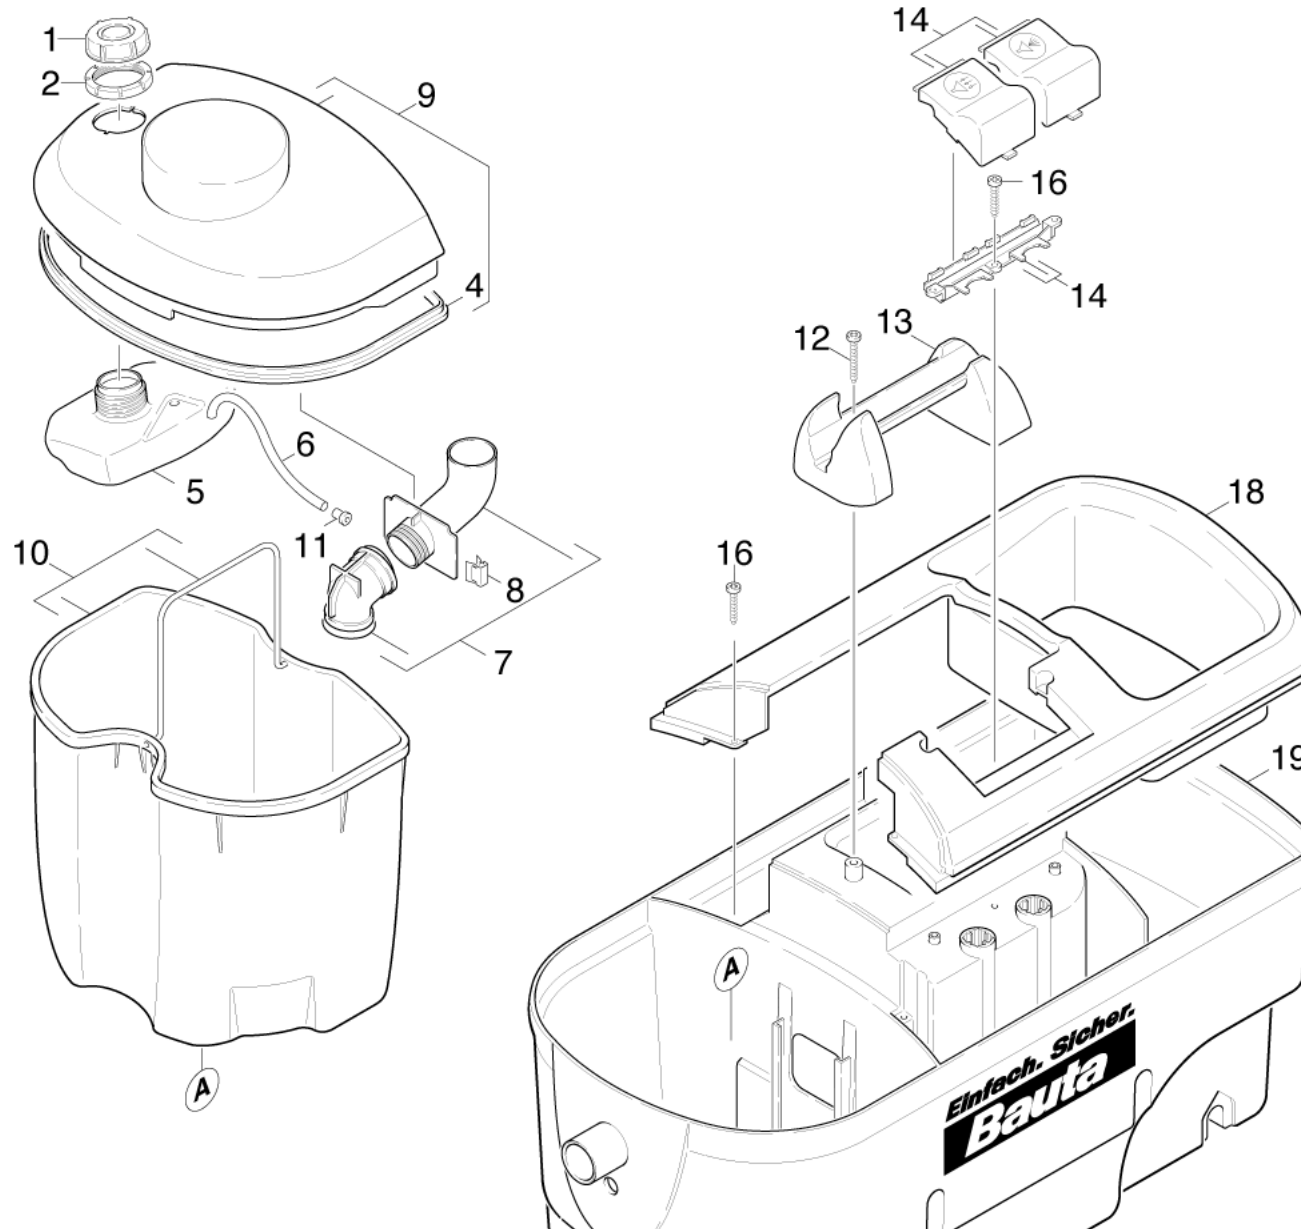

10 Tank water

Professional \ Spray extraction \ BAUTA *EU \ Spare parts list BAUTA \ Tank water

10 Tank water

Professional \ Spray extraction \ BAUTA *EU \ Spare parts list BAUTA \ Tank water

KÄRCHER

| POS | Article no. | Description | Quantity | Unit |
|-----|-------------|------------------------------------|----------|------|
| 9 | 4.063-631.0 | Cover plate complete | 1 | PC |
| 7 | 4.031-069.0 | Elbow complete | 1 | PC |
| 18 | 5.013-082.3 | Funnel | 1 | PC |
| 13 | 5.321-517.3 | Handhold | 1 | PC |
| 6 | 5.442-922.0 | Hose | 1 | PC |
| 2 | 5.310-119.0 | Nut | 1 | PC |
| 14 | 4.324-021.3 | Pushbutton complete grey | 1 | PC |
| 11 | 5.131-024.0 | Screen | 1 | PC |
| 16 | 7.303-084.0 | Screw 4x25 -10.9-R2R (K-In6Rd) | 5 | PC |
| 12 | 7.303-086.0 | Screw 5x30 -10.9-R2R (K-In6Rd) | 2 | PC |
| 1 | 6.394-106.0 | Screw cap | 1 | PC |
| 4 | 5.363-390.0 | Seal cover | 1 | PC |
| 19 | 7.777-999.0 | Stockpiling discontinued | 1 | PC |
| 5 | 5.071-106.3 | Tank antifoaming agent | 1 | PC |
| 10 | 4.070-298.0 | Tank complete only for replacement | 1 | PC |
| 8 | 6.373-081.0 | U-Fastening 4,5-5mm | 2 | PC |