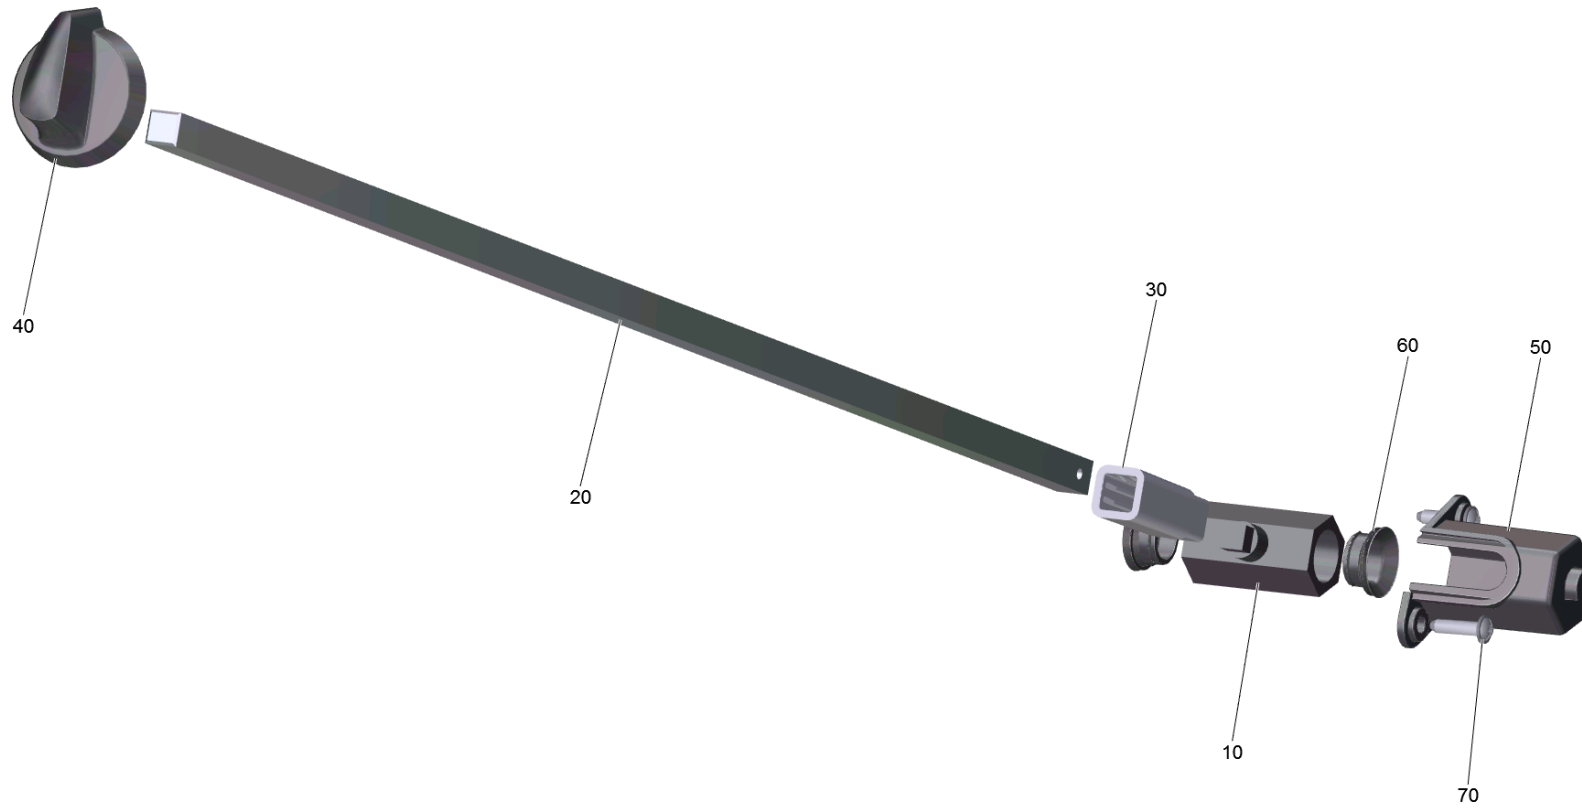

120 Ball valve complete B50 CS ALA (9.753-002.0)

Professional \ Floor cleaner \ Walk behind \ BD 50/60 C Ep Classic \ Tank complete B50 Ep \ Ball valve complete B50 CS ALA

120 Ball valve complete B50 CS ALA (9.753-002.0)

Professional \ Floor cleaner \ Walk behind \ BD 50/60 C Ep Classic \ Tank complete B50 Ep \ Ball valve complete B50 CS ALA

KÄRCHER

POS	Article no.	Description	Quantity	Unit
10	6.413-586.0	Ball valve without handhold	1.000	ST
20	9.763-009.0	Bar ball valve	1.000	ST
30	5.035-459.0	Coupler piece ball valve	1.000	ST
40	5.035-404.0	Handle	1.000	ST
50	9.763-184.0	Holder ball valve B 25	1.000	ST
60	9.763-011.0	Seal ball valve	2.000	ST
70	7.303-108.0	Screw 5x20 -10.9-R2R (In6Rd)	2.000	ST