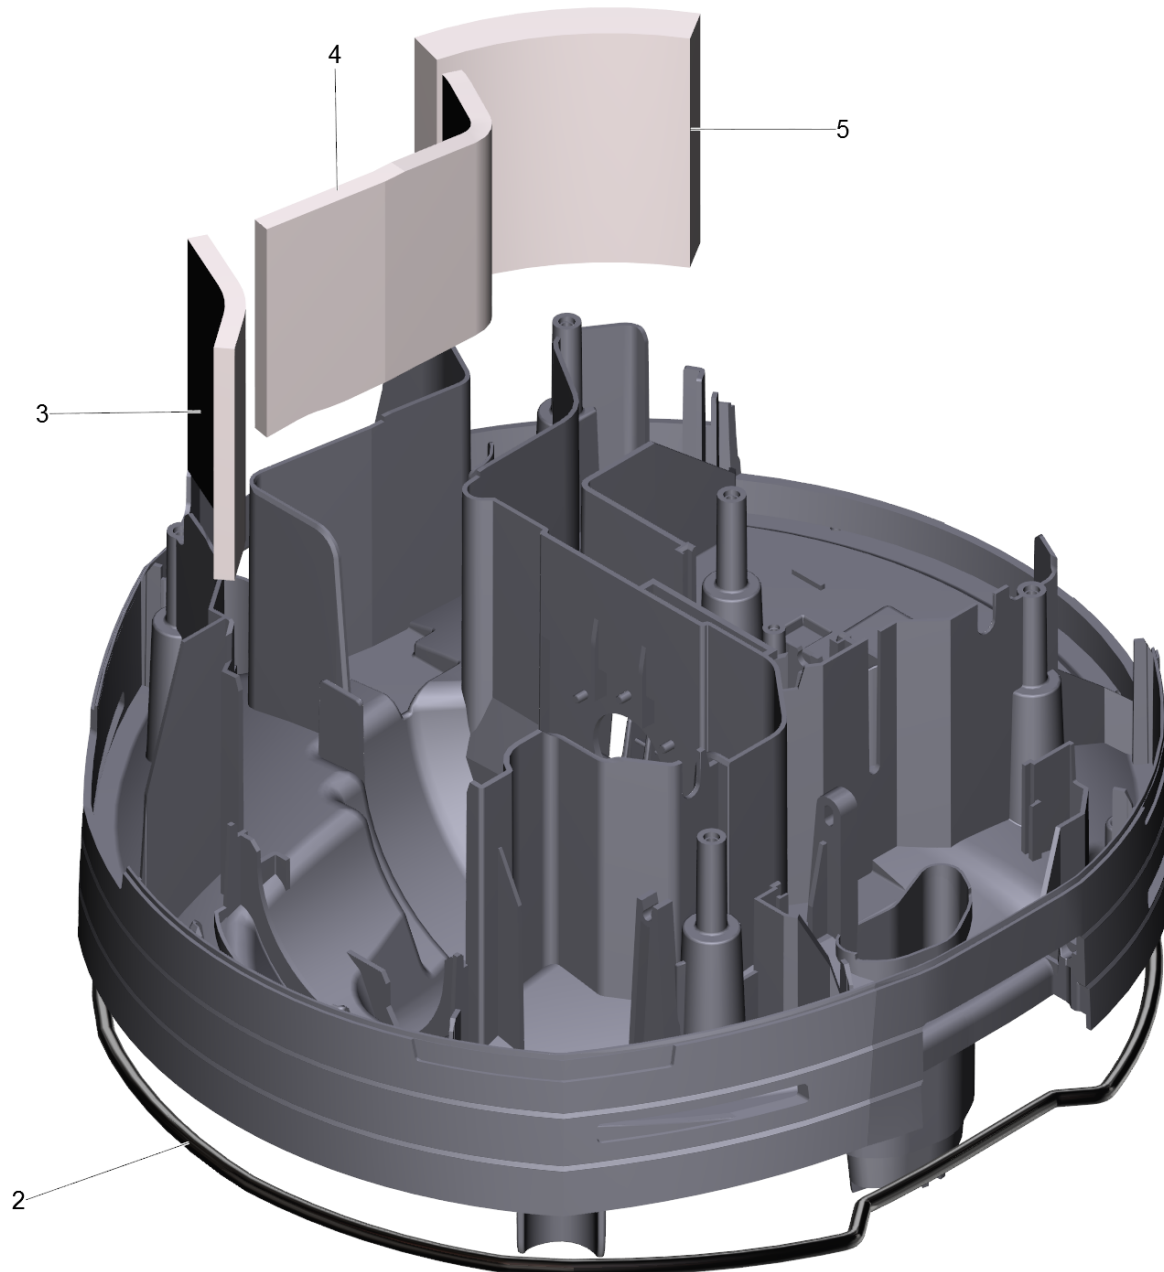

35 Set base plate for replacement NT22 Bp (4.071-601.0)

Professional \ Vacuum cleaner \ Wet-dry vacuum cleaner \ NT 22/1 Ap Bp *CUL \ Set base plate for replacement NT22 Bp

35 Set base plate for replacement NT22 Bp (4.071-601.0)

Professional \ Vacuum cleaner \ Wet-/dry vacuum cleaner \ NT 22/1 Ap Bp *CUL \ Set base plate for replacement NT22 Bp

POS	Article no.	Description	Quantity	Unit
2	6.273-079.0	Seal string D6	1	PC
3	6.286-048.0	Insulation mat motor	1	PC
4	6.286-049.0	Insulation mat exhaust air	1	PC
5	6.286-050.0	Foam NT22/1 Ap Bp Pack L	1	PC