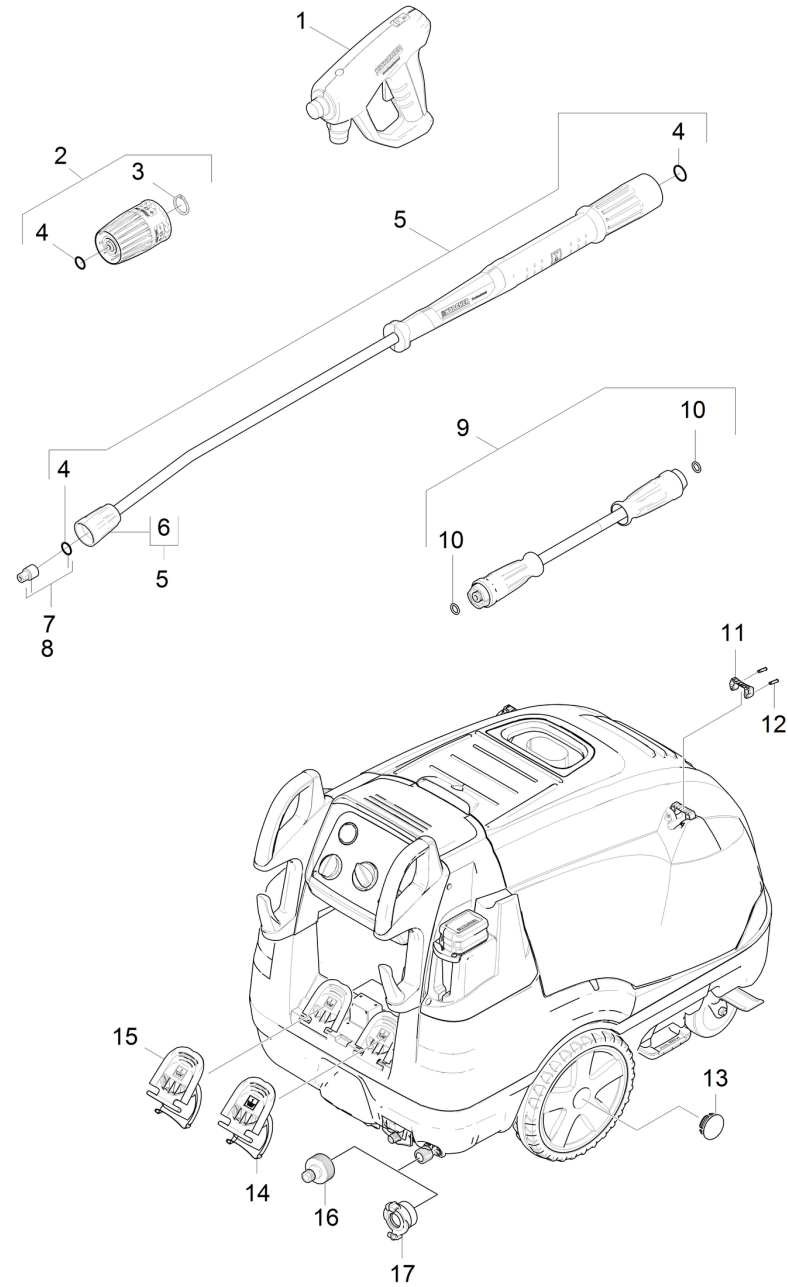

1030 Short spare parts list

Professional \ High pressure cleaner hotwater \ Electric motor \ HDS 10/20-4 M *EU-I \ Short spare parts list

1030 Short spare parts list

Professional \ High pressure cleaner hotwater \ Electric motor \ HDS 10/20-4 M *EU-I \ Short spare parts list

KÄRCHER

POS	Article no.	Description	Quantity	Unit
1	4.118-005.0	EASY!Force Advanced	1.000	ST
2	4.118-008.0	Rotary controller TR 416L	1.000	ST
3	7.343-069.0	Locking ring 25x1,2-1.4122 DIN 471	1.000	ST
4	2.880-001.0	Spare part set seals TR	3.000	ST
5	4.112-000.0	Jet pipe TR 1050 mm	1.000	ST
6	4.112-011.0	Protection part TR only for replacement	1.000	ST
7	2.113-011.0	Power nozzle TR 25054	1.000	ST
8	2.114-006.0	Steam nozzle TR 40070	1.000	ST
9	6.110-038.0	Hose assembly TR DN8 40MPa 10m	1.000	ST
10	2.880-154.0	O-Ring kit	1.000	ST
11	5.424-162.0	Fixing jet pipe	1.000	ST
12	5.314-143.0	Pin fixing jet pipe	2.000	ST
13	2.889-086.0	Set wheel cap	2.000	ST
14	5.064-231.0	Cover chemistry 2	1.000	ST
15	5.064-221.0	Cover chemistry 1	1.000	ST
16	2.640-492.0	Set water connection 1 "	1.000	ST
17	6.388-458.0	Hose coupling	1.000	ST